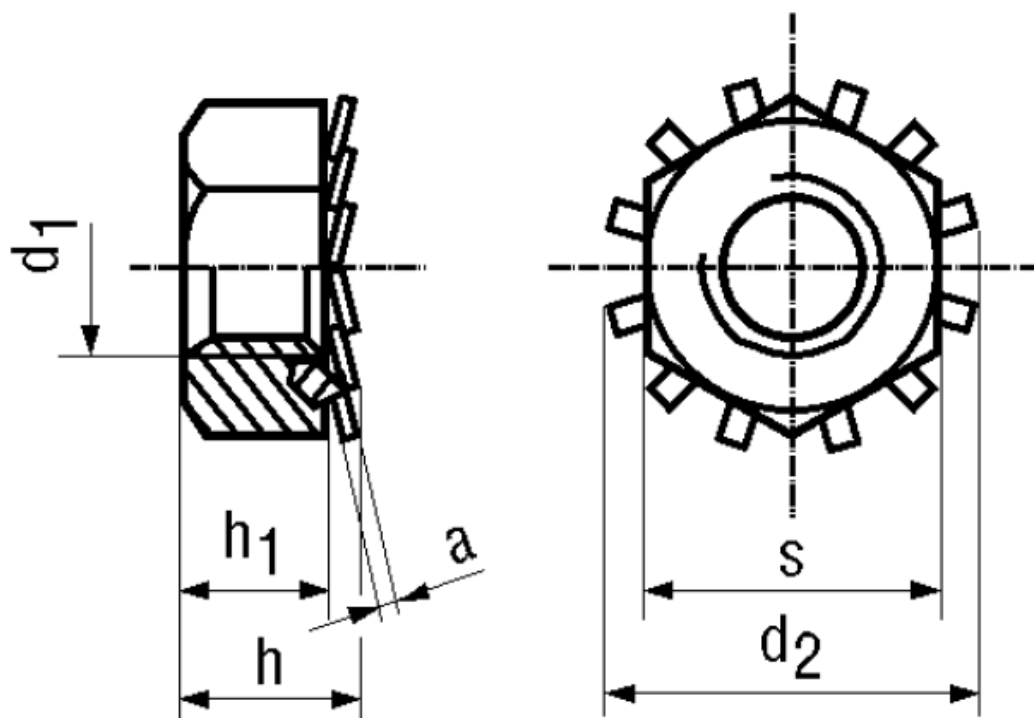

## BN 1364

Hexagon nuts  
with external tooth lock washer

Material	Steel	Quality	cl. 8
Surface	zinc plated blue / mechanical zinc plated	Hardness	350 HV

### Article No. - 1138243

d <sub>1</sub>	M5
d <sub>2</sub>	9,3
h	5,2
h <sub>1</sub>	4
a	0,5
s	8