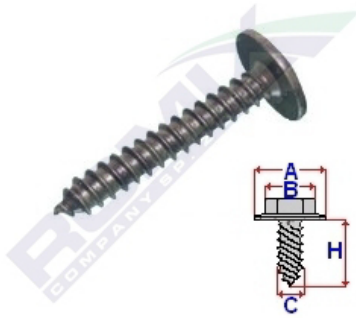

Phillips screw 59203

Romix catalogue number: 59203

Quantity in package: 100

Dimensions: A 9,3 C 3,3 H 21,5

Brand	Model	Location	Description	OEM number
-------	-------	----------	-------------	------------