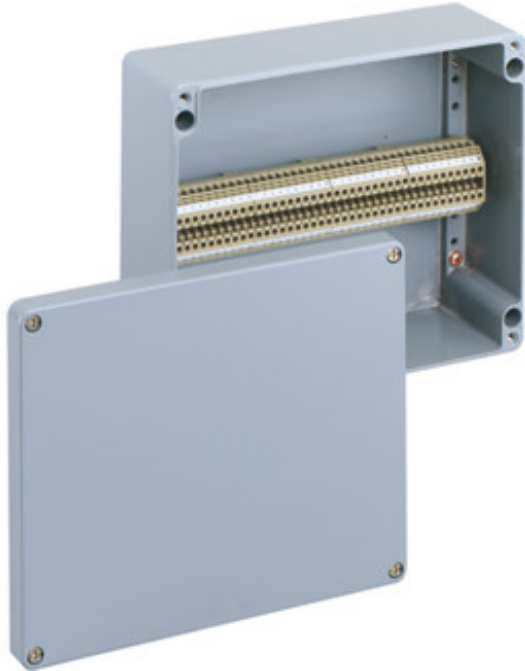

TERMINAL BLOCK ENCLOSURE

ALR 2823-4²

ALR 2823-4²

Terminal block enclosure

CUSTOMIZE

280 x 230 x 111 mm
Article number: 16041501

Terminal block enclosure - Industrial Quality - Aluminium, powder-coated painting silver grey RAL 7001

fitted with 40 screw terminals 4 mm²

Technical data

Measures

Width:	280 mm
Length:	230 mm
Height:	111 mm

Material:

Box:	Aluminium Si 12, silver grey, similar to RAL 7001
Cover:	Aluminium Si 12, silver grey, similar to RAL 7001
Sealing:	Polyurethane
material:	Aluminium

Accessory

AL ALS-gro - External attachment set

AL ASS - External hinge set

Environmental attributes

Max. rel. humidity at 25° C (short term):	95%
Max. rel. humidity at 40° C:	50%
Ambient temperature (24 h):	60 °C
Ambient temperature (max.):	75 °C
Ambient temperature (min.):	-35 °C

TERMINAL BLOCK ENCLOSURE

ALR 2823-4²

Other attributes

Ingress protection:	IP66 - acc. EN 60529 / DIN VDE 0470-1
Impact resistance:	IK09 acc. DIN EN 50102 / VDE 470 segment 100
Heavy metals-free:	Yes
PVC-free:	Yes
Silicone-free:	Yes
Fitted for outdoor application:	Yes
Cable entries:	No
Equipment:	screw terminals
Number terminals:	40 Quantity
Rated cross section:	4 mm ²