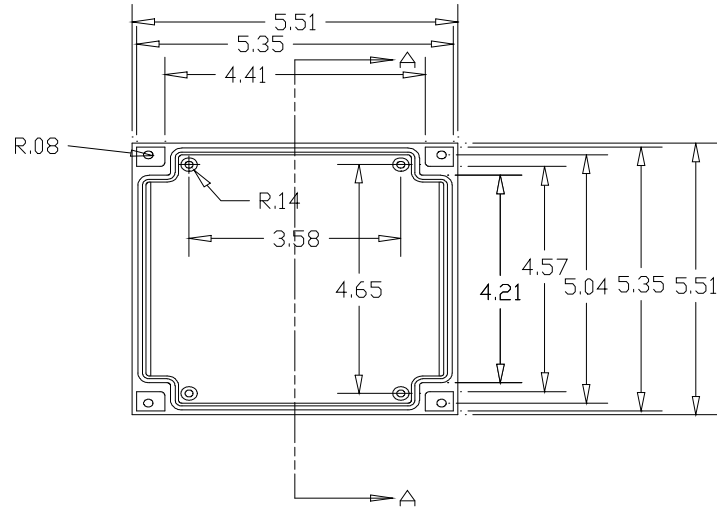

CP-FA44

Colour : grey (matt)
 Material : aluminium alloy

combiplast

CP-FA44

Colour : grey (matt)
Material : aluminium alloy

combiplast