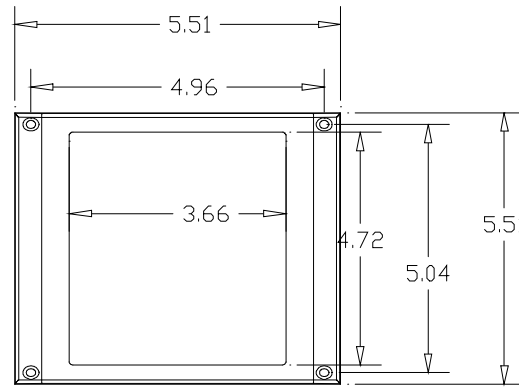

CP-FA44

Colour : grey (matt)
 Material : aluminium alloy

combiplast

CP-FA44

Colour : grey (matt)
Material : aluminium alloy

combiplast