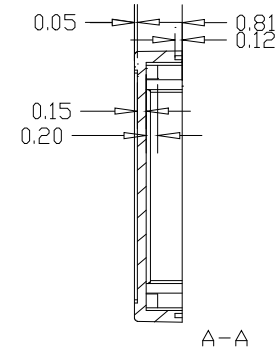

CP-FA44

Colour : grey (matt)
 Material : aluminium alloy

combiplast

CP-FA44

Colour : grey (matt)
Material : aluminium alloy

combiplast