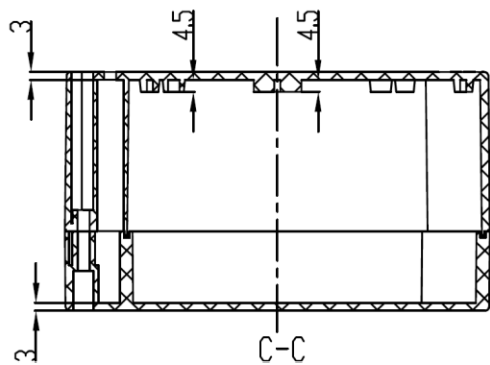

B-B

CP-11-5

Colour : grey (shining)
Material : ABS

combiplast