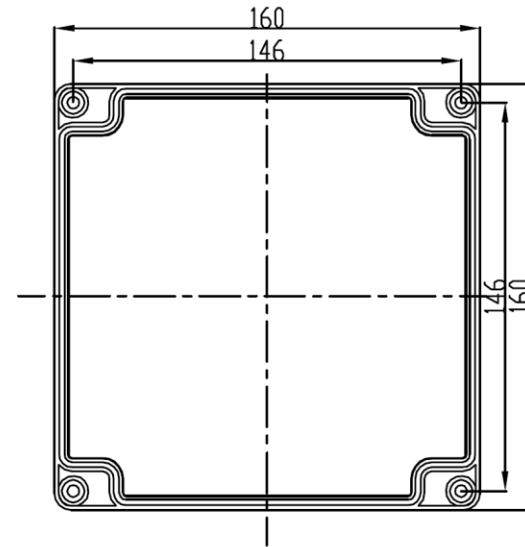

B-B

CP-11-5

Colour : grey (shining)
Material : ABS

combiplast