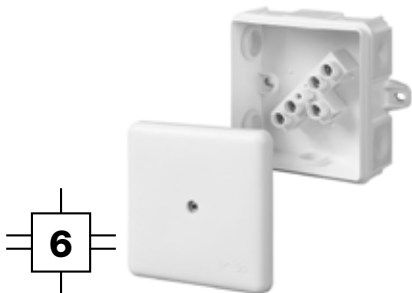

## INSTALLATION BOXES SURFACE-MOUNTED

IP 55 650 °C 400 V PP

### BOX 6-HOL.N/T MZ EP-LUX 5X2.5 mm<sup>2</sup> WITH BRANCH BOARD IP 55

Type	Colour	Pack. pcs.	Weight Pack./Kgs	Index
EP-LUX IP55	White RAL 9003	20	9,10	<b>0226-11</b>
	Grey RAL 7035	20	9,10	<b>0226-41</b>

NORM: PN-IEC-60998-1:2006.  
With external mounting brackets.  
Inside dimensions: 78x78x32 mm  
Dimensions: 86x86x39 mm