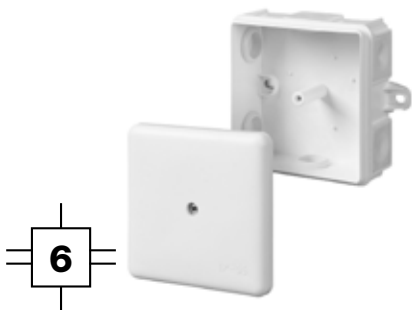

## INSTALLATION BOXES SURFACE-MOUNTED

IP 55 650 °C 400 V PP

### BOX 6-HOL.N/T MZ EP-LUX 5X2.5 mm<sup>2</sup> EMPTY IP 55

Type	Colour	Pack. pcs.	Weight Pack./Kgs	Index
EP-LUX IP55	White RAL 9003	20	6,90	<b>0226-10</b>

NORM: PN-IEC-60998-1:2006.  
With external mounting brackets.  
Inside dimensions: 78x78x32 mm  
Dimensions: 86x86x39 mm