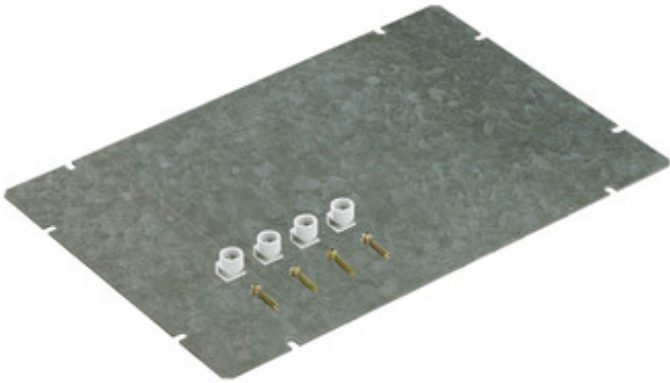

MOUNTING PLATE

GMS 5

GMS 5

Mounting plate

380 x 580 x 2 mm

Article number: 07100501

Mounting plate, Steel plate, with attachment set

Technical data

Measures

Width: 380 mm

Length: 580 mm

Height: 2 mm

Material:

Cover: Steel plate

Other attributes

Heavy metals-free: Yes

PVC-free: Yes

Silicone-free: Yes

Enclosure size: 5