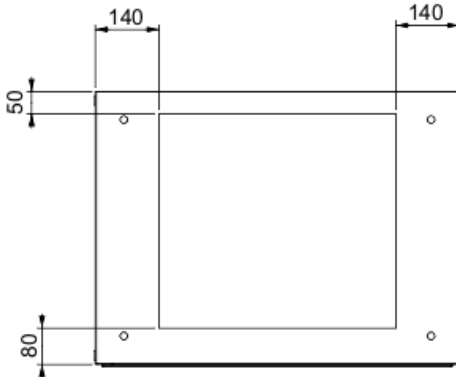

Price* : 43.43 GBP

Main

Range	Spacial
Product or component type	Cable gland plate
Accessory / separate part category	Cable management accessory
Application	Multi-purpose
Range compatibility	Spacial SM
Mounting location	Bottom Top
Cable gland type	Standard
Cable entry	Plain
Device composition	Fixing elements 1 plate
Quantity per set	Set of 1
Material	Steel

Complementary

Surface finish	Epoxy-polyester powder
Height	20 mm
Width	Nominal : 600 mm
Depth	Nominal : 400 mm Real : 350 mm

Offer Sustainability

Sustainable offer status	Green Premium product
RoHS (date code: YYWW)	Compliant - since 0940 - Schneider Electric declaration of conformity Schneider Electric declaration of conformity
REACH	Reference not containing SVHC above the threshold Reference not containing SVHC above the threshold
Product environmental profile	Available