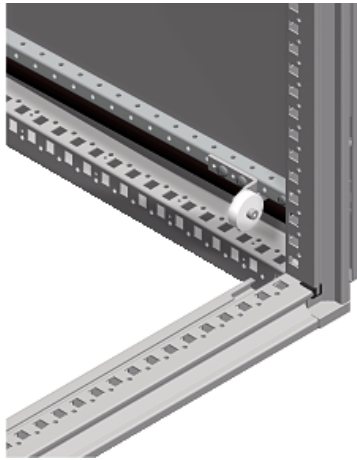

Price* : 39.14 GBP

Main

Range	Spacial
Product or component type	Door centring caster
Application	Multi-purpose
For enclosure nominal dimensions	H: -
Mounting location	On door
Range compatibility	Spacial SF and SM enclosures
Device composition	1 x centring roller Fixing elements
Quantity per set	Set of 1

Complementary

Fixing mode	By fixing element - on door reinforcement frame location
-------------	--

Offer Sustainability

Sustainable offer status	Green Premium product
RoHS (date code: YYWW)	Compliant - since 0940 - Schneider Electric declaration of conformity Schneider Electric declaration of conformity
REACH	Reference not containing SVHC above the threshold Reference not containing SVHC above the threshold
Product environmental profile	Available Product Environmental Profile
Product end of life instructions	Need no specific recycling operations