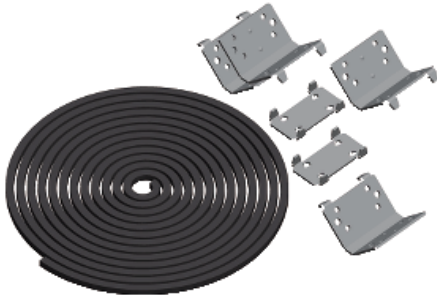

Price* : 17.05 GBP

Main

Range	Spacial
Accessory / separate part category	Coupling accessory
Product or component type	Coupling kit
Application	Multi-purpose
Mounting location	Side coupling of 2 enclosures Depthwise coupling of 2 enclosures
Range compatibility	Spacial Spacial SF suitable enclosure
Device composition	2 flat connector 4 bracket Fixing elements Sealing gasket
Quantity per set	Set of 1

Complementary

Material	EPDM for sealing gasket Steel for bracket Steel for flat connector
Surface finish	Zinc coated
Fixing mode	By screws - screw type M6 self tapping
Height	65 mm
Width	340 mm
Depth	365 mm
IP degree of protection	IP55
Mounting diameter	0 mm