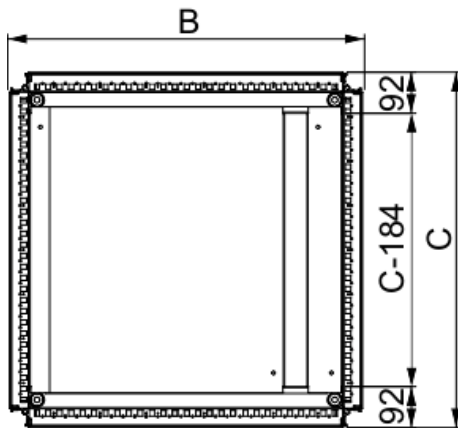

Price* : 19.02 GBP

Main

Range	Spacial
Product or component type	Cable gland plate
Accessory / separate part category	Cable management accessory
Application	Multi-purpose Prisma application
Range compatibility	Spacial SF Prisma PH Spacial SFM
Mounting location	Enclosure bottom
Cable gland type	Standard
Cable entry	1 entry
Device composition	Fixing elements Self extinguishing polyurethane adhesive gasket with cross-section of 15 x 25 mm 1 plate
Quantity per set	Set of 1
Material	Galvanised steel

Complementary

Height	20 mm
Width	Nominal : 300 mm Useful : 116 mm Real : 144 mm
Depth	Nominal : 600 mm
Thickness	1.5 mm

Offer Sustainability

Sustainable offer status	Green Premium product
RoHS (date code: YYWW)	Compliant - since 0940 - Schneider Electric declaration of conformity