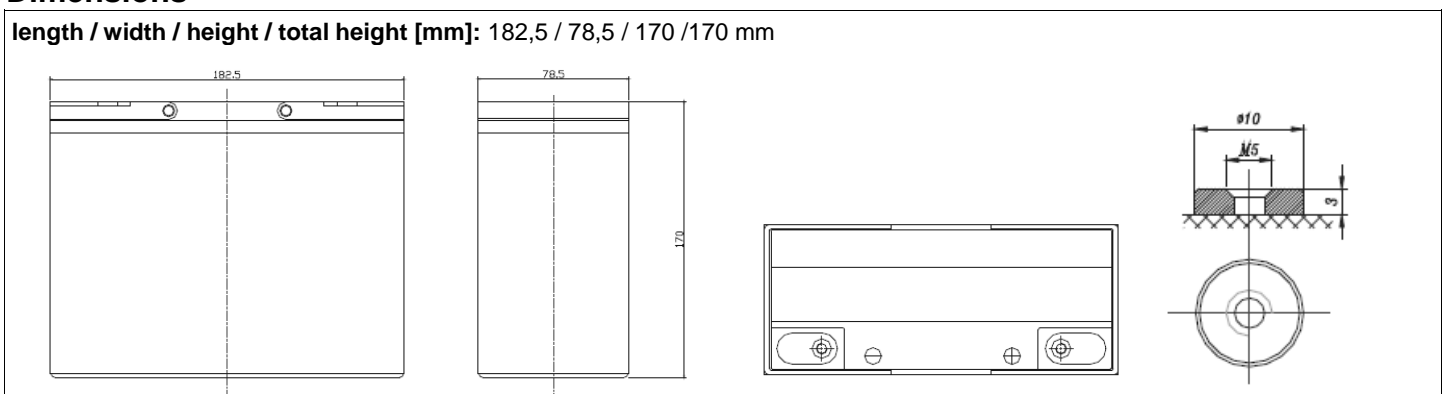

Specification

No of cells	6
Voltage	12 V
Capacity	24 Ah at 20 h discharge down to 1.8V by cel at 25°C
Weight	Approx. 7,0 kg
Max discharge current	240 A (5 s)
Internal resistance	Approx. 10 mΩ
Working temperature	Discharge: -20°C ÷ 60°C Charge: 0°C ÷ 50°C Storage: -20°C ÷ 60°C
Optimum working temperature	25°C±5°C
Max Charge current	6,0 A
Charge voltage	14,6÷14,8 VDC for cyclic work at 25°C
Self-discharge	Batteries may be stored for longer than 6 months at 25°C. Before use please charge batteries.
Terminal	Internal thread M5
Case material	A.B.S. (UL94-HB), fire resistance UL94-V-0 custom available.

Dimensions

length / width / height / total height [mm]: 182,5 / 78,5 / 170 /170 mm

Cyclical useful life

Self-discharge in time

Charge characteristics

Discharge characteristics

Constant current characteristics: A at 25°C