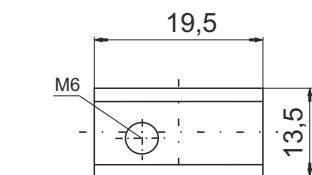

BPOWER®

Bpower EXCELLENT YP30-3

INNOVATIVE AGM TECHNOLOGY 12V - FACTORY ACTIVATED

Parameters

Voltage	12V
Capacity	30Ah
Current	440A

Dimensions

Length	169mm
Width	131mm
Height	175mm

Weight

With electrolyte	9,90kg
------------------	--------

Case Features

Cell configuraton	Right+
Cell layout	14

Technology

Technology	CA/CA
Separator	AGM
Recommended charging current	3A
Mounting Angle	360°

Type of terminal

Cell configuration

Front View

Side View

Top View

The date of issue of catalog card: 03/2018