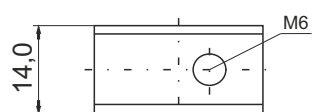

With electrolyte	9,90kg
------------------	--------

Case Features

Cell configuraton	Right+
Cell layout	14

Technology

Technology	CA/CA
Separator	AGM
Recommended charging current	3A
Mounting Angle	360°

Type of terminal

Cell configuration

Front View

Side View

Top View

The date of issue of catalog card: 03/2018