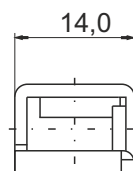

BPOWER®

Bpower EXCELLENT YP30-3

INNOVATIVE AGM TECHNOLOGY 12V - FACTORY ACTIVATED

Parameters

Voltage	12V
Capacity	30Ah
Current	440A

Dimensions

Length	169mm
Width	131mm
Height	175mm

Weight

With electrolyte	9,90kg
------------------	--------

Case Features

Cell configuraton	Right+
Cell layout	14

Technology

Technology	CA/CA
Separator	AGM
Recommended charging current	3A
Mounting Angle	360°

Type of terminal

Cell configuration

Front View

Side View

Top View

The date of issue of catalog card: 03/2018