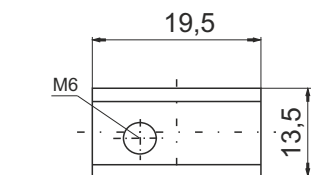

Type of terminal

Cell configuration

Side View