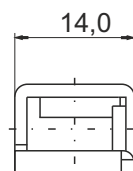

Type of terminal

Cell configuration

Side View