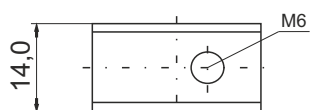

Front View

Top View