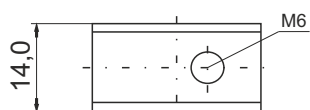

With electrolyte	5,25kg
------------------	--------

Case Features

Cell configuration	Right+
Cell layout	14

Technology

Technology	CA/CA
Separator	AGM
Recommended charging current	1,3A
Mounting Angle	360°

Type of terminal

Front View

Side View

Top View

Cell configuration

The date of issue of catalog card: 03/2018