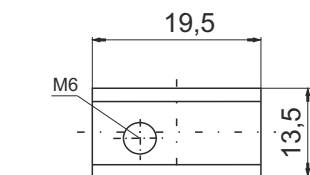

BPOWER[®]

Bpower EXCELLENT YP15-3

INNOVATIVE AGM TECHNOLOGY 12V - FACTORY ACTIVATED

Parameters

Voltage	12V
Capacity	13Ah
Current	250A

Dimensions

Length	134mm
Width	89mm
Height	164mm

Weight

With electrolyte	5,25kg
------------------	--------

Case Features

Cell configuration	Right+
Cell layout	14

Technology

Technology	CA/CA
Separator	AGM
Recommended charging current	1,3A
Mounting Angle	360°

Type of terminal

Front View

Side View

Top View

Cell configuration

The date of issue of catalog card: 03/2018