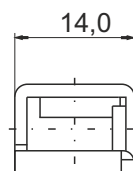

BPOWER[®]

Bpower EXCELLENT YP15-3

INNOVATIVE AGM TECHNOLOGY 12V - FACTORY ACTIVATED

Parameters

Voltage	12V
Capacity	13Ah
Current	250A

Dimensions

Length	134mm
Width	89mm
Height	164mm

Weight

With electrolyte	5,25kg
------------------	--------

Case Features

Cell configuration	Right+
Cell layout	14

Technology

Technology	CA/CA
Separator	AGM
Recommended charging current	1,3A
Mounting Angle	360°

Type of terminal

Front View

Side View

Top View

Cell configuration

The date of issue of catalog card: 03/2018