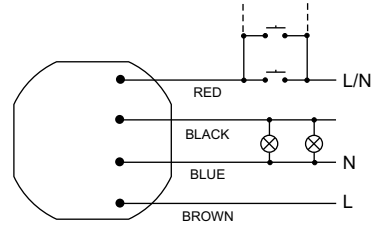

WIRING DIAGRAM