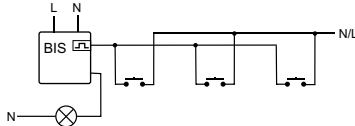

PURPOSE

Electronic bi-stable pulse relays BIS-402 enables the user to actuate lighting or other devices from various locations by means of control buttons in parallel connection.