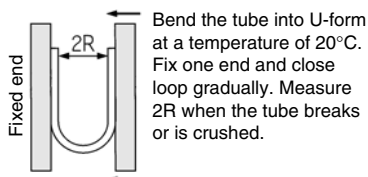

⚠ Caution

- Applicable for general industrial water. Please consult with SMC if using for the other kind of fluid. Also, the surge voltage pressure must be under the maximum operating pressure. If the surge pressure exceeds the maximum operating pressure, it will result in damage to fittings and tubes.
- The value of the max. operating pressure is at a temperature of 20°C. Refer to the burst pressure characteristics curve for other temperatures. Furthermore, abnormal temperature rises caused by adiabatic compression may result in the burst of the tube.
- The value of the minimum bending radius is measured at the temperature of 20°C as shown in the figure below.