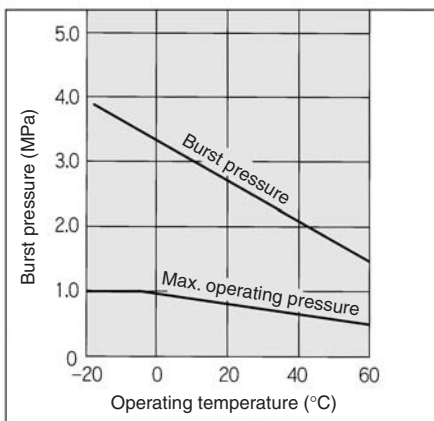

Burst Pressure Characteristics Curve and Operating Pressure

⚠ Precautions

Be sure to read before handling. Refer to front matters 58 and 59 for Safety Instructions and pages 13 to 16 for Fittings and Tubing Precautions.

⚠ Caution

1. Applicable for general industrial water. Please consult with SMC if using for the other kind of fluid. Also, the surge voltage pressure must be under the maximum operating pressure. If the surge pressure exceeds the maximum operating pressure, it will result in damage to fittings and tubes.
2. The value of the max. operating pressure is at a temperature of 20°C. Refer to the burst pressure characteristics curve for other temperatures. Furthermore, abnormal temperature rises caused by adiabatic compression may result in the burst of the tube.
3. The value of the minimum bending radius is measured at the temperature of 20°C as shown in the figure below.