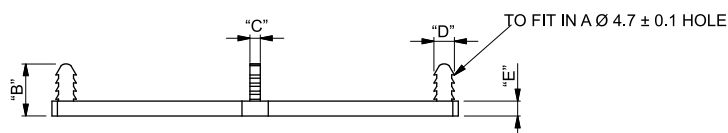

FGPT

Fan Guard

Mat'l: ABS, RMS-171 Color: Black							
Part No.	"A"	"B"	"C"	"D"	"E"	"F" Ref.	Standard Pack
FGPT-80	80	14.5	2.8	5.5	4	71	20
FGPT-92	92	15	2.6		4.15	82	
FGPT-120	119	16.5	3		4.5	104