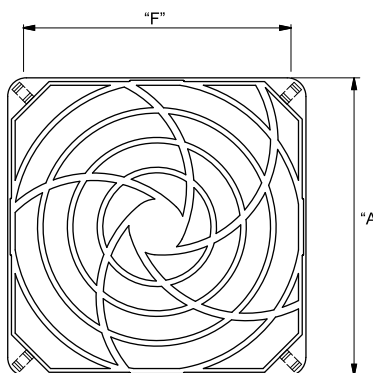

FGPT

Fan Guard

Mat'l: ABS, RMS-171 Color: Black							
Part No.	"A"	"B"	"C"	"D"	"E"	"F" Ref.	Standard Pack
FGPT-80	80	14.5	2.8	5.5	4	71	20
FGPT-92	92	15	2.6		4.15	82	
FGPT-120	119	16.5	3		4.5	104