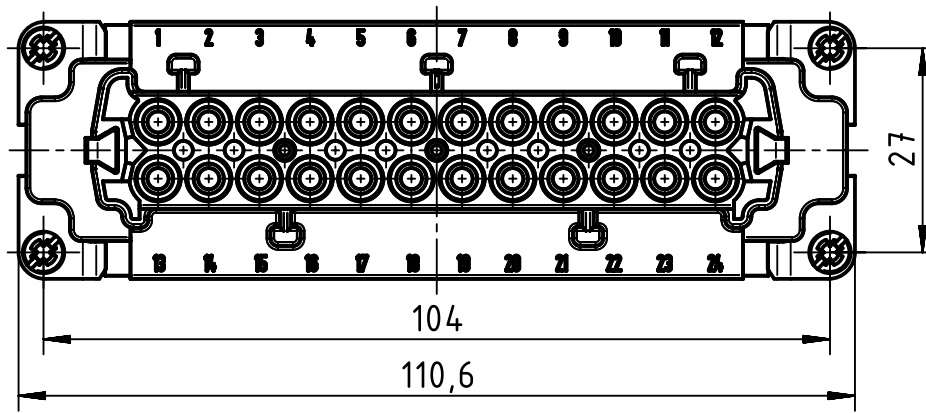

panel cut out (1:2)

	All Dimensions in mm Original Size DIN A4		Scale 1:1	Free size tol.		Ref.	
						Sub.	
	All rights reserved		Created by HOLLERT	Inspected by SPILKERN	Standardisation TIEMANNA	Date 2013-11-05	
	Department EL PD - DE		Title Han High Temp 24E-c female			State Final Release	
HARTING Electric GmbH & Co. KG D-32339 Espelkamp			Type TB	Number 09 33 824 2702		Doc-Key / ECM-Nr. 100528788/UGD/001/A 500000067351	
						Rev. A	Page 1/1