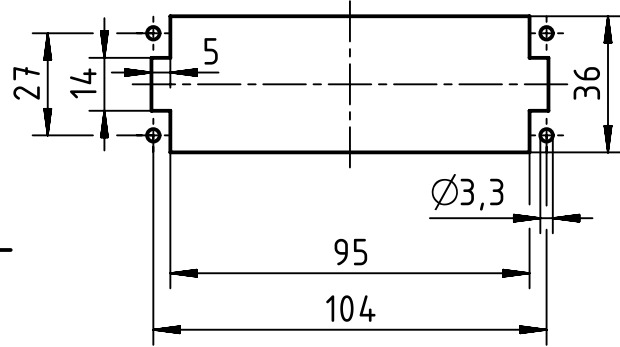

panel cut out (1:2)

	All Dimensions in mm Original Size DIN A4		Scale 1:1	Free size tol.		Ref.	
						Sub.	
	All rights reserved		Created by HOLLERT	Inspected by SPILKERN	Standardisation TIEMANNA	Date 2013-11-05	
	Department EL PD - DE		Title Han High Temp 24E-c female			State Final Release	
HARTING Electric GmbH & Co. KG D-32339 Espelkamp			Type TB	Number 09 33 824 2702		Doc-Key / ECM-Nr. 100528788/UGD/001/A 500000067351	
						Rev. A	Page 1/1