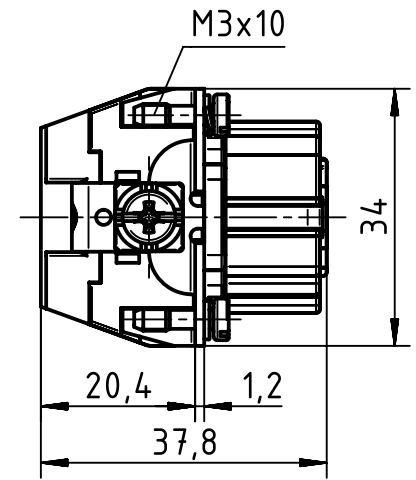

panel cut out (1:2)

	All Dimensions in mm Original Size DIN A4		Scale 1:1	Free size tol.		Ref.	
						Sub.	
	All rights reserved		Created by HOLLERT	Inspected by SPILKERN	Standardisation TIEMANNA	Date 2013-11-05	
	Department EL PD - DE		Title Han High Temp 24E-c female			State Final Release	
HARTING Electric GmbH & Co. KG D-32339 Espelkamp			Type TB	Number 09 33 824 2702		Doc-Key / ECM-Nr. 100528788/UGD/001/A 500000067351	
						Rev. A	Page 1/1