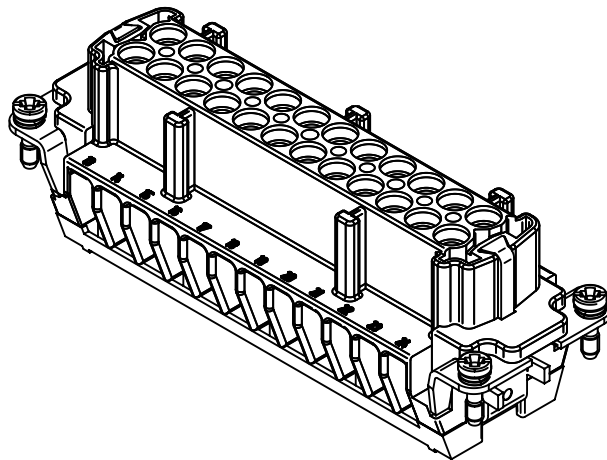

panel cut out (1:2)

	All Dimensions in mm Original Size DIN A4		Scale 1:1	Free size tol.		Ref.	
						Sub.	
	All rights reserved		Created by HOLLERT	Inspected by SPILKERN	Standardisation TIEMANNA	Date 2013-11-05	
	Department EL PD - DE		Title Han High Temp 24E-c female			State Final Release	
HARTING Electric GmbH & Co. KG D-32339 Espelkamp			Type TB	Number 09 33 824 2702		Doc-Key / ECM-Nr. 100528788/UGD/001/A 500000067351	
						Rev. A	Page 1/1