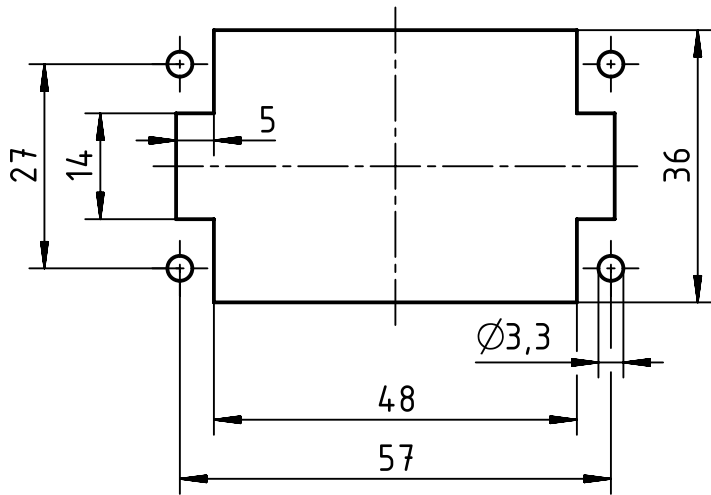

panel cut out

	All Dimensions in mm Original Size DIN A4		Scale 1:1	Free size tol.		Ref.	
						Sub.	
	All rights reserved Department EL PD - DE		Created by HOLLERT	Inspected by SPILKERN	Standardisation TIEMANNA	Date 2013-11-05	State Final Release
	HARTING Electric GmbH & Co. KG D-32339 Espelkamp		Title Han High Temp 10E-c female			Doc-Key / ECM-Nr. 100528480/UGD/001/A 500000067351	
			Type TB	Number 09 33 810 2702		Rev. A	Page 1/1