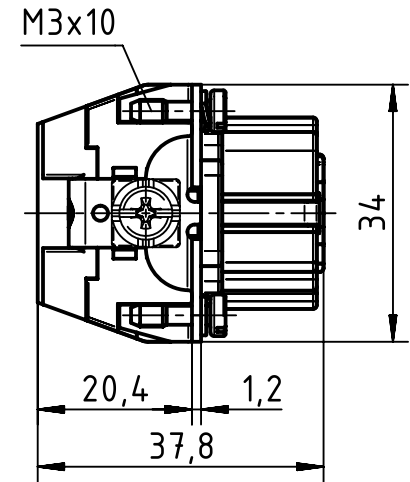

panel cut out

	All Dimensions in mm Original Size DIN A4		Scale 1:1	Free size tol.		Ref.	
						Sub.	
	All rights reserved Department EL PD - DE		Created by HOLLERT	Inspected by SPILKERN	Standardisation TIEMANNA	Date 2013-11-05	State Final Release
	HARTING Electric GmbH & Co. KG D-32339 Espelkamp		Title Han High Temp 10E-c female			Doc-Key / ECM-Nr. 100528480/UGD/001/A 500000067351	
			Type TB	Number 09 33 810 2702		Rev. A	Page 1/1