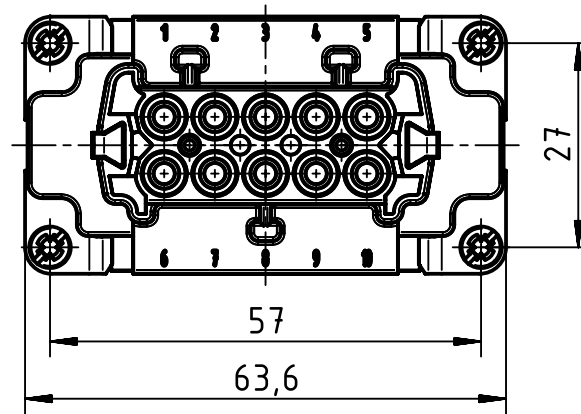

panel cut out

	All Dimensions in mm Original Size DIN A4		Scale 1:1	Free size tol.		Ref.	
						Sub.	
	All rights reserved Department EL PD - DE		Created by HOLLERT	Inspected by SPILKERN	Standardisation TIEMANNA	Date 2013-11-05	State Final Release
	HARTING Electric GmbH & Co. KG D-32339 Espelkamp		Title Han High Temp 10E-c female			Doc-Key / ECM-Nr. 100528480/UGD/001/A 500000067351	
			Type TB	Number 09 33 810 2702		Rev. A	Page 1/1