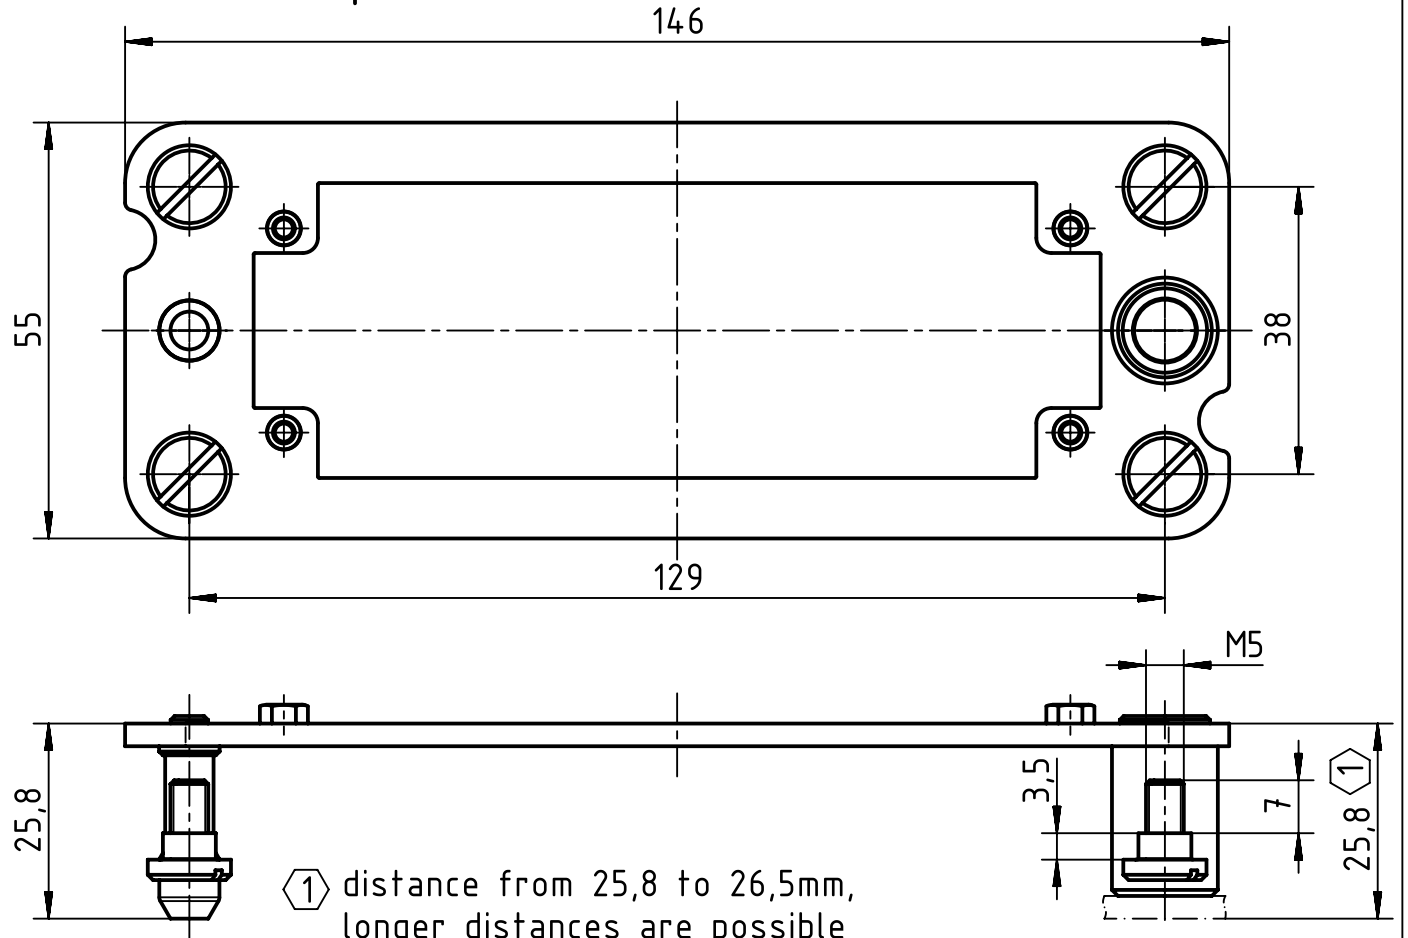

panel cut out (1:2)

kind of delivery: piece parts

	All rights reserved Department EL PD - DE HARTING Electric GmbH & Co. KG D-32339 Espelkamp	All Dimensions in mm Original Size DIN A4		Scale 1:1	Free size tol.	Ref. Sub.	
		Created by RULLKOETTER	Inspected by MOOR	Standardisation TIEMANNA	Date 2015-04-17	State Final Release	Doc-Key / ECM-Nr. 100129393/UGD/005/E 500000088271
Title Han 24 B Docking Frame						Rev. E	Page 1/1
Type TB				Number 09 30 024 1701			