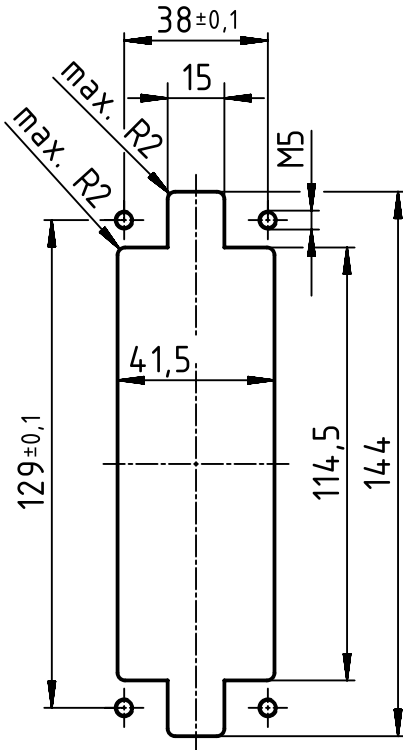

panel cut out (1:2)

kind of delivery: piece parts

	All rights reserved Department EL PD - DE HARTING Electric GmbH & Co. KG D-32339 Espelkamp	All Dimensions in mm Original Size DIN A4		Scale 1:1	Free size tol.	Ref. Sub.	
		Created by RULLKOETTER	Inspected by MOOR	Standardisation TIEMANNA	Date 2015-04-17	State Final Release	Doc-Key / ECM-Nr. 100129393/UGD/005/E 500000088271
Title Han 24 B Docking Frame						Rev. E	Page 1/1
Type TB				Number 09 30 024 1701			