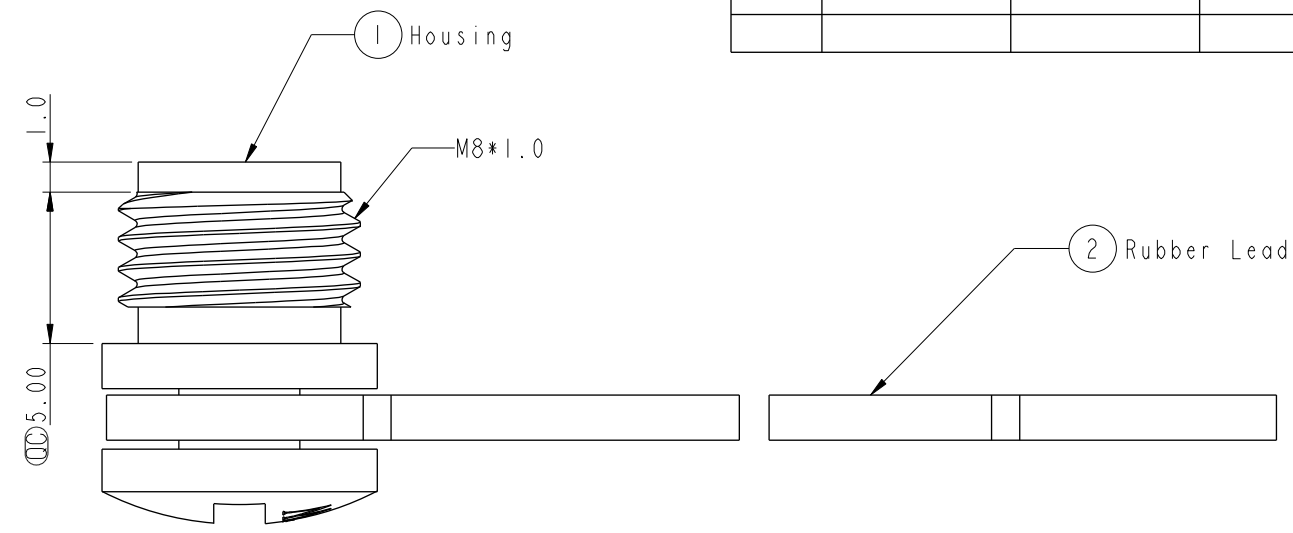

- Note:
- * \varnothing Important Dimension.
 - * Waterproof Rate: IP67
 - * Cap: PC+ABS, Black
 - * Rubber Lead: Silicone, Black

UNIT: mm		
TOLERANCE	.X	±0.25
	.XX	±0.1
	.XXX	±0.05
ANGLES		±1°

TITLE Waterproof Cap M8*1.0P For Female Conn Screw Type			
SCALE	SIZE	SHEET	OF
4:1	A4	1	1
REV.	WC-REV.	QC: Inspection item	
A	A.1		