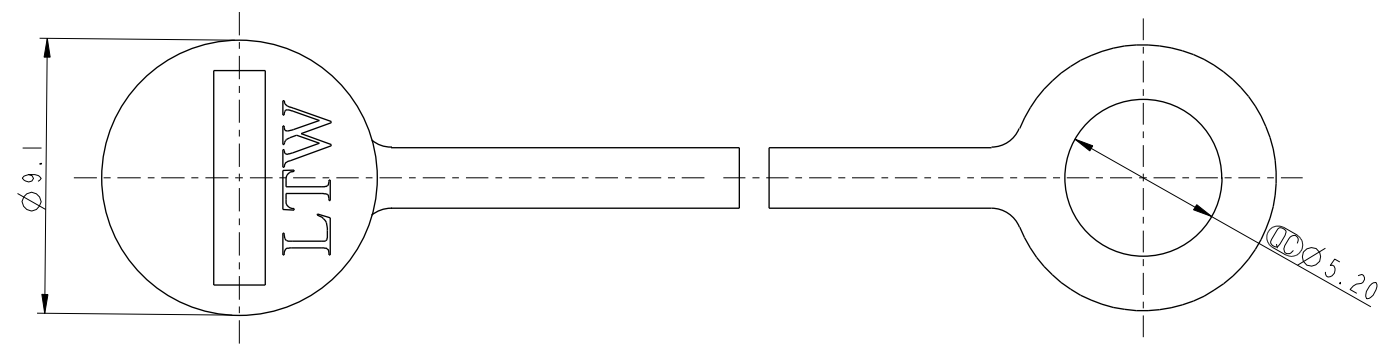

- Note:
- * \varnothing Important Dimension.
 - * Waterproof Rate: IP67
 - * Cap: PC+ABS, Black
 - * Rubber Lead: Silicone, Black

UNIT: mm		
TOLERANCE	.X	±0.25
	.XX	±0.1
	.XXX	±0.05
ANGLES		±1°

TITLE Waterproof Cap M8*1.0P For Female Conn Screw Type			
SCALE	SIZE	SHEET	OF
4:1	A4	1	1
REV.	WC-REV.	QC: Inspection item	
A	A.1		