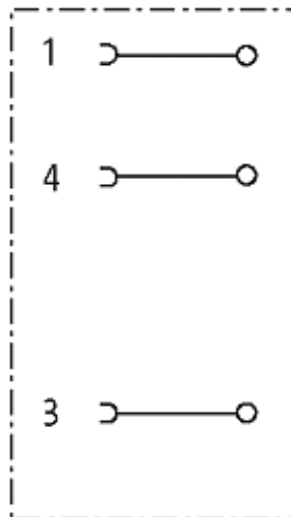

M8 FEMALE 0° FIELD-WIREABLE SCREW TERM.

3-pol. 0,14...0.5mm²

Female straight

3-pole

Screw terminals

Connection cross section: 0.14...0.5 mm²

[Link to Product](#)

Illustration

Female

Product may differ from Image

Approvals

Form

Form 08621

Technical Data

Operating voltage	max. 60 V AC/DC
Operating current per contact	max. 4 A
Connection cross section	0.14...0.5 mm ²
Sealing range (cable Ø)	2.5...5.0 mm
Protection	IP67 inserted and tightened (EN 60529)

General data

Temperature range	-25...+85 °C
Dimensions H × W × D	45×12×12 mm

Commercial data

country of origin	DE
customs tariff number	85369010
minimum order quantity	1