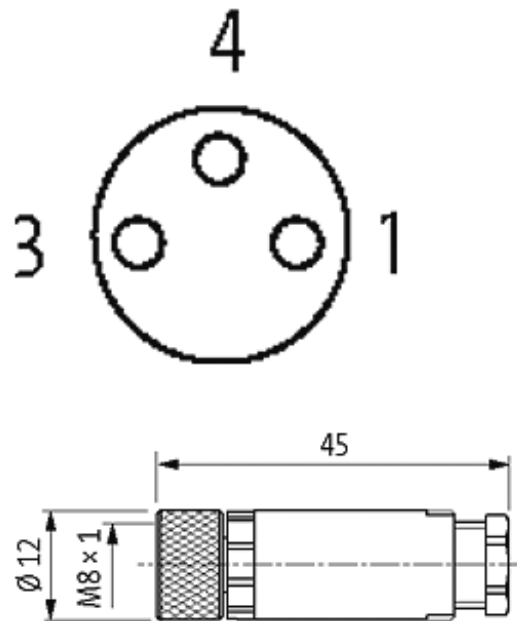

M8 FEMALE 0° FIELD-WIREABLE SCREW TERM.

3-pol. 0,14...0.5mm²

Female straight

3-pole

Screw terminals

Connection cross section: 0.14...0.5 mm²

[Link to Product](#)

Illustration

Female

Product may differ from Image

Approvals

Form

Form 08621

Technical Data

Operating voltage	max. 60 V AC/DC
Operating current per contact	max. 4 A
Connection cross section	0.14...0.5 mm ²
Sealing range (cable Ø)	2.5...5.0 mm
Protection	IP67 inserted and tightened (EN 60529)

General data

Temperature range	-25...+85 °C
Dimensions H × W × D	45×12×12 mm

Commercial data

country of origin	DE
customs tariff number	85369010
minimum order quantity	1