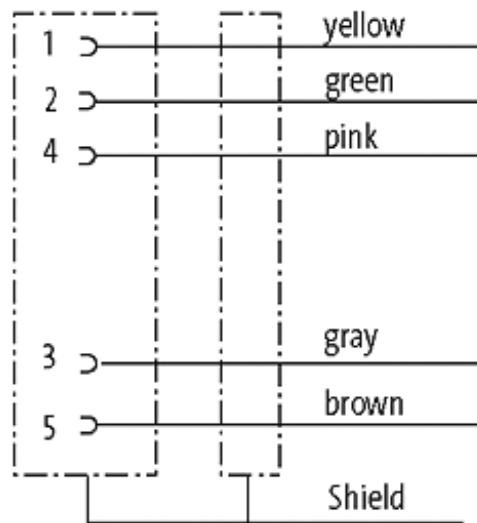

**M12 FEMALE 90° B CODED SHIELD WIREABLE SCREW TERM.**5 POLE max. 0.75mm<sup>2</sup> 6-8mm PROFIBUS

PROFIBUS, Interbus

Female 90°

M12, 5-pole

B-coded

shielded

Screw terminals

Sealing range (cable Ø): 6...8 mm

[Link to Product](#)**Illustration**

Female

Product may differ from Image

**Form**

Form 14031

**Technical Data**

Operating voltage	max. 60 V AC/DC
Operating current per contact	max. 4 A
Connection cross section	max. 0.75 mm <sup>2</sup>
Sealing range (cable Ø)	6...8 mm
Protection	IP67 inserted and tightened (EN 60529)
Housing	Brass, nickel plated