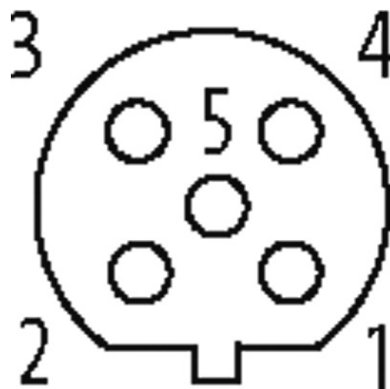

**M12 FEMALE 90° B CODED SHIELD WIREABLE SCREW TERM.**5 POLE max. 0.75mm<sup>2</sup> 6-8mm PROFIBUS

PROFIBUS, Interbus

Female 90°

M12, 5-pole

B-coded

shielded

Screw terminals

Sealing range (cable Ø): 6...8 mm

[Link to Product](#)**Illustration**

Female

Product may differ from Image

**Form**

Form 14031

**Technical Data**

Operating voltage	max. 60 V AC/DC
Operating current per contact	max. 4 A
Connection cross section	max. 0.75 mm <sup>2</sup>
Sealing range (cable Ø)	6...8 mm
Protection	IP67 inserted and tightened (EN 60529)
Housing	Brass, nickel plated

**General data**

Temperature range -40...+85 °C

**Commercial data**

country of origin	DE
customs tariff number	85369010
EAN	4048879198608
eClass	27279221

Packaging unit

1