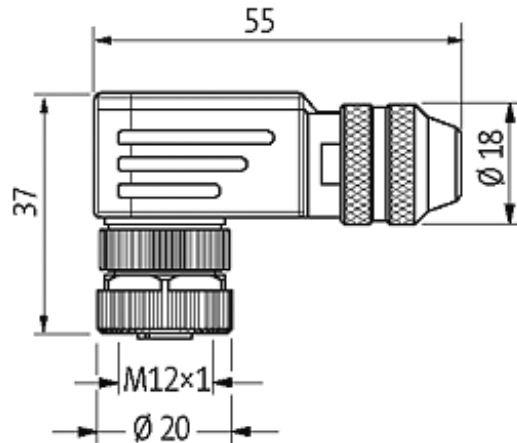

**M12 FEMALE 90° B CODED SHIELD WIREABLE SCREW TERM.**5 POLE max. 0.75mm<sup>2</sup> 6-8mm PROFIBUS

PROFIBUS, Interbus

Female 90°

M12, 5-pole

B-coded

shielded

Screw terminals

Sealing range (cable Ø): 6...8 mm

[Link to Product](#)**Illustration**

Female

Product may differ from Image

**Form**

Form 14031

**Technical Data**

Operating voltage	max. 60 V AC/DC
Operating current per contact	max. 4 A
Connection cross section	max. 0.75 mm <sup>2</sup>
Sealing range (cable Ø)	6...8 mm
Protection	IP67 inserted and tightened (EN 60529)
Housing	Brass, nickel plated

**General data**

Temperature range -40...+85 °C

**Commercial data**

country of origin	DE
customs tariff number	85369010
EAN	4048879198608
eClass	27279221

Packaging unit

1