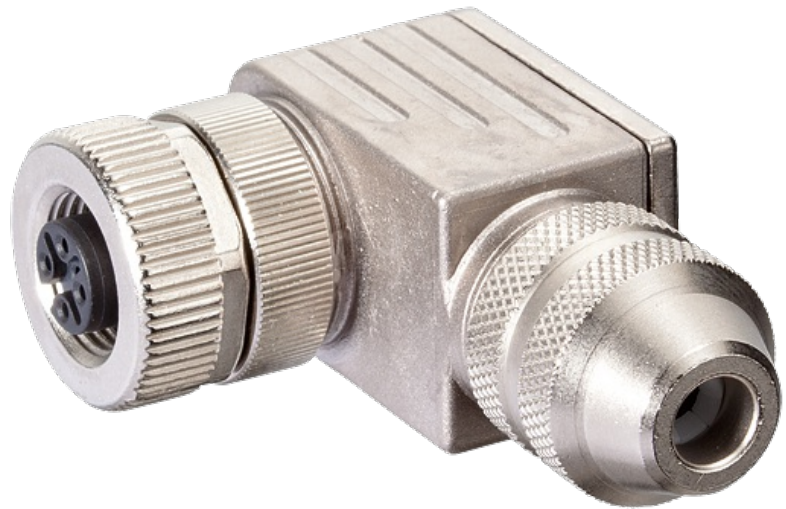

**M12 FEMALE 90° B CODED SHIELD WIREABLE SCREW TERM.**5 POLE max. 0.75mm<sup>2</sup> 6-8mm PROFIBUS

PROFIBUS, Interbus

Female 90°

M12, 5-pole

B-coded

shielded

Screw terminals

Sealing range (cable Ø): 6...8 mm

[Link to Product](#)**Illustration**

Female

Product may differ from Image

**Form**

Form 14031

**Technical Data**

Operating voltage	max. 60 V AC/DC
Operating current per contact	max. 4 A
Connection cross section	max. 0.75 mm <sup>2</sup>
Sealing range (cable Ø)	6...8 mm
Protection	IP67 inserted and tightened (EN 60529)
Housing	Brass, nickel plated