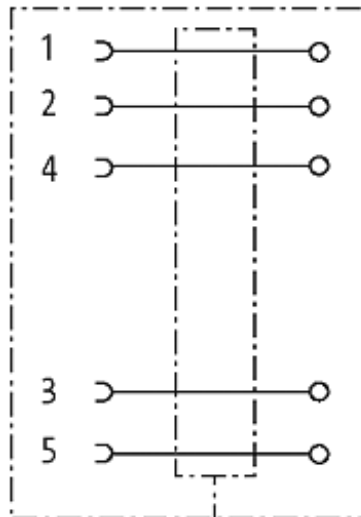

M12 FEMALE 90° SHIELDED WIREABLE SCREW TERM.

5-pol. max.0,75mm² 4-6mm

Female 90°
5-pole, shielded
Clamping range cable entry: 4...6 mm

[Link to Product](#)

Illustration

Female

Product may differ from Image

Approvals

Form

13421

Technical Data

Operating voltage	max. 125 V AC/DC
Operating current per contact	max. 4 A
Connection cross section	max. 0.75 mm ²
Sealing range (cable diameter)	4...6 mm
Protection	IP67 inserted and tightened (EN 60529)
Housing	CuZn, nickel plated