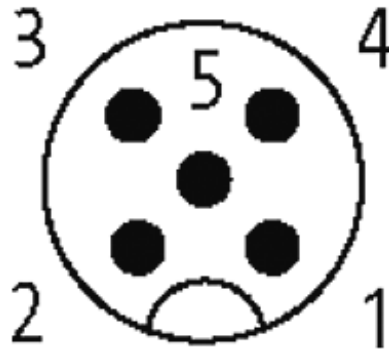

M12 FEMALE 90° SHIELDED WIREABLE SCREW TERM.

5-pol. max.0,75mm² 4-6mm

Female 90°
5-pole, shielded
Clamping range cable entry: 4...6 mm

[Link to Product](#)

Illustration

Female

Product may differ from Image

Approvals

Form

13421

Technical Data

Operating voltage	max. 125 V AC/DC
Operating current per contact	max. 4 A
Connection cross section	max. 0.75 mm ²
Sealing range (cable diameter)	4...6 mm
Protection	IP67 inserted and tightened (EN 60529)
Housing	CuZn, nickel plated

General data

Temperature range	-25...+85 °C
-------------------	--------------

Commercial data

country of origin	DE
customs tariff number	85369010
minimum order quantity	1