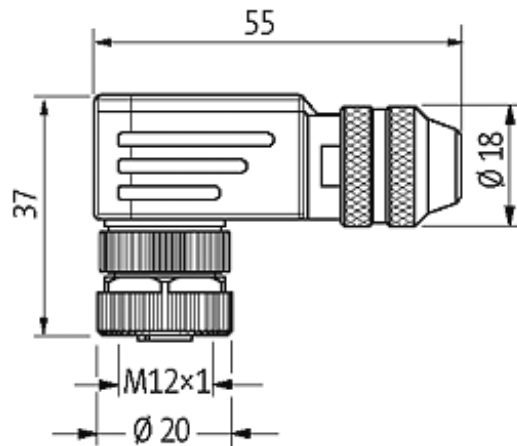

M12 FEMALE 90° SHIELDED WIREABLE SCREW TERM.

5-pol. max.0,75mm² 4-6mm

Female 90°
5-pole, shielded
Clamping range cable entry: 4...6 mm

[Link to Product](#)

Illustration

Female

Product may differ from Image

Approvals

Form

13421

Technical Data

Operating voltage	max. 125 V AC/DC
Operating current per contact	max. 4 A
Connection cross section	max. 0.75 mm ²
Sealing range (cable diameter)	4...6 mm
Protection	IP67 inserted and tightened (EN 60529)
Housing	CuZn, nickel plated

General data

Temperature range	-25...+85 °C
-------------------	--------------

Commercial data

country of origin	DE
customs tariff number	85369010
minimum order quantity	1