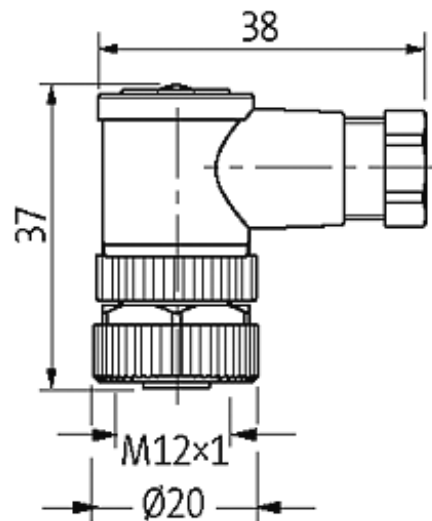

M12 FEMALE 90° FIELD-WIREABLE SCREW TERM.

5-pol. max.0,75mm² 4-6mm

Female 90°

5-pole

Sealing range (cable Ø): 4...6 mm

[Link to Product](#)

Illustration

Female

Product may differ from Image

Approvals

Form

Form 13001

Technical Data

Operating voltage	max. 125 V AC/DC
Operating current per contact	max. 4 A
Connection cross section	max. 0.75 mm ²
Sealing range (cable Ø)	4...6 mm
Locking of ports	Screw thread M12 × 1 mm (recommended torque 0.6 Nm) self-securing

Protection IP67 inserted and tightened (EN 60529)

General data

Temperature range -25...+85 °C

Commercial data

country of origin DE

customs tariff number 85369010

minimum order quantity 1