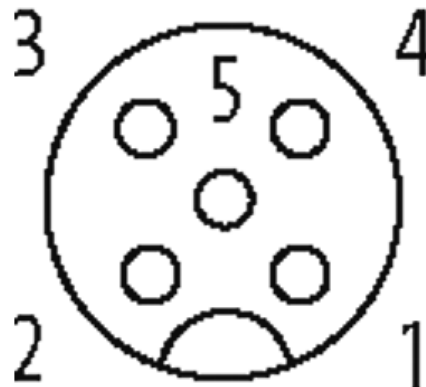

M12 FEMALE 90° FIELD-WIREABLE SCREW TERM.

5-pol. max.0,75mm² 4-6mm

Female 90°

5-pole

Sealing range (cable Ø): 4...6 mm

[Link to Product](#)

Illustration

Female

Product may differ from Image

Approvals

Form

Form 13001

Technical Data

Operating voltage	max. 125 V AC/DC
Operating current per contact	max. 4 A
Connection cross section	max. 0.75 mm ²
Sealing range (cable Ø)	4...6 mm
Locking of ports	Screw thread M12 × 1 mm (recommended torque 0.6 Nm) self-securing

Protection IP67 inserted and tightened (EN 60529)

General data

Temperature range -25...+85 °C

Commercial data

country of origin DE

customs tariff number 85369010

minimum order quantity 1