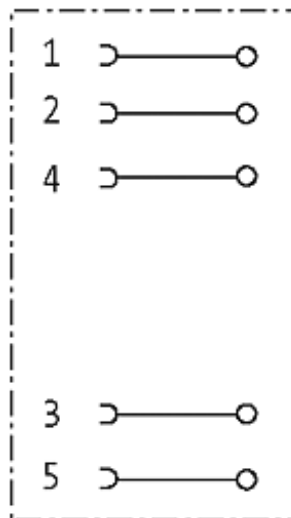

M12 FEMALE 90° FIELD-WIREABLE SCREW TERM.

5-pol. max.0,75mm² 4-6mm

Female 90°

5-pole

Sealing range (cable Ø): 4...6 mm

[Link to Product](#)

Illustration

Female

Product may differ from Image

Approvals

Form

Form 13001

Technical Data

Operating voltage	max. 125 V AC/DC
Operating current per contact	max. 4 A
Connection cross section	max. 0.75 mm ²
Sealing range (cable Ø)	4...6 mm
Locking of ports	Screw thread M12 × 1 mm (recommended torque 0.6 Nm) self-securing