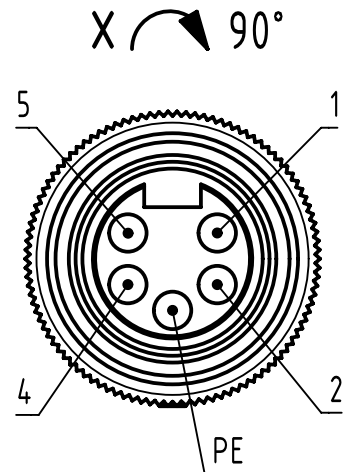

7/8" 4+PE poles, female angled connector

X ↑

For Information Only
-won't be replaced when changed-

Loading-Plan:

- 1 black
- 2 blue
- PE green-yellow
- 4 brown
- 5 white

- Protection level: IP67
- Temperature range: -25°C ... +80°C

4.0 to 100	+1%
0.1 to 3.9	+0.04
a [m]	Tolerance

length in "1m" step	100	XXX=000
	99	XXX=990
	.	.
	12	XXX=120
	11	XXX=110
length in "0.1m" step	10	XXX=100
	9.9	XXX=099
	9.8	XXX=098
	.	.
	0.4	XXX=004
	0.3	XXX=003
	0.2	XXX=002
	0.1	XXX=001
Step	a [m]	XXX

Part no.	213499005XXXXXX
----------	-----------------

Type of cable	XX
PVC grey, 5x1.5mm ²	XX=97
PUR black, 5x1.5mm ²	XX=98

	All rights reserved		Created by TAMAS		Inspected by		Standardisation		Date 2014-06-16		State Checked Out	
	Department EC PD - RO		Title 7/8 Cable Assembly		Doc-Key / ECM-Nr. 100580963/UGD/009/A		Rev. A		Page 1/1			
HARTING Electronics GmbH		D-32339 Espelkamp		Type TB		Number 213499005XXXXXX						