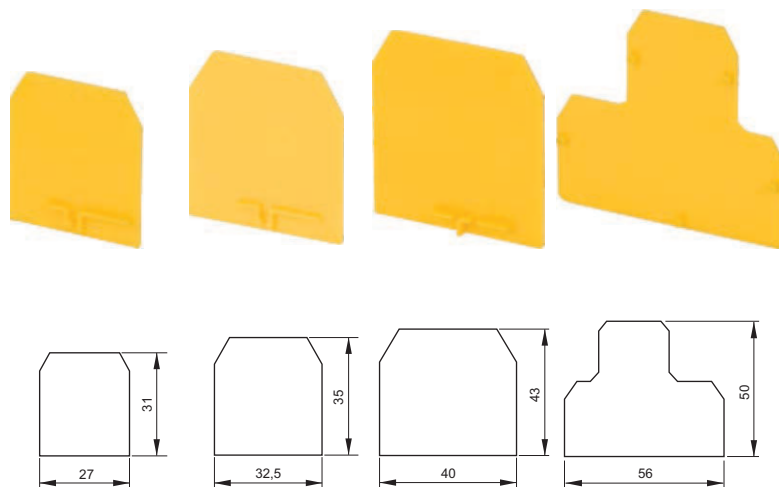

Protection covers installed on KU-3 holders

TYPE		OZZ-1	OZZ-2	OZZ-3
Catalogue number		46-0270	46-1010	46-2010
Dimensions	A	60mm	60mm	60mm
	H	37mm	35mm	47mm
	h	18,5mm	35mm	47mm
	L	162mm	1000mm	1000mm
Use		ZO-4204	ZG-G25, ZG-G35	ZG-G2,5; 4; 10; ZUG-G2,5; 4; 10; 16
Insulating material		Plexiglass 1,5mm	Plexiglass 1,5mm	Plexiglass 1,5mm
Ambient temperature		-25...+55°C	-25...+55°C	-25...+55°C

End sections, separators

TYPE		PSU-4	PSU-10	PSU-16	PSU-4/2z
Catalogue number		41-010□	41-020□	41-030□	41-040□
Colour		yellow-1 ●	yellow-1 ●	yellow-1 ●	yellow-1 ●
		white-2 ○	white-2 ○	white-2 ○	blue-6 ●
		black-3 ●	black-3 ●	black-3 ●	grey-8 ●
		green-5 ●	green-5 ●	green-5 ●	
		blue-6 ●	blue-6 ●	blue-6 ●	
		red-7 ●	red-7 ●	red-7 ●	
		grey-8 ●	grey-8 ●	grey-8 ●	
Use as	End section for:	ZUG-G2,5 ZUG-G4	ZUG-G10	ZUG-G16	ZUG-G21...24
	Separator for:	—	ZUG-G2,5 ZUG-G4	ZUG-G10	—
Width		1mm	1mm	1,5mm	1,2mm
Insulating material		polyamide	polyamide	polyamide	polyamide
Ambient temperature		-25...+100°C	-25...+100°C	-25...+100°C	-25...+100°C
Package		25pcs.	25pcs.	25pcs.	25pcs.