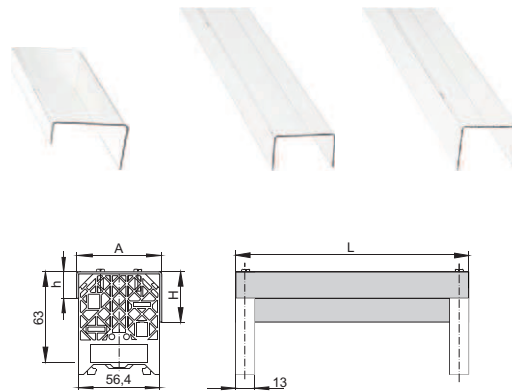

Protection covers installed on KU-3 holders

TYPE		OZZ-1	OZZ-2	OZZ-3
Catalogue number		46-0270	46-1010	46-2010
Dimensions	A	60mm	60mm	60mm
	H	37mm	35mm	47mm
	h	18,5mm	35mm	47mm
	L	162mm	1000mm	1000mm
Use		ZO-4204	ZG-G25, ZG-G35	ZG-G2,5; 4; 10; ZUG-G2,5; 4; 10; 16
Insulating material		Plexiglass 1,5mm	Plexiglass 1,5mm	Plexiglass 1,5mm
Ambient temperature		-25...+55°C	-25...+55°C	-25...+55°C

End sections, separators

TYPE		PSU-4	PSU-10	PSU-16	PSU-4/2z
Catalogue number		41-010□	41-020□	41-030□	41-040□
Colour		yellow-1 ●	yellow-1 ●	yellow-1 ●	yellow-1 ●
		white-2 ○	white-2 ○	white-2 ○	blue-6 ●
		black-3 ●	black-3 ●	black-3 ●	grey-8 ●
		green-5 ●	green-5 ●	green-5 ●	
		blue-6 ●	blue-6 ●	blue-6 ●	
		red-7 ●	red-7 ●	red-7 ●	
		grey-8 ●	grey-8 ●	grey-8 ●	
Use as	End section for:	ZUG-G2,5 ZUG-G4	ZUG-G10	ZUG-G16	ZUG-G21...24
	Separator for:	—	ZUG-G2,5 ZUG-G4	ZUG-G10	—
Width		1mm	1mm	1,5mm	1,2mm
Insulating material		polyamide	polyamide	polyamide	polyamide
Ambient temperature		-25...+100°C	-25...+100°C	-25...+100°C	-25...+100°C
Package		25pcs.	25pcs.	25pcs.	25pcs.