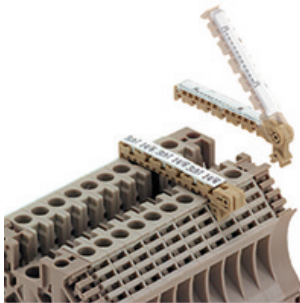

W-Series
WPE 16

Weidmüller Interface GmbH & Co. KG
Klingenbergstraße 16
D-32758 Detmold
Germany
Fon: +49 5231 14-0
Fax: +49 5231 14-292083
www.weidmueller.com

Accessories

Blank

The Dekafix (DEK) marker is the universal marker for all conductor and plug-in connectors as well as for electronic sub-assemblies. The system is ideal for short number sequences and covers a wide range of ready-printed markers.

Strips for fast installation in only one work step. The printing is easy to read, rich in contrast and available in various widths.

- Large range of ready-to-use markers
- Strips for fast installation
- Terminal markers, suitable for all Weidmüller cable connectors
- Available as blank MultiCard or with standard printing

General ordering data

Type	Order No.	Version	GTIN (EAN)	Qty.
DEK 5/5 MC	1609801044	Dekafix, Terminal marker,	4008190397111	1,000 pc(s).
NE WS		5 x 5 mm, Pitch in mm (P): 5.00 Weidmueller, White		

SchT group marker carrier

The SchT 5 S group tag carriers are clipped directly onto the TS 32 mounting rail (G-rail) or the TS 35 mounting rail (top-hat rail). It is therefore possible to label the terminal strip irrespective of the terminal and the type of terminal. SchT 5 and SchT 5 S are fitted with ESO 5, STR 5 protective strips.

The SchT 7 is a hinged group tag carrier for inlay tags which enables easy access to the clamping screw. The SchT 7 is fitted with ESO 7, STR 7 protective strips or DEK 5.

SchT 9/4 and SchT 14/6 are hinged group tag carriers for single dekafix and WS tags that enable easy access to the clamping screw.

SchT 9/4 and SchT 14/6 are fitted with WS or DEK.

Inlay tags and protective strips can be found under "Accessories".

General ordering data

Delivery status Available until	Type	Order No.	Version	GTIN (EAN)	Qty.	
This article will no longer be available in the future.	2015-12-31T00:00:00+01:00	SCHT 14/6	1269060000	SCHT, Terminal marker, 44.3 x 6 mm, Pitch in mm (P): 6.00 Beige	4008190051396	20 pc(s).
SCHT 7	0517960000	SCHT, Terminal marker, 39.3 x 8 mm, Pitch in mm (P): 7.00 White	4008190001742	20 pc(s).		
This article will no longer be	2015-07-31T00:00:00+02:00	SCHT 9/4	1278460000	SCHT, Terminal marker, 32 x 4	4008190086930	20 pc(s).