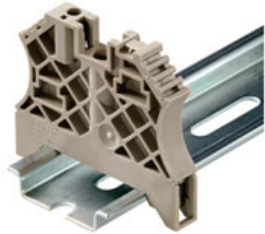

General ordering data

Type	Order No.	Version	GTIN (EAN)	Qty.
WQB-PEN 16	1060200000	W-Series, Cross-connector, For the terminals, No. of poles: 2	4008190112653	10 pc(s).

ZGB pivotable group tag holder

The ZGB 15 is a hinged group tag carrier. The tag carrier can hold the dekafix 5, WS 12/5 terminal markers or the inlay tag ESO 15. The ZGB 30 is a hinged group tag carrier. The tag carrier can hold the dekafix 5, WS 12/5 terminal markers or the inlay tag ESO 7. Inlay tags and protective strips can be found under "Accessories".

General ordering data

Type	Order No.	Version	GTIN (EAN)	Qty.
ZGB 30	1611930000	Terminal markers, Terminal marker, 32 x 7 mm, Pitch in mm (P): 5.00 White	4008190002251	20 pc(s).
ZGB 15	1636530000	Terminal markers, Terminal marker, 15 x 7 mm, Pitch in mm (P): 5.00 White	4008190297053	20 pc(s).

Weidmüller's range of products includes end brackets that guarantee a permanent, reliable mounting on the terminal rail and prevent sliding. Versions with and without screws are available. The end brackets include marking options, also for group markers, and also a test plug holder.