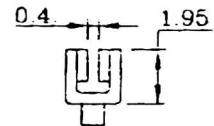

Ninigi

D A T A S H E E T

TERMINAL FOR ZZS35-0 CONNECTORS

ZZS35-TZx

Contact Plating:

none - tin
S - selective gold
G - gold flash

Material:

Z - brass

Terminal for ZZS35-0

Section A-A

Section B-B

Section C-C