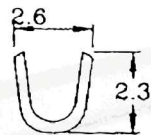

Terminal for ZZS35-0

Section A-A