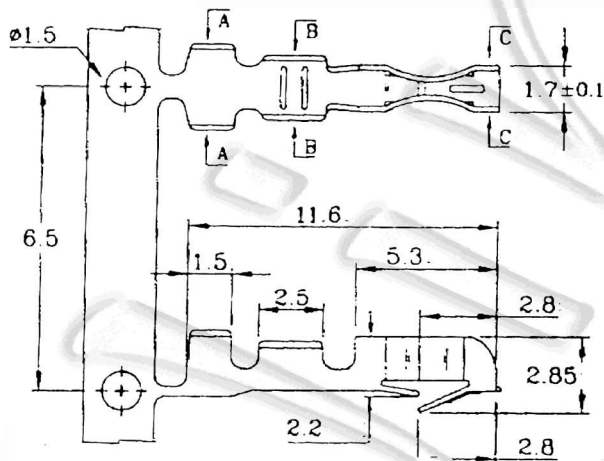

Ninigi

D A T A S H E E T

TERMINAL FOR ZZS35-0 CONNECTORS

ZZS35-TZx

Contact Plating:

none - tin
S - selective gold
G - gold flash

Material:

Z - brass

Terminal for ZZS35-0

Section A-A

Section B-B

Section C-C