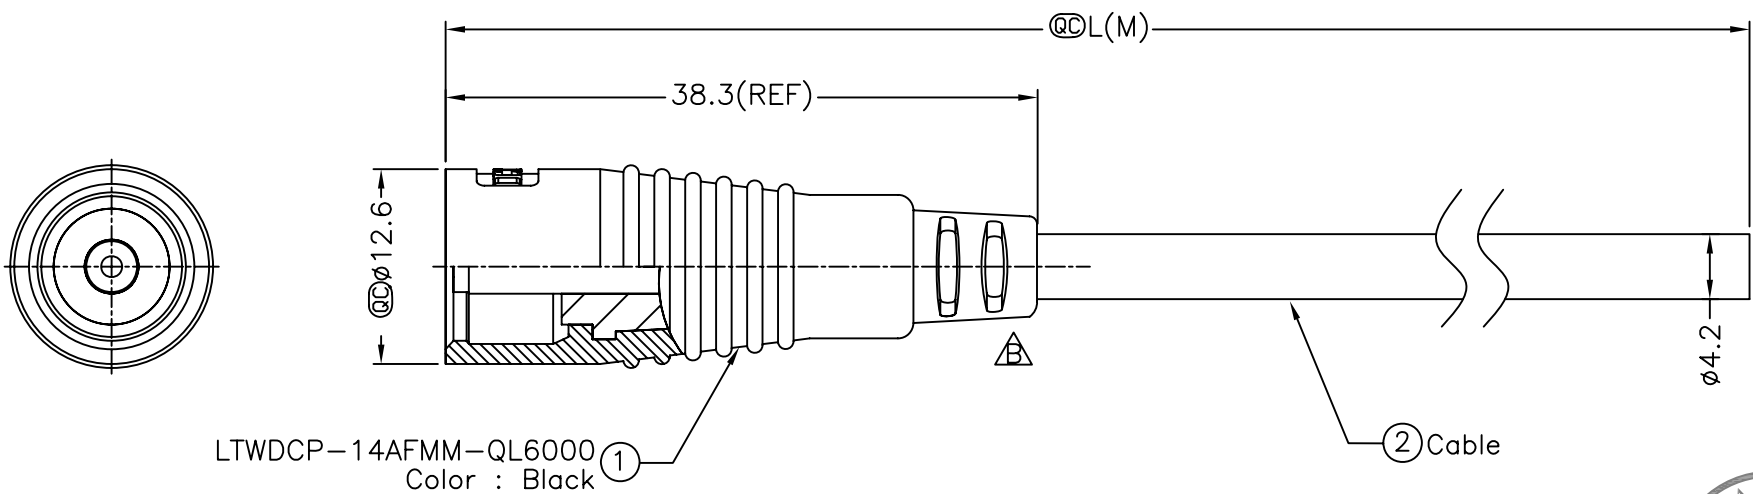

REV.	ECN NO.	DATE	SIGN	DESCRIPTION
B	LEN-0A0331~335	2010/10/26	Zhang Xing	Change View. and Note

LTWDCP-14AFMM-QL6000
Color : Black

② Cable

Red	紅	+
Black	黑	-
Wire Color		Conn.

LTWDCP-14AFMM-QL6A XX

↑
XX :01~99Meters
01 :01Meter
02 :02Meters
:
:
99 :99Meters
Cable Length(L):01~99Meters

Note:

- * @Q Important Dimension.
- * Waterproof Rate: IP66
- * Power Plug: φ3.5 mm
- * Cable: UL2464 24AWG*2C+D+AL,Black
- UV Resistant,OD=4.2 mm
- * Cable Length Tolerance: 01M:±40mm
02M~05M:±60mm
06M~10M:±100mm
11M~30M:±200mm
31M~99M:±500mm

UNIT:mm		TITLE
TOLERANCE	±0.5mm	DC Power Plug Quick Type
SCALE	Free	SHEET 1 OF 1
REV.	B	SIZE A4 @C :Inspection Item

Amphenol LTW
安費諾亮泰企業股份有限公司

ITEM NO	DRAWN BY	DATE
DWG NO	CHECKED BY	DATE
CUSTOMER	APPROVED BY	DATE
	Zhang Xing	2010/10/26
LTWDCP-14AFMM-QL6AXX	Tina	2010/10/26
	Can	2010/10/26