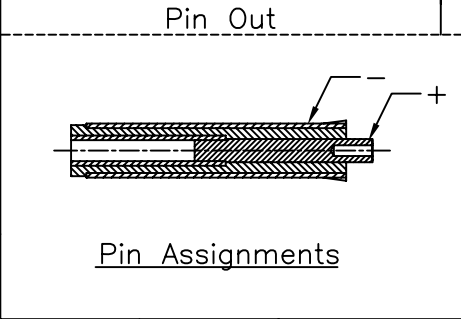

REV.	ECN NO.	DATE	SIGN	DESCRIPTION
B	LEN-0A0331~335	2010/10/26	Zhang Xing	Change View. and Note

LTWDCP-14AFMM-QL6000
Color : Black

② Cable

Red	紅	+
Black	黑	-
Wire Color		Conn.

LTWDCP-14AFMM-QL6A XX

↑
XX :01~99Meters
01 :01Meter
02 :02Meters
:
:
99 :99Meters
Cable Length(L):01~99Meters

Note:

- * @Q Important Dimension.
- * Waterproof Rate: IP66
- * Power Plug: φ3.5 mm
- * Cable: UL2464 24AWG*2C+D+AL,Black
- UV Resistant,OD=4.2 mm
- * Cable Length Tolerance: 01M:±40mm
02M~05M:±60mm
06M~10M:±100mm
11M~30M:±200mm
31M~99M:±500mm

UNIT:mm		TITLE
TOLERANCE	±0.5mm	DC Power Plug Quick Type
SCALE	Free	SHEET 1 OF 1
REV.	B	SIZE A4 @C :Inspection Item

Amphenol LTW
安費諾亮泰企業股份有限公司

ITEM NO	DRAWN BY	DATE
DWG NO	CHECKED BY	DATE
CUSTOMER	APPROVED BY	DATE
	Zhang Xing	2010/10/26
LTWDCP-14AFMM-QL6AXX	Tina	2010/10/26
	Can	2010/10/26