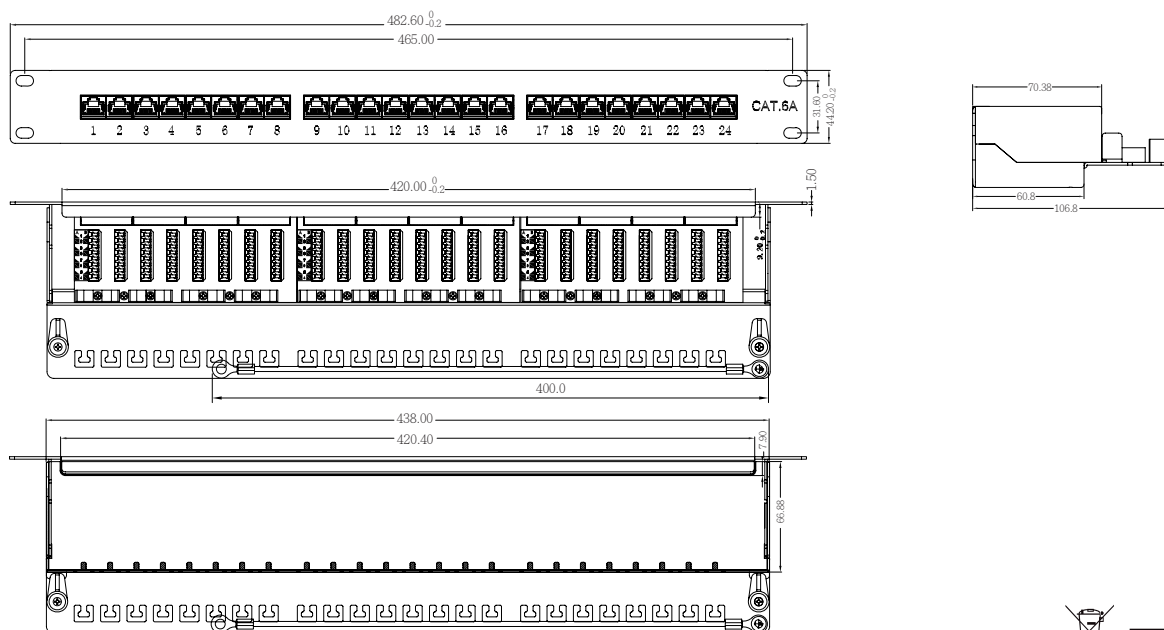

19" Kat.6A Patch Panel 24 Ports

19" Cat.6A Patch Panel 24 Ports

Technical Features

Category 6A Class EA 10G 500 MHz

ISO/IEC 11801 and TIA/EIA 568B.2-10

24 shielded RJ45 jacks

Fully shielded metal housing 1U

RAL7035 Light Grey or RAL9005 Black

Technical Drawings

www.logilink.com

RoHS
compliant

Part no.	Color	EAN Code
NP0060	RAL7035 Light Grey	4052792027167
NP0061	RAL9005 Black	4052792027174

Package Contents

1 x 19" Cat.6A Patch Panel 24 Ports

Packaging Informations

Packing Dimension	483 x 125 x 45mm
Packing Weight	1.8kg
Carton Dimension	535 x 380 x 285mm
Carton Q'ty	10pcs
Carton Weight	19kg