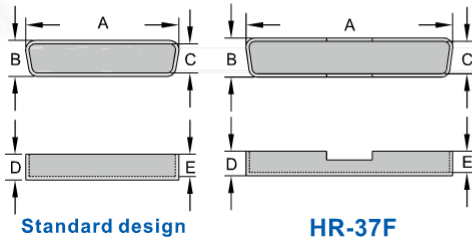

0725 KSS D TYPE HOUSING COVER

UNIT : mm

Item No.	A	B	C	D	E	Packing	Suitable Socket
HR-9M	20.0	11.0	9.2	7.2	6.1	100 pcs	9 pin male
HR-9F	18.1	9.2	7.85	6.5	5.7		9 pin female
HR-15M	28.2	10.9	9.1	7.0	6.0		15 pin male
HR-15F	26.5	9.5	7.5	6.9	5.9		15 pin female
HR-25M	42.0	10.9	9.1	7.3	6.3		25 pin male
HR-25F	40.6	9.5	7.8	6.8	5.9		25 pin female
HR-37F	57.5	10.9	8.3	7.5	6.5	37 pin female	

- Material : PE
- Color : Natural
- To protect pin connector from dirty.