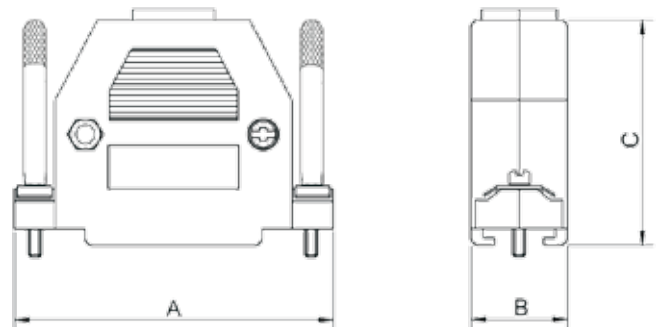

D-Sub Plastic cover, Black, Top Entry, Long knurled jackscrews

TECHNICAL SPECIFICATIONS

Material: UL Recognised Plastic Material
 Operating Temperature: -55°C to +110°C
 Cable Entry: Top
 Thumbscrews: UNC 4-40
 Cable O.D:
 9-way Up to 7,0mm
 15-way Up to 10,0mm
 25-way Up to 11,0mm
 37-way Up to 13,8mm
 50-way Up to 14,0mm
 Colour: Black

Features:

- Available in sizes 9-15-25-37-50
- Suitable for any common Sub-D connector
- Long Jackscrews
- Re-openable
- Available in two colours: Black & Light Grey
- Also available in Metalized Version

Size CCOV	A	B	C
9-way	31,0	16,0	40,2
15-way	39,6	17,4	38,0
25-way	55,0	16,5	44,5
37-way	69,0	24,0	52,5
50-way	69,5	19,5	44,5

Ordering information:

Size:	P/N - Kitted:	Product Code:
9-way	2360-0102-21	CCOV 9-SCL-BK
15-way	2360-0102-22	CCOV15-SCL-BK
25-way	2360-0102-23	CCOV25-SCL-BK
37-way	2360-0102-24	CCOV37-SCL-BK
50-way	2360-0102-25	CCOV50-SCL-BK