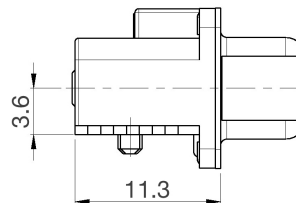

## Specification

Front shell	Steel, tin plated
Housing	Black thermoplastic
Flammability	UL 94V-0
Contact area plating	0.80µm Au

All materials are RoHS compliant

## Connector Range

Type	No of Ways	3mm Hole	4-40 Threaded Inserts	4-40 Female Screwlocks	M3 Threaded Inserts	M3 Female Screwlocks
Plug	9	0-1740195-2	1-1740195-2	3-1740195-2	2-1740195-2	4-1740195-2
	15	0-1740197-2	1-1740197-2	3-1740197-2	2-1740197-2	4-1740197-2
	25	0-1740199-2	1-1740199-2	3-1740199-2	2-1740199-2	4-1740199-2
	37	0-1740201-2	1-1740201-2	3-1740201-2	2-1740201-2	4-1740201-2
Socket	9	0-1740194-2	1-1740194-2	3-1740194-2	2-1740194-2	4-1740194-2
	15	0-1740196-2	1-1740196-2	3-1740196-2	2-1740196-2	4-1740196-2
	25	0-1740198-2	1-1740198-2	3-1740198-2	2-1740198-2	4-1740198-2
	37	0-1740200-2	1-1740200-2	3-1740200-2	2-1740200-2	4-1740200-2

No of Ways	Dim A	Dim B	Dim C	Dim D
9	30.80	31.00	20.10	16.60
15	39.20	39.30	28.40	24.90
25	53.05	53.05	42.15	38.65
37	69.40	69.50	58.60	55.10

All dimensions in mm