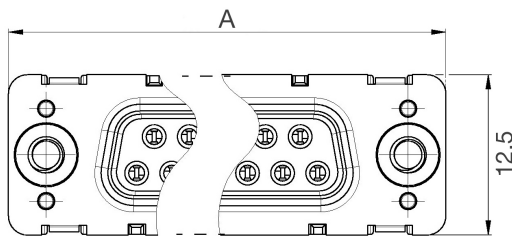

## Specification

Front shell	Steel, tin plated
Housing	Black thermoplastic
Flammability	UL 94V-0
Contact area plating	0.80µm Au

All materials are RoHS compliant

## Connector Range

Type	No of Ways	3mm Hole	4-40 Threaded Inserts	4-40 Female Screwlocks	M3 Threaded Inserts	M3 Female Screwlocks
Plug	9	0-1740195-2	1-1740195-2	3-1740195-2	2-1740195-2	4-1740195-2
	15	0-1740197-2	1-1740197-2	3-1740197-2	2-1740197-2	4-1740197-2
	25	0-1740199-2	1-1740199-2	3-1740199-2	2-1740199-2	4-1740199-2
	37	0-1740201-2	1-1740201-2	3-1740201-2	2-1740201-2	4-1740201-2
Socket	9	0-1740194-2	1-1740194-2	3-1740194-2	2-1740194-2	4-1740194-2
	15	0-1740196-2	1-1740196-2	3-1740196-2	2-1740196-2	4-1740196-2
	25	0-1740198-2	1-1740198-2	3-1740198-2	2-1740198-2	4-1740198-2
	37	0-1740200-2	1-1740200-2	3-1740200-2	2-1740200-2	4-1740200-2

No of Ways	Dim A	Dim B	Dim C	Dim D
9	30.80	31.00	20.10	16.60
15	39.20	39.30	28.40	24.90
25	53.05	53.05	42.15	38.65
37	69.40	69.50	58.60	55.10

All dimensions in mm