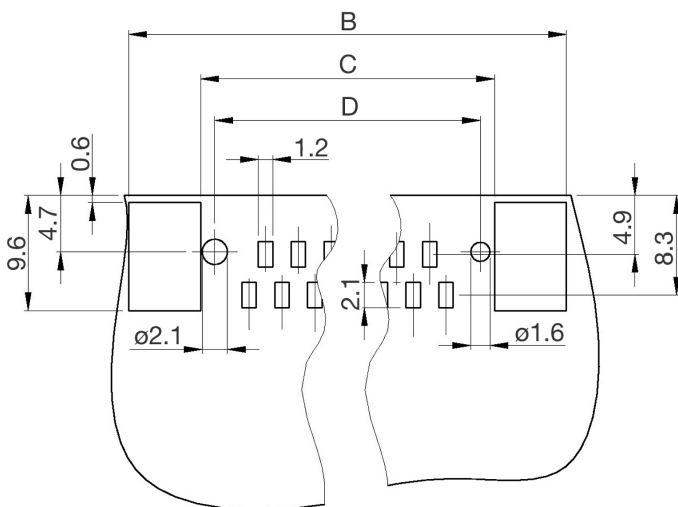

## Specification

Front shell	Steel, tin plated
Housing	Black thermoplastic
Flammability	UL 94V-0
Contact area plating	0.80µm Au

All materials are RoHS compliant

## Connector Range

Type	No of Ways	3mm Hole	4-40 Threaded Inserts	4-40 Female Screwlocks	M3 Threaded Inserts	M3 Female Screwlocks
Plug	9	0-1740195-2	1-1740195-2	3-1740195-2	2-1740195-2	4-1740195-2
	15	0-1740197-2	1-1740197-2	3-1740197-2	2-1740197-2	4-1740197-2
	25	0-1740199-2	1-1740199-2	3-1740199-2	2-1740199-2	4-1740199-2
	37	0-1740201-2	1-1740201-2	3-1740201-2	2-1740201-2	4-1740201-2
Socket	9	0-1740194-2	1-1740194-2	3-1740194-2	2-1740194-2	4-1740194-2
	15	0-1740196-2	1-1740196-2	3-1740196-2	2-1740196-2	4-1740196-2
	25	0-1740198-2	1-1740198-2	3-1740198-2	2-1740198-2	4-1740198-2
	37	0-1740200-2	1-1740200-2	3-1740200-2	2-1740200-2	4-1740200-2

No of Ways	Dim A	Dim B	Dim C	Dim D
9	30.80	31.00	20.10	16.60
15	39.20	39.30	28.40	24.90
25	53.05	53.05	42.15	38.65
37	69.40	69.50	58.60	55.10

All dimensions in mm