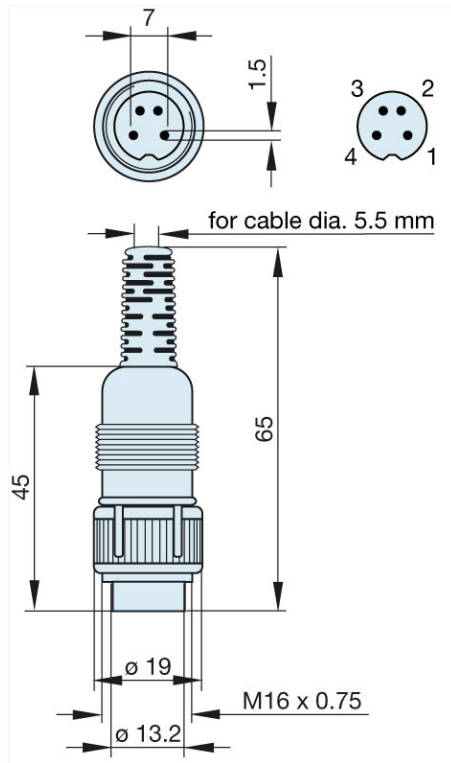

HIRSCHMANN

A Belden Brand

Industrial Connecting Solutions: Circular Connectors: Audio/Video Connectors: DIN EN 60 130-09 Connectors (MAS/MAK series): with locking screw: Straight plugs: MAS 4100 grau/grey
<http://www.e-catalog.beldensolutions.com/link/57078-24228-256281-256282-24384-24391-24393-34521/en/conf/ui/state>

Picture

Drawing

Belden Deutschland GmbH
Im Gewerbepark 2
58579 Schalksmühle
Germany
Phone: +49 7127/14-1806
E-Mail: icos-sales@belden.com

The information published in the websites has been compiled as carefully as possible. It is subject to alteration without notice in technical as well as in price-related/commercial respect. The complete information and data were available on user documentation. Mandatory information can only be obtained by a concrete query.