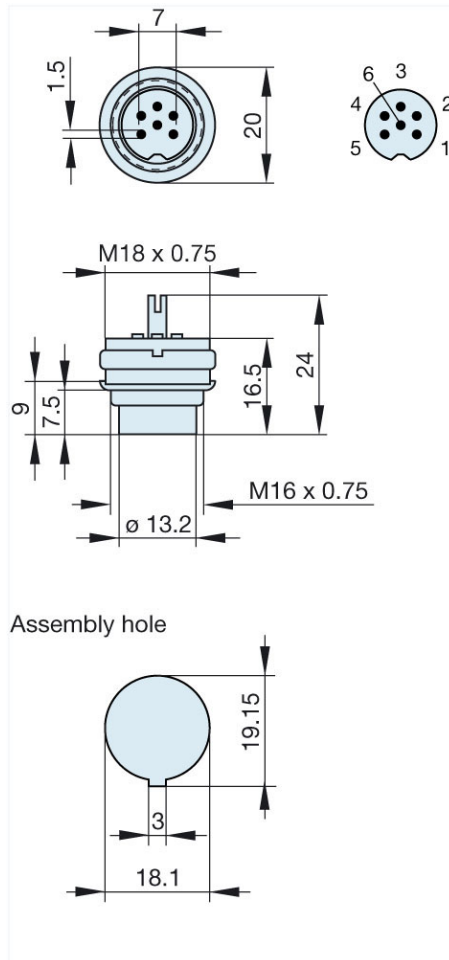

Picture
Drawing

Belden Deutschland GmbH
Im Gewerbepark 2
58579 Schalksmühle
Germany
Phone: +49 7127/14-1806
E-Mail: icos-sales@belden.com

The information published in the websites has been compiled as carefully as possible. It is subject to alteration without notice in technical as well as in price-related/commercial respect.