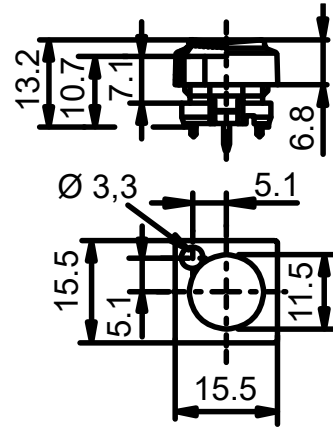

KEY CAP PITCH 16 WITH LED WINDOW

PRODUCT NUMBER 829.000011

TECHNICAL DATA

Product number	829.000.011
Actuator color / printing	
Product family	key cap pitch 16 with LED window
Accessories Category	Key caps
Pitch	16 mm
Weight	.457 g
ROHS conform	yes
Actuators and additional actuators	PA, anthracite, similar RAL 9011
Stock version	•

PRODUCT IMAGE

(Similar to original product)

DRAWINGS

Technical changes reserved. Dimensions are not binding.
Detailed specifications available on request.

Marquardt GmbH · Schloss-Straße 16 · 78604 Rietheim-Weilheim · Germany
Phone: +49 (0) 7424 / 99-0 · Fax: +49 (0) 7424 / 99-2399 · www.marquardt.com · marquardt@marquardt.de