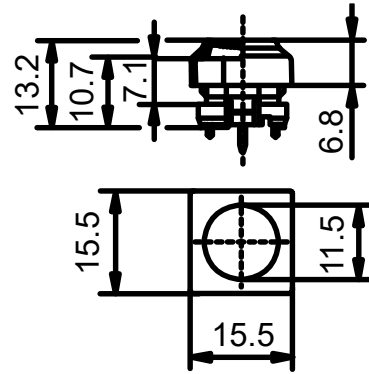

Technical changes reserved. Dimensions are not binding.
Detailed specifications available on request.

Marquardt GmbH · Schloss-Straße 16 · 78604 Rietheim-Weilheim · Germany
Phone: +49 (0) 7424 / 99-0 · Fax: +49 (0) 7424 / 99-2399 · www.marquardt.com · marquardt@marquardt.de