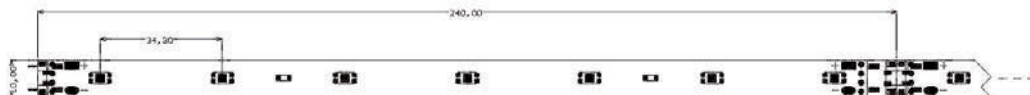

Additional Information

Color	Cool white WH	Cool white WH	Warm white WW	Warm white WW	Neutral white WN	Warm white WW
Voltage				24 V DC		
Power				8,0 W/m		
Power of single LED				0,27 W		
Current				0,33 A/m		
Luminocity	1320 lm/m	1320 lm/m	1280 lm/m	1280 lm/m	1320 lm/m	1150 lm/m
Qty LED				29 LED/m		
Distance between LED				34,2 mm		
Can be cut into section				24 cm		
Width				10 mm		
Height				3 mm		
Color temperature / Wavelength scope	6500 K	5000 K	3500 K	3000 K	4000 K	2700 K
Beam angle				120°		
Color rendering index (Ra)				80		
Operating temperature				-25 - +60°C		
Storage temperature				-40 - +80°C		
IP degree				IP20