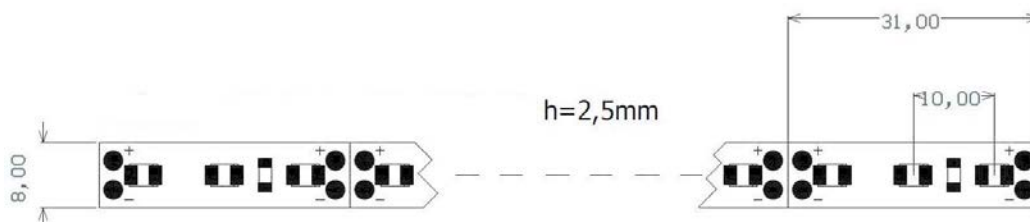

## LED tape OPxx3528-9612EG - PRODUCT DATASHEET

<b>Voltage</b>	12 V DC
<b>Power</b>	7,7 W/m
<b>Luminocity</b>	390 lm/m
<b>Qty LED</b>	96 LED/m
<b>Distance between LED</b>	10 mm
<b>Can be cut into section</b>	3,1 cm

### Basic infomation:

- MODULES CAN BE SPLIT INTO 3,1 CM SECTIONS (3LED)
- MODULES CAN BE JOINED INTO LONGER STRINGS (MAXIMUM LENGHT OF LED SECTION WITH ONE POWER-SUPPLY POINT: 5M)

### Additional Information

Color	Cool white W	Warm white WW	Red R	Green G	Blue B	Yellow Y
<b>Voltage</b>			12 V DC			
<b>Power</b>			7,7 W/m			
<b>Power of single LED</b>			0,08 W			
<b>Current</b>			0,64 A/m			
<b>Luminocity</b>	390 lm/m	360 lm/m	100 lm/m	240 lm/m	80 lm/m	90 lm/m
<b>Qty LED</b>			96 LED/m			
<b>Distance between LED</b>			10 mm			
<b>Can be cut into section</b>			3,1 cm			
<b>Width</b>			8 mm			
<b>Height</b>			2,5 mm			
<b>Color temperature / Wavelength scope</b>	6000 K	3000 K	619-635 nm	512-528 nm	463-475 nm	584-595 nm
<b>Beam angle</b>			120°			
<b>Color rendering index (Ra)</b>			70			
<b>Operating temperature</b>			-25 - +60°C			
<b>Storage temperature</b>			-40 - +80°C			
<b>IP degree</b>			IP61			