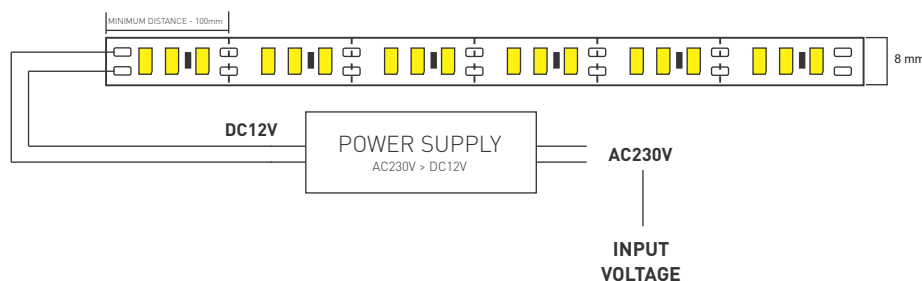

PRODUCT DATA

Order code	LS-L60-4W-XXXXX(24V)
LED Type	2835
Luminous efficacy	130 lm/W
Typical luminous flux, lm	520 lm/m
Wattage	4.13 W/m
Ingress protection	IP 20
Colometric data, CCT	3000/4000/6500 K
Color rendering index	84 CRI
LED strip Dimensions , mm	5000 x 8 x 2 mm
Operating temperature	-20°C ~ +40°C
L80 lifetime	L80B10 > 36000 hours (@Ta 25 °C)
Warranty	2 years limited

LS-L60-4W

2 year
warranty

APPLICATIONS

- Signage
- Accent lighting
- Furniture

**CUT ONLY WHERE
IT IS SPECIFIED**

SHIPPING INFORMATION

Single bag quantity	5m
Carton box quantity	500m

This product is only suitable for connection to dedicated Class 1 or Class 2 power supplies rated DC24V (± 5%)