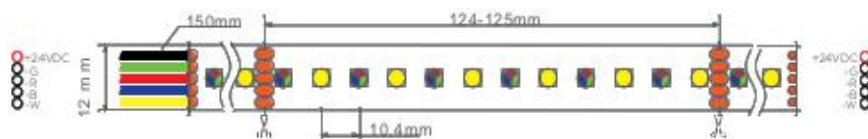

Specifications (参数)

Item NO. 产品型号	HH-SRGBW96F012W24-5050				
Light Source 使用光源	5050 RGBW				
Input Voltage 输入电压	24VDC				
PCB Width 板宽	12mm, 3oz				
Recommend Power 推荐功率	23W				
Color 颜色	WW/NW 3000K/4000K/5000K	R 635nm	G 515nm	B 465nm	4in1 6000K
Efficiency 光效	68lm/w	/	/	/	40Lm/W
Brightness 亮度	1564lm	/	/	/	920lm
LED Qty/M LED灯数/米	48 Pcs RGB + 48 Pcs white color				
Length 长度	5m/Roll				
Size 尺寸	5000mm * 12mm				
Cutting Length 裁剪长度	125mm