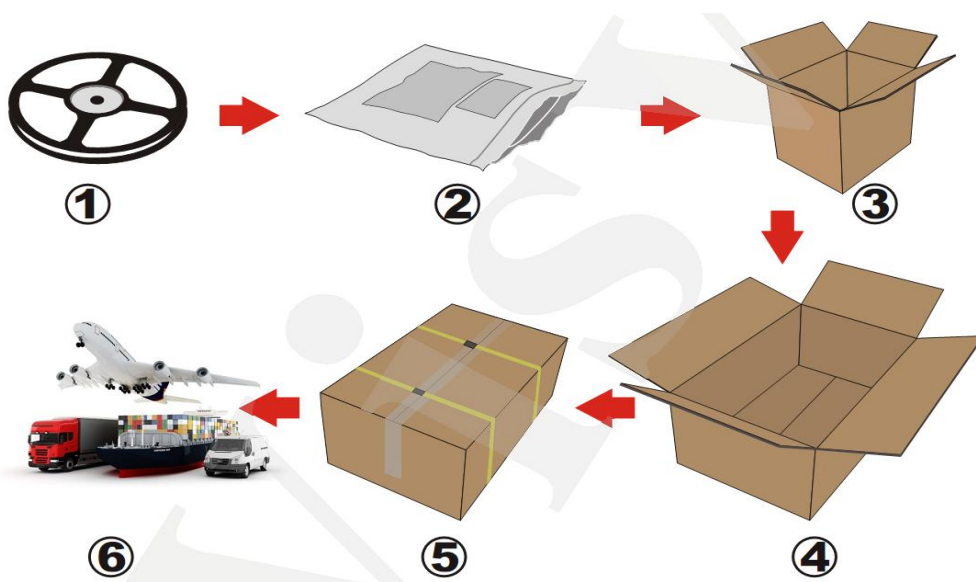

* Usually most of the power supply has a efficiency between 80%-95%, so when choosing the power supply, the total watts of the strips should be smaller than 80% of the rate power of the led power supply.

通常大部分电源的输出效率大概在80%-95%，所以当选择电源时，应注意灯带的输出功率必须小于电源额定功率的80%。

Applications (应用)

* Used in linear lights as lighting source; used for indoor or outdoor decorations.
作为线条灯条光源，用作室内室外的装饰。

Package (包装)

①) 5 meters per roll.
5m一卷。

②) Each roll packed with anti-static bags, and label on it.
每一卷放入静电袋中，静电袋表面贴标签。

③) 25 rolls into a small box.
25卷放入一个小箱子中。

④-⑤) 2 small boxes into a large carton 520*320*300mm.
2个小箱放入一个大箱。

⑥) Delivery.
发货。