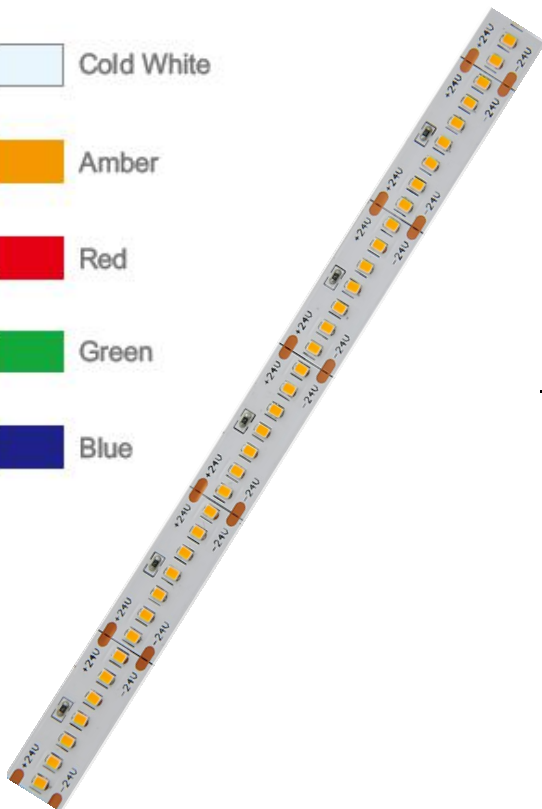

 Warm White

 Neutral White

 Cold White

 Amber

 Red

 Green

 Blue

FEATURES

- Mercury free, no UV or IR emissions.
- DC24V
- 16watts/m
- 5000Hrs LED life time
- Dimmable
- CE,Rohs,UL,cUL

SPECIFICATIONS

Length	5 meters/Roll
Power	16watts/m
Width	10mm
LED Qty	240LED/m
Input Voltage	24VDC
Lumen	6-7lm/LED
PCB	2, 3 OZ
CRI	90+
Waterproof	IP/20/IP54/IP65/IP67/IP68
Lumen	1440

STRUCTURE