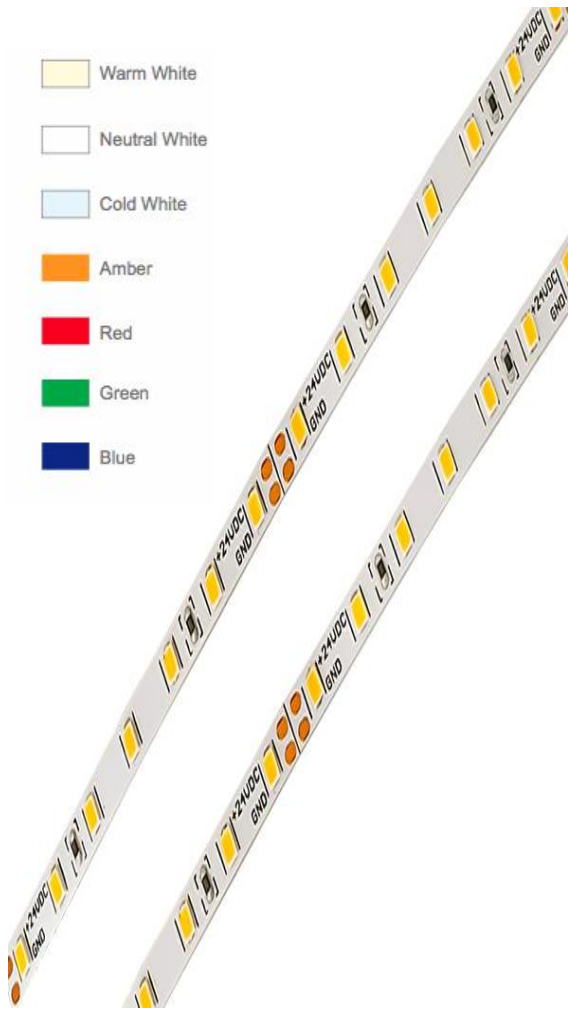

- Warm White
- Neutral White
- Cold White
- Amber
- Red
- Green
- Blue

## FEATURES

- Mercury free, no UV or IR emissions.
- DC24V
- 4.8watts/m
- 5000Hrs LED life time
- Dimmable
- CE,Rohs,UL,cUL

## SPECIFICATIONS

Length	5 meters/Roll
Power	4.8watts/m
Width	3.5mm
LED Qty	140LED/m
Input Voltage	24VDC
Lumen	6-7lm/LED
PCB	2 OZ
CRI	90+
Waterproof	IP20/IP54/IP65/IP67/IP68
Lm/m	430

## STRUCTURE