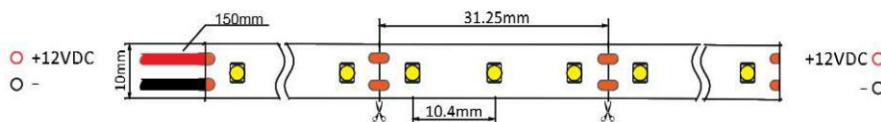

HH-S96F008W12-2835

- Warm White
- Neutral White
- Cold White
- Amber
- Red
- Green
- Blue

FEATURES

- Mercury free, no UV or IR emissions.
- DC12V
- 15watts/m
- 5000Hrs LED life time
- Dimmable
- CE,Rohs,UL,cUL

SPECIFICATIONS

Length	5 meters/Roll
Power	14watts/m
Width	8/10mm
LED Qty	96LED/m
Input Voltage	12VDC
Lumen	22-24lm/LED
PCB	2, 3, 4 OZ
CRI	70+, 80+
Waterproof	IP20/IP54/IP65/IP67/IP68

STRUCTURE

-
-
-
- Long life span
50,000 hours
- 12 VDC
- Cut into 3 segments
- 5m
- 120°
- 3 YEARS WARRANTY