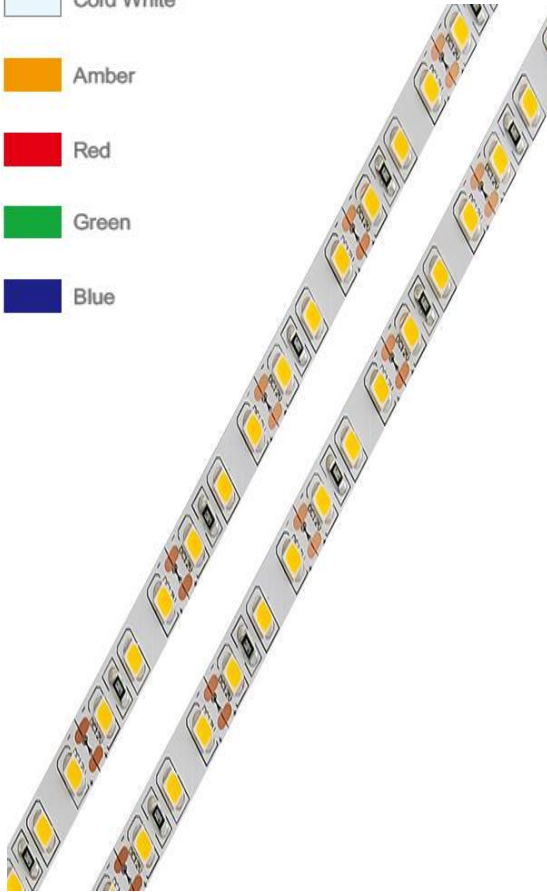

HH-S96F008W12-2835

- Warm White
- Neutral White
- Cold White
- Amber
- Red
- Green
- Blue

FEATURES

- Mercury free, no UV or IR emissions.
- DC12V
- 15watts/m
- 5000Hrs LED life time
- Dimmable
- CE,Rohs,UL,cUL

SPECIFICATIONS

Length	5 meters/Roll
Power	14watts/m
Width	8/10mm
LED Qty	96LED/m
Input Voltage	12VDC
Lumen	22-24lm/LED
PCB	2, 3, 4 OZ
CRI	70+, 80+
Waterproof	IP20/IP54/IP65/IP67/IP68

STRUCTURE

-
-
-
- Long life span
50,000 hours
- 12 VDC
- Cut into 3 segments
- 5m
- 120°
- 3 YEARS WARRANTY