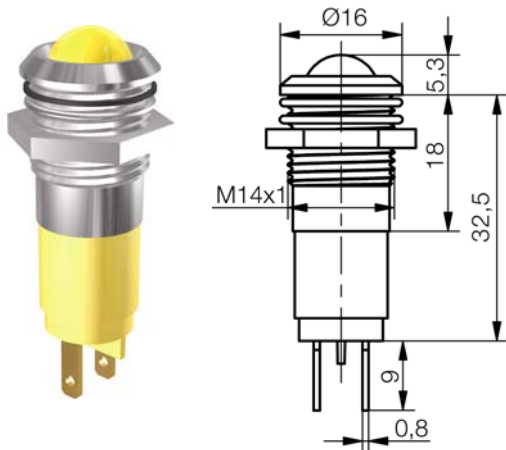

glanzchrom / chromium plated Typ / type	Artikel Nr.: / part number			
	12-14 V	24-28 V	130 V AC	230 V AC
rot / red	SWBU 14022	SWBU 14024	SWBU 14027	SWBU 14028
gelb / yellow	SWBU 14122	SWBU 14124	SWBU 14127	SWBU 14128
grün / green	SWBH 14222	SWBH 14224	SWBH 14227	SWBH 14228
blau / blue	SWBU 14422	SWBU 14424	SWBU 14427	SWBU 14428
weiß / white	SWBU 14622	SWBU 14624	SWBU 14627	SWBU 14628
ultra-grün / ultra-green	SWBU 14722	SWBU 14724	SWBU 14727	SWBU 14728

schwarzchrom / black chromium Typ / type	Artikel Nr.: / part number			
	12-14 V	24-28 V	130 V AC	230 V AC
rot / red	SWDU 14022	SWDU 14024	SWDU 14027	SWDU 14028
gelb / yellow	SWDU 14122	SWDU 14124	SWDU 14127	SWDU 14128
grün / green	SWDH 14222	SWDH 14224	SWDH 14227	SWDH 14228
blau / blue	SWDU 14422	SWDU 14424	SWDU 14427	SWDU 14428
weiß / white	SWDU 14622	SWDU 14624	SWDU 14627	SWDU 14628
ultra-grün / ultra-green	SWDU 14722	SWDU 14724	SWDU 14727	SWDU 14728