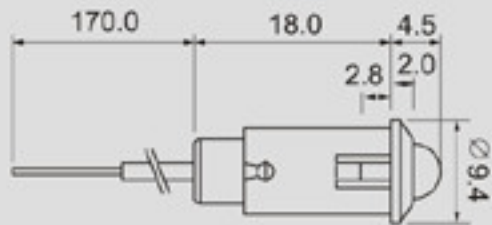

R9-73L

0.5~2.0mm

DC500V 100M

12/24V DC

AC 500V 1 minute

Red, Yellow, Green

-20°C~+80°C

TERMINAL

1 1 WIRE

CUT-OUT

FEATURES:

- Material:
Body: nylon (UL flame: 94V-2).
Base: nylon (UL flame: 94V-2).
- Fits \varnothing 5mm LED.
- Wire: 24 AWG UL1007, 170mm long.
- Mounting: snap-in type.