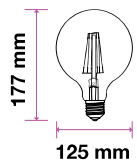

MODEL	WATTS	EQ.WATTS	LUMENS	BASE	SHAPE	BOX QTY.
VT-297	6w	55w	725	E27	G125	20 pcs

SKU: 291 | 2200K WARM WHITE