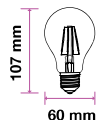

LED Bulbs-E27

4w VT-2194

SKU: 7367 - 2700K Warm White 3800157628587

EQ. Watts:	40w
Voltage/Frequency:	AC:220-240V,50Hz
Luminous Flux:	400lm
Commercial Type:	G45

LED Type:	SMD
CRI:	>80
PF:	>0.4
Base:	E27

Beam Angle:	300°
Body Type:	Glass
Dimension:	45x75mm
Box Qty:	50 Pcs

LED Candle Filament Bulbs

4w VT-2104

SKU: 7282 - 2700K Warm White 3800157623728

EQ. Watts:	40w
Voltage/Frequency:	AC:220-240V,50Hz
Luminous Flux:	400lm
Commercial Type:	Candle

LED Type:	SMD
CRI:	>80
PF:	>0.4
Base:	E14

Beam Angle:	300°
Body Type:	Glass
Dimension:	35x100mm
Box Qty:	50 Pcs

LED Candle Filament Bulbs

4w VT-2134D

SKU: 7284 - 2700K Warm White 3800157623742

EQ. Watts:	35w
Voltage/Frequency:	AC:220-240V,50Hz
Luminous Flux:	350lm
Commercial Type:	Candle

LED Type:	SMD
CRI:	>80
PF:	>0.5
Base:	E14

Beam Angle:	300°
Body Type:	Glass
Dimension:	35x100mm
Box Qty:	50 Pcs

LED Candle Filament Bulbs

4w VT-2174

SKU: 7365 - 2700K Warm White 3800157628563

EQ. Watts:	40w
Voltage/Frequency:	AC:220-240V,50Hz
Luminous Flux:	400lm
Commercial Type:	Candle

LED Type:	SMD
CRI:	>80
PF:	>0.4
Base:	E14

Beam Angle:	300°
Body Type:	Glass
Dimension:	35x100mm
Box Qty:	50 Pcs

LED Filament Bulbs

4w VT-2114

SKU: 7283 - 2700K Warm White 3800157623735

EQ. Watts:	40w
Voltage/Frequency:	AC:220-240V,50Hz
Luminous Flux:	400lm
Commercial Type:	A60

LED Type:	SMD
CRI:	>80
PF:	>0.4
Base:	E27

Beam Angle:	300°
Body Type:	Glass
Dimension:	60x107mm
Box Qty:	25 Pcs