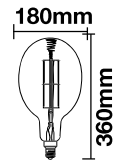

EQ. Watts:	50w
Voltage/Frequency:	AC:220-240V,50Hz
Luminous Flux:	600lm
Commercial Type:	BF180

LED Type:	Filament
CRI:	>80
PF:	>0.5
Base:	E27

Beam Angle:	340°
Body Type:	Glass
Dimension:	180x360mm
Box Qty:	6 Pcs