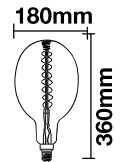

EQ. Watts:	40w
Voltage/Frequency:	AC:220-240V,50Hz
Luminous Flux:	500lm
Commercial Type:	BF180

LED Type:	Filament
CRI:	>80
PF:	>0.5
Base:	E27

Beam Angle:	340°
Body Type:	Glass
Dimension:	180x360mm
Box Qty:	6 Pcs