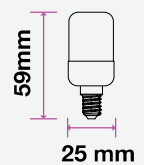

LED PLASTIC BULBS

ST26 | T37

A decorative and efficient range of Candle, G45, P45, lamps for intricate light fittings in wall lamps, chandeliers and table lamps. This new generation of LED plastic bulbs includes our 9w to 18w A58, A65, and A80 lamps which are ideal for general purpose lighting at residential, commercial, and industrial areas.

- **ST26, T37, C37, and G45 shapes available**
- **Standard color temperatures**
- **30,000-hr lifespan**
- **200° Beam Angle**
- **AC:220-240V,50Hz**
- **CRI: >80**

5 YEAR
WARRANTY*

MODEL	WATTS	EQ.WATTS	LUMENS	BASE	SHAPE	BOX QTY.
VT-202	2w	20w	180	E14	ST26	400 pcs

- SKU: 234 | 3000K WARM WHITE
- SKU: 235 | 4000K DAY WHITE
- SKU: 236 | 6400K WHITE

MODEL	WATTS	EQ.WATTS	LUMENS	BASE	SHAPE	BOX QTY.
VT-248	8w	50w	660	E14	T37	200 pcs

- SKU: 267 | 3000K WARM WHITE
- SKU: 268 | 4000K DAY WHITE
- SKU: 269 | 6400K WHITE

MODEL	WATTS	EQ.WATTS	LUMENS	BASE	SHAPE	BOX QTY.
VT-237	8w	50w	660	E27	T37	200 pcs

- SKU: 144 | 3000K WARM WHITE
- SKU: 145 | 4000K DAY WHITE
- SKU: 146 | 6400K WHITE