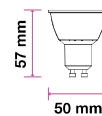

Spotlights-GU10-Lens-38°

7W VT-2886D

SKU: 1666 - 3000K Warm White 3800157602075
SKU: 1667 - 4500K Day White 3800157602082
SKU: 1668 - 6000K White 3800157602099

EQ. Watts: 50w
Voltage/Frequency: AC:220-240V,50Hz
Luminous Flux: 550lm
LED Type: SMD

CRI: >80
PF: >0.5
Base: GU10
Beam Angle: 38°

Body Type: Plastic
Dimension: 50x57mm
Box Qty: 200 Pcs

Spotlights-MR16-Lens-38°

7W VT-1967

SKU: 1663 - 3000K Warm White 3800157602044
SKU: 1664 - 4500K Day White 3800157602051
SKU: 1665 - 6000K White 3800157602068

EQ. Watts: 50w
Voltage/Frequency: AC/DC:12V,50Hz
Luminous Flux: 550lm
LED Type: SMD

CRI: >80
PF: >0.5
Base: MR16
Beam Angle: 38°

Body Type: Plastic
Dimension: 50x50mm
Box Qty: 200 Pcs

Spotlights-GU10-Lens-38°

8W VT-2889

SKU: 1693 - 3000K Warm White 3800157608947
SKU: 1695 - 6400K White 3800157608961

EQ. Watts: 80w
Voltage/Frequency: AC:220-240V,50Hz
Luminous Flux: 750lm
LED Type: SMD

CRI: >80
PF: >0.5
Base: GU10
Beam Angle: 38°

Body Type: Plastic
Dimension: 50x55mm
Box Qty: 200 Pcs

Spotlights-GU10-Milky Cover-110°

3W VT-1933

SKU: 7126 - 3000K Warm White 3800157610148
SKU: 7127 - 4000K Day White 3800157610155
SKU: 7128 - 6400K White 3800157610162

EQ. Watts: 25w
Voltage/Frequency: AC:220-240V,50Hz
Luminous Flux: 210lm
LED Type: SMD

CRI: >80
PF: >0.4
Base: GU10
Beam Angle: 110°

Body Type: Plastic
Dimension: 50x57mm
Box Qty: 200 Pcs

Spotlights-GU10-Milky Cover-110°

5W VT-1975

SKU: 1685 - 3000K Warm White 3800157606240
SKU: 1686 - 4000K Day White 3800157606257
SKU: 1687 - 6000K White 3800157606264

EQ. Watts: 35w
Voltage/Frequency: AC:220-240V,50Hz
Luminous Flux: 400lm
LED Type: SMD

CRI: >80
PF: >0.4
Base: GU10
Beam Angle: 110°

Body Type: Plastic
Dimension: 50x57mm
Box Qty: 200 Pcs