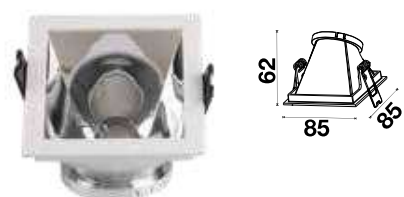

Fitting Square-GU10

Model No	VT-875-WC
SKU:	3168
Base:	GU10
Material:	Aluminium+PC
Shape:	Square
Color of Fixture:	White+Chrome
Dimension:	85x85x62mm
Cutting Size:	80x80mm
EAN:	3800157639118
Box Qty:	50 Pcs