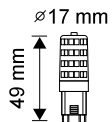

EQ. Watts:	25w
Voltage/Frequency:	AC:220-240V,50Hz
Luminous Flux:	300lm
LED Type:	SMD

CRI:	>80
PF:	>0.5
Base:	G9
Beam Angle:	300°

Body Type:	Plastic
Dimension:	17x49mm
Box Qty:	300 Pcs

**NEW**

Capsules-G9