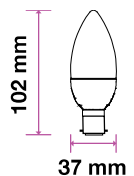

MODEL	WATTS	EQ.WATTS	LUMENS	BASE	SHAPE	BOX QTY.
VT-299D	5.5w	40w	470	B15	Candle	200 pcs

SKU: 861 | 3000K WARM WHITE