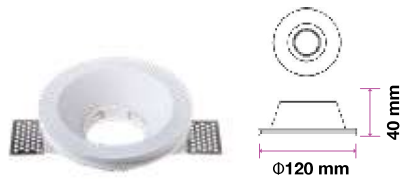

Fitting-Round-GU10

Model No	VT-776RD
SKU:	3640
Base:	GU10
Material:	Gypsum
Shape:	Round
Color of Fixture:	White
Dimension:	Ø120x40mm
Cutting Size:	Ø123mm
EAN:	3800157616348
Box Qty:	24 Pcs