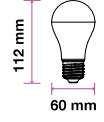

LED Bulbs-E27

9W VT-2149

SKU: 7309 - 3 IN 1 3800157623995

EQ. Watts: 60w
Voltage/Frequency: AC:220-240V,50Hz
Luminous Flux: 806lm
Commercial Type: A60

LED Type: SMD
CRI: >80
PF: >0.5
Base: E27

Beam Angle: 200°
Body Type: ThermoPlastic
Dimension: 60x112mm
Box Qty: 25 Pcs