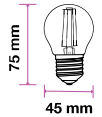

EQ. Watts:	10w
Voltage/Frequency:	AC:220-240V,50Hz
Luminous Flux:	60lm
Commercial Type:	G45

LED Type:	Filament
CRI:	>80
PF:	>0.4
Base:	E27

Beam Angle:	300°
Body Type:	Glass
Dimension:	45x75mm
Box Qty:	100 Pcs