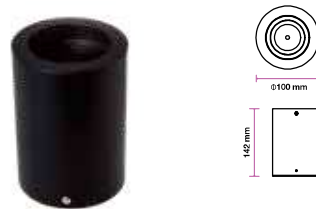

Fitting-Round-GU10

Model No	VT-796-B
SKU:	3628
Base:	GU10
Material:	Die Cast Aluminium
Shape:	Round
Color of Fixture:	Black
Dimension:	Ø142x100mm
Cutting Size:	N/A
EAN:	3800157612050
Box Qty:	50 Pcs