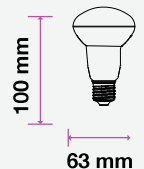

MODEL	WATTS	EQ.WATTS	LUMENS	BASE	SHAPE	BOX QTY.
VT-263	8w	60w	570	E27	R63	200 pcs
SKU: 141 | 3000K WARM WHITE SKU: 142 | 4000K DAY WHITE SKU: 143 | 6400K WHITE