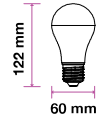

LED Bulbs-E27

9W VT-2129

SKU: 7288 - 2700K Warm White 3800157623780
SKU: 7289 - 4000K Day White 3800157623797
SKU: 7290 - 6400K White 3800157623803

EQ. Watts: 60w
Voltage/Frequency: AC:220-240V,50Hz
Luminous Flux: 806lm
Commercial Type: A60

LED Type: SMD
CRI: >80
PF: >0.5
Base: E27

Beam Angle: 200°
Body Type: ThermoPlastic
Dimension: 60x112mm
Box Qty: 25 Pcs