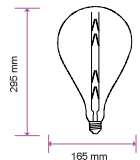

SpecialBulbs

Smoky-G165-E27

8W VT-2159-S

SKU: 45651 - 2200K Warm White 3800157641203

Voltage/Frequency:	AC:220-240V,50Hz
Luminous Flux:	240lm
Commercial Type:	G165

LED Type:	Filament
CRI:	>80
PF:	>0.45
Base:	E27

Beam Angle:	300°
Body Type:	Glass
Dimension:	Ø165x295mm
Box Qty:	6 Pcs