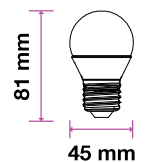

MODEL	WATTS	EQ.WATTS	LUMENS	BASE	SHAPE	BOX QTY.
VT-245	4.5w	40w	470	E27	G45	200 pcs
SKU: 261 | 3000K WARM WHITE SKU: 262 | 4000K DAY WHITE SKU: 263 | 6400K WHITE