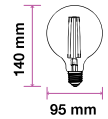

Amber Cover -Filament-Globe-E27

8W VT-2019

SKU: 7145 - 2200K Warm White 3800157610605

EQ. Watts:	65w
Voltage/Frequency:	AC:220-240V,50/60Hz
Luminous Flux:	800lm
Commercial Type:	G95

LED Type:	Filament
CRI:	>80
PF:	>0.5
Base:	E27

Beam Angle:	300°
Body Type:	Glass
Dimension:	95x140mm
Box Qty:	50 Pcs