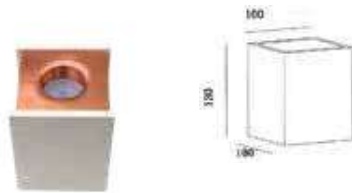

Fitting-Square Metal-1XGU10

Model No	VT-860-MR
SKU:	3115
Base:	GU10
Material:	Gypsum with metal
Shape:	Square
Color of Fixture:	White+Matt Rose Gold
Dimension:	100x100x130mm
Cutting Size:	N/A
EAN:	3800157634403
Box Qty:	12pcs