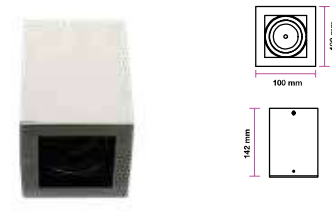

Fitting-Square-GU10

Model No	VT-797-SN
SKU:	3632
Base:	GU10
Material:	Die Cast Aluminium
Shape:	Square
Color of Fixture:	Satin Nickel
Dimension:	100x100x142mm
Cutting Size:	N/A
EAN:	3800157612098
Box Qty:	50 Pcs