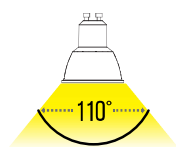

## KEY FEATURES

- Classic halogen-like design with up to 80% power savings
- Compatibility ensured: available in all existing spotlight holders
- Optional beam angles: ranging from 38°D to 300°D
- Set the right tone: dimmable options available