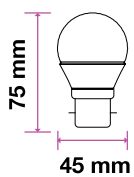

MODEL	WATTS	EQ.WATTS	LUMENS	BASE	SHAPE	BOX QTY.
VT-221	5.5w	40w	470	B22	G45	192 pcs

SKU: 104 | 3000K WARM WHITE