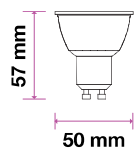

MODEL WATTS EQ.WATTS LUMENS BASE BOX QTY.
VT-271 10w 70w 1000 GU10 200 pcs

SKU: 878 | 3000K WARM WHITE
SKU: 879 | 4000K DAY WHITE
SKU: 880 | 6400K WHITE