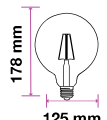

5W VT-2085D

SKU: 7416 - 2200K Warm White 3800157631990

EQ. Watts:	30w
Voltage/Frequency:	AC:220-240V,50/60Hz
Luminous Flux:	300lm
Commercial Type:	G125

LED Type:	Filament
CRI:	>80
PF:	>0.5
Base:	E27

Beam Angle:	300°
Body Type:	Glass
Dimension:	125x175mm
Box Qty:	20 Pcs

6W VT-2126

SKU: 7328 - 2200K Warm White 3800157624725

EQ. Watts:	55w
Voltage/Frequency:	AC:220-240V,50Hz
Luminous Flux:	480lm
Commercial Type:	G125

LED Type:	Filament
CRI:	>70
PF:	>0.5
Base:	E27

Beam Angle:	300°
Body Type:	Glass
Dimension:	125x175mm
Box Qty:	100 Pcs

8W VT-2018D

SKU: 7155 - 2200K Warm White 3800157612203

EQ. Watts:	60w
Voltage/Frequency:	AC:220-240V,50/60Hz
Luminous Flux:	700lm
Commercial Type:	G125

LED Type:	Filament
CRI:	>80
PF:	>0.7
Base:	E27

Beam Angle:	300°
Body Type:	Glass
Dimension:	125x177mm
Box Qty:	12 Pcs

12.5W VT-2153

SKU: 7456 - 2200K Warm White 3800157637855

EQ. Watts:	85w
Voltage/Frequency:	AC:220-240V,50Hz
Luminous Flux:	1240lm
Commercial Type:	G125

LED Type:	Filament
CRI:	>80
PF:	>0.5
Base:	E27

Beam Angle:	330°
Body Type:	Glass
Dimension:	125x178mm
Box Qty:	25 Pcs

NEW

2W VT-2162

SKU: 7473 - 1800K Warm White 3800157640305

EQ. Watts:	9w
Voltage/Frequency:	AC:220-240V, 50Hz
Luminous Flux:	65lm
Commercial Type:	T30

LED Type:	Filament
CRI:	>80
PF:	>0.5
Base:	E27

Beam Angle:	300°
Body Type:	Glass
Dimension:	35x190mm
Box Qty:	100 Pcs