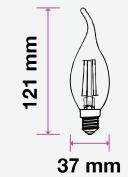

MODEL	WATTS	EQ.WATTS	LUMENS	BASE	SHAPE	BOX QTY.
VT-264	4w	35w	400	E14	Candle	100 pcs

SKU: 275 | 2700K WARM WHITE