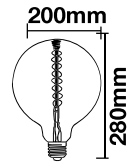

Beam Angle:	340°
Body Type:	Glass
Dimension:	160x298mm
Box Qty:	6 Pcs

**SpecialBulbs**

Filament-A70-E27

**8W** VT-2158D

SKU: 7462 - 2000K Warm White 3800157637374

EQ. Watts:	40w
Voltage/Frequency:	AC:220-240V,50Hz
Luminous Flux:	500lm
Commercial Type:	G200