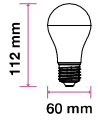

Bulbs-A60-E27

9w VT-2000G

SKU: 7343 - Green 3800157626057

EQ. Watts:	30w
Voltage/Frequency:	AC:220-240V,50Hz
Luminous Flux:	310lm
Commercial Type:	A60

LED Type:	SMD
CRI:	>80
PF:	>0.5
Base:	E27

Beam Angle:	200°
Body Type:	ThermoPlastic
Dimension:	60x112mm
Box Qty:	100 Pcs

Bulbs-A60-E27

9w VT-2000B

SKU: 7344 - Blue 3800157626064

EQ. Watts:	15w
Voltage/Frequency:	AC:220-240V,50Hz
Luminous Flux:	120lm
Commercial Type:	A60

LED Type:	SMD
CRI:	>80
PF:	>0.5
Base:	E27

Beam Angle:	200°
Body Type:	ThermoPlastic
Dimension:	60x112mm
Box Qty:	100 Pcs

LED Bulbs-E27

5w VT-2055

SKU: 7266 - 2700K Warm White 3800157622981

EQ. Watts:	35w
Voltage/Frequency:	AC:220-240V,50Hz
Luminous Flux:	420lm
Commercial Type:	A55

LED Type:	SMD
CI:	>80
PF:	>0.5
Base:	E27

Beam Angle:	200°
Body Type:	ThermoPlastic
Dimension:	55x106mm
Box Qty:	30 Pcs

LED Bulbs-E27

9w VT-1900

SKU: 7240 - 2700K Warm White 3800157620130
SKU: 7241 - 4000K Day White 3800157620147
SKU: 7242 - 6400K White 3800157620154

EQ. Watts:	60w
Voltage/Frequency:	AC:220-240V,50Hz
Luminous Flux:	806lm
Commercial Type:	A60

LED Type:	SMD
CRI:	>80
PF:	>0.5
Base:	E27

Beam Angle:	200°
Body Type:	ThermoPlastic
Dimension:	60x112mm
Box Qty:	20 Pcs

LED Bulbs-B22

9w VT-2069-3PC

SKU: 7246 - 2700K Warm White 3800157620192

EQ. Watts:	60w
Voltage/Frequency:	AC:220-240V,50Hz
Luminous Flux:	806lm
Commercial Type:	A60

LED Type:	SMD
CRI:	>80
PF:	>0.5
Base:	B22

Beam Angle:	200°
Body Type:	ThermoPlastic
Dimension:	60x112mm
Box Qty:	20 Pcs