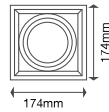

EQ. Watts: 60w  
Voltage/Frequency: AC:200-240V,50Hz  
Luminous Flux: 900lm  
LED Type: COB

CRI: >80  
PF: >0.9  
Base: GU10  
Beam Angle: 40°

Body Type: Plastic Clad Aluminium  
Dimension: Ø111x86mm  
Box Qty: 60 Pcs