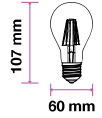

Amber Cover -Filament-A60-E27

8w VT-1958

SKU: 4472 - 2200K Warm White 3800157609067

EQ. Watts:	60w
Voltage/Frequency:	AC:220-240V,50Hz
Luminous Flux:	720lm
Commercial Type:	A67

LED Type:	Filament
CRI:	>80
PF:	>0.5
Base:	E27

Beam Angle:	300°
Body Type:	Glass
Dimension:	67x123mm
Box Qty:	50 Pcs