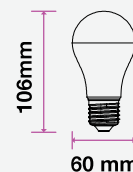

# LED PLASTIC BULBS

A58 | A65 | A80

**5** YEAR WARRANTY\*

A58

A65

A80

MODEL	WATTS	EQ.WATTS	LUMENS	BASE	SHAPE	BOX QTY.
VT-212	11w	75w	1055	E27	A60	100 pcs

- SKU: 231 | 3000K WARM WHITE
- SKU: 232 | 4000K DAY WHITE
- SKU: 233 | 6400K WHITE