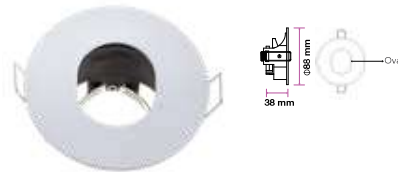

Fitting-Round-GU10

Model No	VT-786
SKU:	3612
Base:	GU10
Material:	Aluminium
Shape:	Round
Color of Fixture:	White
Dimension:	88x38mm
Cutting Size:	Ø75mm
EAN:	3800157607414
Box Qty:	100 Pcs