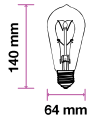

Amber Cover -Filament-ST64-E27

4W VT-1964

SKU: 4361 - 2200K Warm White 3800157602747

EQ. Watts:	40w
Voltage/Frequency:	AC:220-240V,50Hz
Luminous Flux:	350lm
Commercial Type:	ST64

LED Type:	Filament
CRI:	>80
PF:	>0.4
Base:	E27

Beam Angle:	300°
Body Type:	Glass
Dimension:	64x138mm
Box Qty:	50 Pcs

Amber Cover -Filament-ST64-E27

5W VT-2065

SKU: 7218 - 2200K Warm White 3800157617260

EQ. Watts:	30w
Voltage/Frequency:	AC:220-240V,50Hz
Luminous Flux:	300lm
Commercial Type:	ST64

LED Type:	Filament
CRI:	>80
PF:	>0.5
Base:	E27

Beam Angle:	300°
Body Type:	Glass
Dimension:	64x140mm
Box Qty:	100 Pcs

Amber Cover -Filament-ST64-E27

5W VT-2066

SKU: 7220 - 2200K Warm White 3800157617284

EQ. Watts:	30w
Voltage/Frequency:	AC:220-240V,50Hz
Luminous Flux:	300lm
Commercial Type:	ST64

LED Type:	Filament
CRI:	>80
PF:	>0.5
Base:	E27

Beam Angle:	300°
Body Type:	Glass
Dimension:	64x140mm
Box Qty:	100 Pcs

Amber Cover -Filament-ST64-E27

5W VT-2065D

SKU: 7416 - 2200K Warm White 3800157632003

EQ. Watts:	30w
Voltage/Frequency:	AC:220-240V,50/60Hz
Luminous Flux:	300lm
Commercial Type:	ST64

LED Type:	Filament
CRI:	>80
PF:	>0.5
Base:	E27

Beam Angle:	300°
Body Type:	Glass
Dimension:	64x140mm
Box Qty:	100 Pcs

Amber Cover -Filament-ST64-E27

6W VT-1966

SKU: 4362 - 2200K Warm White 3800157602754

EQ. Watts:	45w
Voltage/Frequency:	AC:220-240V,50Hz
Luminous Flux:	500lm
Commercial Type:	ST64

LED Type:	Filament
CRI:	>80
PF:	>0.5
Base:	E27

Beam Angle:	300°
Body Type:	Glass
Dimension:	64x138mm
Box Qty:	50 Pcs