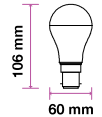

LED Bulbs-E27

11W VT-2113

SKU: 7352 - 2700K Warm White 3800157627412
SKU: 7353 - 4000K Day White 3800157627429
SKU: 7354 - 6400K White 3800157627436

EQ. Watts: 75w
Voltage/Frequency: AC:220-240V,50Hz
Luminous Flux: 1055lm
Commercial Type: A60

LED Type: SMD
CRI: >80
PF: >0.5
Base: E27

Beam Angle: 200°
Body Type: ThermoPlastic
Dimension: 60x120mm
Box Qty: 40 Pcs