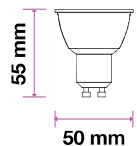

MODEL WATTS EQ.WATTS LUMENS BASE BOX QTY.
VT-291 8w 70w 720 GU10 200 pcs

SKU: 875 | 3000K WARM WHITE
SKU: 876 | 4000K DAY WHITE
SKU: 877 | 6400K WHITE