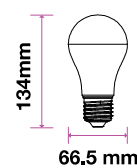

MODEL	WATTS	EQ.WATTS	LUMENS	BASE	SHAPE	BOX QTY.
VT-215	15w	85w	1250	E27	A65	100 pcs

- SKU: 159 | 3000K WARM WHITE
- SKU: 160 | 4000K DAY WHITE
- SKU: 161 | 6400K WHITE