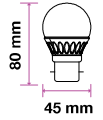

Bulbs-G45-B22

5.5W VT-2197D

SKU: 7419 - 2700K Warm White 3800157633079

EQ. Watts:	50w
Voltage/Frequency:	AC:220-240V,50Hz
Luminous Flux:	470lm
Commercial Type:	G45

LED Type:	SMD
CRI:	>80
PF:	>0.7
Base:	B22

Beam Angle:	200°
Body Type:	ThermoPlastic
Dimension:	45x81mm
Box Qty:	100 Pcs

Bulbs-G45-B22

6W VT-1973

SKU: 4441 - 2700K Warm White 3800157607674

EQ. Watts:	40w
Voltage/Frequency:	AC:220-240V,50Hz
Luminous Flux:	470lm
Commercial Type:	G45

LED Type:	SMD
CRI:	>80
PF:	>0.5
Base:	B22

Beam Angle:	180°
Body Type:	ThermoPlastic
Dimension:	45x80mm
Box Qty:	100 Pcs

Bulbs-Candle-B22

3W VT-2073

SKU: 7230 - 2700K Warm White 3800157619578
SKU: 7231 - 6400K White 3800157619585

EQ. Watts:	25w
Voltage/Frequency:	AC:220-240V,50Hz
Luminous Flux:	250lm
Commercial Type:	Candle

LED Type:	SMD
CRI:	>80
PF:	>0.4
Base:	B22

Beam Angle:	200°
Body Type:	ThermoPlastic
Dimension:	37x102mm
Box Qty:	200 Pcs

Bulbs-Candle-E14

3W VT-2033

SKU: 7196 - 2700K Warm White 3800157615808
SKU: 7197 - 4000K Day White 3800157615815
SKU: 7198 - 6400K White 3800157615822

EQ. Watts:	25w
Voltage/Frequency:	AC:220-240V,50Hz
Luminous Flux:	250lm
Commercial Type:	Candle

LED Type:	SMD
CRI:	>80
PF:	>0.4
Base:	E14

Beam Angle:	200°
Body Type:	ThermoPlastic
Dimension:	37x100mm
Box Qty:	200 Pcs

Bulbs-Candle-E14

4W VT-1818

SKU: 4216 - 2700K Warm White 3800230624796
SKU: 4168 - 4000K Day White 3800230620675
SKU: 4122 - 6400K White 3800230620668

EQ. Watts:	30w
Voltage/Frequency:	AC:220-240V,50Hz
Luminous Flux:	320lm
Commercial Type:	Candle

LED Type:	SMD
CRI:	>80
PF:	>0.4
Base:	E14

Beam Angle:	200°
Body Type:	ThermoPlastic
Dimension:	37x100mm
Box Qty:	200 Pcs