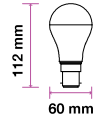

Bulbs-A60-B22

9W VT-2189

SKU: 7422 - 2700K Warm White 3800230626295

EQ. Watts: 60w
Voltage/Frequency: AC:220-240V,50Hz
Luminous Flux: 806lm
Commercial Type: A60

LED Type: SMD
CRI: >80
PF: >0.5
Base: B22

Beam Angle: 200°
Body Type: ThermoPlastic
Dimension: 60x106mm
Box Qty: 100 Pcs