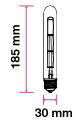

Amber Cover -Filaments-T30-E27

6W VT-2006

SKU: 7143 - 2200K Warm White 3800157610582

EQ. Watts:	50w
Voltage/Frequency:	AC:220-240V,50/60Hz
Luminous Flux:	600lm
Commercial Type:	T30

LED Type:	Filament
CRI:	>80
PF:	>0.5
Base:	E27

Beam Angle:	300°
Body Type:	Glass
Dimension:	30x185mm
Box Qty:	100 Pcs