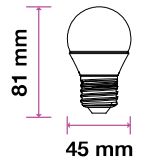

MODEL WATTS EQ.WATTS LUMENS BASE SHAPE BOX QTY.
VT-283 **5.5w** **40w** **470** **E27** **G45** **200 pcs**

SKU: 857 | 3000K WARM WHITE