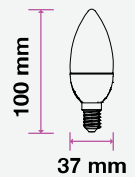

MODEL	WATTS	EQ.WATTS	LUMENS	BASE	SHAPE	BOX QTY.
VT-289	5.5w	40w	470	E27	Candle	200 pcs

- SKU: 858 | 3000K WARM WHITE