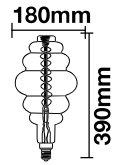

SpecialBulbs

Smoky Filament-S200-E27

8W VT-2188D

SKU: 7465 - 2000K Warm White 3800157637404

EQ. Watts:	30w
Voltage/Frequency:	AC:220-240V,50Hz
Luminous Flux:	350lm
Commercial Type:	S200

LED Type:	Filament
CRI:	>80
PF:	>0.5
Base:	E27

Beam Angle:	340°
Body Type:	Glass
Dimension:	180x390mm
Box Qty:	4 Pcs