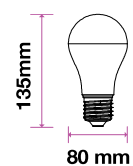

MODEL	WATTS	EQ.WATTS	LUMENS	BASE	SHAPE	BOX QTY.
VT-298	18w	125w	2000	E27	A80	100 pcs

- SKU: 126 | 3000K WARM WHITE
- SKU: 127 | 4000K DAY WHITE
- SKU: 128 | 6400K WHITE