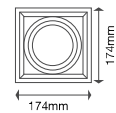

AR111-Accessories

Model No: VT-7221-B Dimension: 174x174 mm
SKU: 3581 Cutting Size: 163x163mm
Base: 1XAR111 EAN: 3800157607063
Material: Aluminium Box Qty: 24 Pcs
Color of Fixture: Black