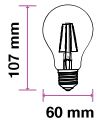

LED Candle Bulbs

5.5W VT-2106

SKU: 7291 - 2700K Warm White 3800157623810
SKU: 7292 - 4000K Day White 3800157623827
SKU: 7293 - 6400K White 3800157623834

EQ. Watts: 40w
Voltage/Frequency: AC:220-240V,50Hz
Luminous Flux: 470lm
Commercial Type: Candle

LED Type: SMD
CRI: >80
PF: >0.5
Base: E14

Beam Angle: 200°
Body Type: ThermoPlastic
Dimension: 37x100mm
Box Qty: 50 Pcs