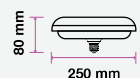

MODEL	WATTS	EQ.WATTS	LUMENS	BASE	SHAPE	BOX QTY.
VT-235	36w	170w	2900	E27	F250	20 pcs
SKU: 219 | 3000K WARM WHITE						
SKU: 220 | 4000K DAY WHITE						
SKU: 221 | 6400K WHITE