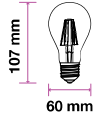

Frost Cover -Filament-A60-E27

6w VT-1935C

SKU: 44801 - 2700K Warm White 3800157624091

EQ. Watts: 55w
Voltage/Frequency: AC:220-240V,50Hz
Luminous Flux: 660lm
Commercial Type: A60

LED Type: Filament
CRI: >80
PF: >0.5
Base: E27

Beam Angle: 300°
Body Type: Glass
Dimension: 60x107mm
Box Qty: 50 Pcs