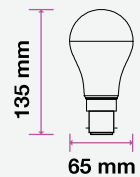

## LED REFLECTOR BULB

We offer an energy-efficient reflectors range of various widths (39mm, 50mm, 63mm, 80mm) for diffused lighting that can serve as track or spotlight in residential, hospitality, or commercial spaces.