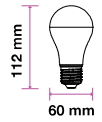

EQ. Watts:	30w
Voltage/Frequency:	AC:220-240V,50Hz
Luminous Flux:	270lm
Commercial Type:	A60

LED Type:	SMD
CRI:	>80
PF:	>0.5
Base:	E27

Beam Angle:	200°
Body Type:	ThermoPlastic
Dimension:	60x112mm
Box Qty:	100 Pcs