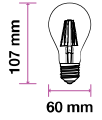

Frost Cover -Filament-A60-E27

6w VT-1935

SKU: 4482 - 6400K White 3800157609166

EQ. Watts: 55w
Voltage/Frequency: AC:220-240V,50Hz
Luminous Flux: 660lm
Commercial Type: A60

LED Type: Filament
CRI: >80
PF: >0.5
Base: E27

Beam Angle: 300°
Body Type: Glass
Dimension: 60x107mm
Box Qty: 50 Pcs