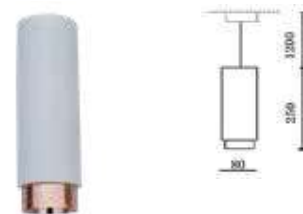

Fitting-Suspended-GU10

Model No	VT-864-G
SKU:	3111
Base:	GU10
Material:	Gypsum with metal
Shape:	Round
Color of Fixture:	White+Matt Rose Gold
Dimension:	ø250x80mm
Cutting Size:	N/A
EAN:	3800157634366
Box Qty:	9 Pcs