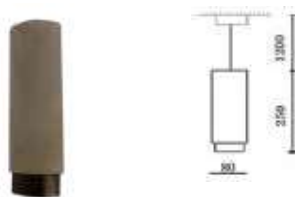

Fitting-Pendant Metal-1XGU10

Model No	VT-864-GBC
SKU:	3134
Base:	GU10
Material:	Gypsum with metal
Shape:	Round
Color of Fixture:	Grey+Gun Black
Dimension:	ø250x80mm
Cutting Size:	N/A
EAN:	3800157635332
Box Qty:	9 pcs