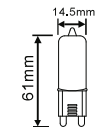

EQ. Watts:	30w
Voltage/Frequency:	AC:220-240V, 50/60Hz
Luminous Flux:	330lm
LED Type:	COB

CRI:	>80
PF:	>0.7
Base:	G9
Beam Angle:	300°

Body Type:	Glass
Dimension:	14.5x61mm
Box Qty:	450 Pcs