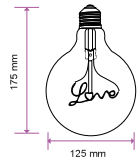

SpecialBulbs

Filament-G125-E27

5W VT-2205

SKU: 2700 - 2200K Warm White 3800157641487

EQ. Watts:	30w
Voltage/Frequency:	AC:220-240V, 50Hz
Luminous Flux:	70lm
Commercial Type:	G125

LED Type:	Filament
CRI:	>80
PF:	>0.45
Base:	E27

Beam Angle:	300°
Body Type:	Glass
Dimension:	Ø125x175mm
Box Qty:	50 Pcs