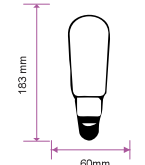

LED Type: SMD

CRI: >80

PF: >0.5

Base: E27

Beam Angle: 300°

Body Type: Glass

Dimension: Ø60x183mm

Box Qty: