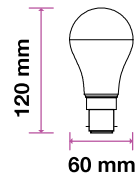

MODEL	WATTS	EQ.WATTS	LUMENS	BASE	SHAPE	BOX QTY.
VT-231	11w	75w	1055	B22	A60	96 pcs

SKU: 102 | 3000K WARM WHITE
SKU: 853 | 6400K WHITE