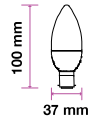

Bulbs-Candle-B22
5.5W VT-2196D

SKU: 7418 - 2700K Warm White 3800157633062

EQ. Watts: **40w**
Voltage/Frequency: **AC:220-240V,50Hz**
Luminous Flux: **470lm**
Commercial Type: **Candle**

LED Type: **SMD**
CRI: **>80**
PF: **>0.5**
Base: **B22**

Beam Angle: **200°**
Body Type: **ThermoPlastic**
Dimension: **37x100mm**
Box Qty: **200 Pcs**

Bulbs-Candle-B22
6W VT-1965

SKU: 4440 - 2700K Warm White 3800157607667
SKU: 7346 - 6400K White 3800157627283

EQ. Watts: **40w**
Voltage/Frequency: **AC:220-240V,50Hz**
Luminous Flux: **470lm**
Commercial Type: **Candle**

LED Type: **SMD**
CRI: **>80**
PF: **>0.5**
Base: **B22**

Beam Angle: **200°**
Body Type: **ThermoPlastic**
Dimension: **37x102mm**
Box Qty: **200 Pcs**

Bulbs-Candle-E14
7W VT-2097

SKU: 7320 - 6400K White 3800157624527

EQ. Watts: **45w**
Voltage/Frequency: **AC:220-240V,50Hz**
Luminous Flux: **600lm**
Commercial Type: **Candle**

LED Type: **SMD**
CRI: **>80**
PF: **>0.5**
Base: **E14**

Beam Angle: **200°**
Body Type: **ThermoPlastic**
Dimension: **37x100mm**
Box Qty: **200 Pcs**

Bulbs-P45-E14
3W VT-2043

SKU: 7199 - 2700K Warm White 3800157615839
SKU: 7200 - 4000K Day White 3800157615846
SKU: 7201 - 6400K White 3800157615853

EQ. Watts: **25w**
Voltage/Frequency: **AC:220-240V,50Hz**
Luminous Flux: **250lm**
Commercial Type: **P45**

LED Type: **SMD**
CRI: **>80**
PF: **>0.4**
Base: **E14**

Beam Angle: **180°**
Body Type: **ThermoPlastic**
Dimension: **45x81mm**
Box Qty: **200 Pcs**

Bulbs-P45-E14
5.5W VT-1880N

SKU: 42501 - 2700K Warm White 3800157624367
SKU: 42511 - 4000K Day White 3800157625408
SKU: 42521 - 6400K White 3800157624374

EQ. Watts: **40w**
Voltage/Frequency: **AC:220-240V,50Hz**
Luminous Flux: **470lm**
Commercial Type: **P45**

LED Type: **SMD**
CRI: **>80**
PF: **>0.5**
Base: **E14**

Beam Angle: **180°**
Body Type: **ThermoPlastic**
Dimension: **45x81mm**
Box Qty: **200 Pcs**