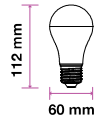

Bulbs-A60-E27-DC 24V

9w VT-2059

SKU: 7417 - 4000K Day White 3800157632744
SKU: 7224 - 6400K White 3800157617543

EQ. Watts:	55w
Voltage/Frequency:	DC:24V
Luminous Flux:	720lm
Commercial Type:	A60

LED Type:	SMD
CRI:	>80
PF:	>0.7
Base:	E27

Beam Angle:	200°
Body Type:	ThermoPlastic
Dimension:	60x112mm
Box Qty:	100 Pcs

Bulbs-A60-E27

9w VT-2000R

SKU: 7341 - Red 3800157626033

EQ. Watts:	30w
Voltage/Frequency:	AC:220-240V,50Hz
Luminous Flux:	270lm
Commercial Type:	A60

LED Type:	SMD
CRI:	>80
PF:	>0.5
Base:	E27

Beam Angle:	200°
Body Type:	ThermoPlastic
Dimension:	60x112mm
Box Qty:	100 Pcs

Bulbs-A60-E27

9w VT-2000Y

SKU: 7342 - Yellow 3800157626040

EQ. Watts:	50w
Voltage/Frequency:	AC:220-240V,50Hz
Luminous Flux:	570lm
Commercial Type:	A60

LED Type:	SMD
CRI:	>80
PF:	>0.5
Base:	E27

Beam Angle:	200°
Body Type:	ThermoPlastic
Dimension:	60x112mm
Box Qty:	100 Pcs