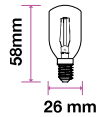

Clear Glass-Filament-ST26-E14

2W_{VT-1952}

SKU: 4445 - 4000K Day White 3800157607865
SKU: 4446 - 6400K White 3800157607872

EQ. Watts: 20w
Voltage/Frequency: AC:220-240V,50Hz
Luminous Flux: 180lm
Commercial Type: ST26

LED Type: Filament
CRI: >80
PF: >0.4
Base: E14

Beam Angle: 300°
Body Type: Glass
Dimension: 26x58mm
Box Qty: 100 Pcs