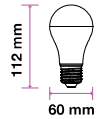

EQ. Watts: 60w  
 Voltage/Frequency: AC:220-240V,50Hz  
 Luminous Flux: 806lm  
 Commercial Type: A60

LED Type: SMD  
 CRI: >80  
 PF: >0.5  
 Base: E27

Beam Angle: 200°  
 Body Type: ThermoPlastic  
 Dimension: 60x112mm  
 Box Qty: 100 Pcs