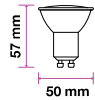

EQ. Watts: 40w  
 Voltage/Frequency: AC:220-240V,50Hz  
 Luminous Flux: 500lm  
 LED Type: SMD

CRI: >80  
 PF: >0.5  
 Base: GU10  
 Beam Angle: 110°

Body Type: Plastic  
 Dimension: 50x57mm  
 Box Qty: 50 Pcs