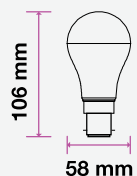

MODEL	WATTS	EQ.WATTS	LUMENS	BASE	SHAPE	BOX QTY.
VT-259D	9w	60	806	B22	A58	100 pcs

SKU: 852 | 3000K WARM WHITE