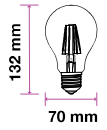

Clear Filament-A70-E27

12.5W_{VT-2133}

SKU: 7460 - 6500K White 3800157637893
SKU: 7458 - 3000K Warm White 3800157637879
SKU: 7459 - 4000K Day White 3800157637886

EQ. Watts: 100w
Voltage/Frequency: AC:220-240V,50Hz
Luminous Flux: 1550lm
Commercial Type: A70

LED Type: Filament
CRI: >80
PF: >0.5
Base: E27

Beam Angle: 330°
Body Type: Glass
Dimension: 70x132mm
Box Qty: 50 Pcs

Clear Glass-Filament-ST26-E14

2W_{VT-1952}

SKU: 4445 - 4000K Day White 3800157607865
SKU: 4446 - 6400K White 3800157607872

EQ. Watts: 20w
Voltage/Frequency: AC:220-240V,50Hz
Luminous Flux: 180lm
Commercial Type: ST26

LED Type: Filament
CRI: >80
PF: >0.4
Base: E14

Beam Angle: 300°
Body Type: Glass
Dimension: 26x58mm
Box Qty: 100 Pcs

Clear Glass-Filament-Candle-E14

4W_{VT-1986}

SKU: 4301 - 2700K Warm White 3800230629951

EQ. Watts: 40w
Voltage/Frequency: AC:220-240V,50Hz
Luminous Flux: 400lm
Commercial Type: Candle

LED Type: Filament
CRI: >80
PF: >0.4
Base: E14

Beam Angle: 300°
Body Type: Glass
Dimension: 35x100mm
Box Qty: 100 Pcs

Clear Glass-Filament-Candle-E14

4W_{VT-1986C}

SKU: 43011 - 2700K Warm White 3800157624114

EQ. Watts: 40w
Voltage/Frequency: AC:220-240V,50Hz
Luminous Flux: 400lm
Commercial Type: Candle

LED Type: Filament
CRI: >80
PF: >0.4
Base: E14

Beam Angle: 300°
Body Type: Glass
Dimension: 35x100mm
Box Qty: 100 Pcs

Clear Glass-Filament-Candle-E14

4W_{VT-1986DC}

SKU: 43651 - 2700K Warm White 3800157624176

EQ. Watts: 30w
Voltage/Frequency: AC:220-240V,50Hz
Luminous Flux: 350lm
Commercial Type: Candle

LED Type: Filament
CRI: >80
PF: >0.5
Base: E14

Beam Angle: 300°
Body Type: Glass
Dimension: 35x100mm
Box Qty: 100 Pcs