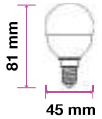

LED Bulbs-E27

5.5W VT-2166

SKU: 7360 - 2700K Warm White 3800157628181
SKU: 7361 - 4000K Day White 3800157628198

EQ. Watts: 40w
Voltage/Frequency: AC:220-240V,50Hz
Luminous Flux: 470lm
Commercial Type: G45

LED Type: SMD
CRI: >80
PF: >0.4
Base: E27

Beam Angle: 180°
Body Type: ThermoPlastic
Dimension: 45x82mm
Box Qty: 50 Pcs