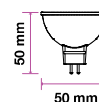

Spotlights-GU10-Lens-110°

7W VT-2887D

SKU: 1669 - 3000K Warm White 3800157602105
SKU: 1670 - 4500K Day White 3800157602112
SKU: 1671 - 6000K White 3800157602129

DIMMABLE

EQ. Watts: 45w
Voltage/Frequency: AC:220-240V,50Hz
Luminous Flux: 500lm
LED Type: SMD

CRI: >80
PF: >0.5
Base: GU10
Beam Angle: 110°

Body Type: Plastic
Dimension: 50x57mm
Box Qty: 200 Pcs

Spotlights-MR16-Milky Cover-110°

7W VT-1977

SKU: 1688 - 3000K Warm White 3800157606950
SKU: 1690 - 6000K White 3800157606974

EQ. Watts: 45w
Voltage/Frequency: AC/DC:12V,50Hz
Luminous Flux: 500lm
LED Type: SMD

CRI: >80
PF: >0.5
Base: MR16
Beam Angle: 110°

Body Type: Plastic
Dimension: 50x50mm
Box Qty: 200 Pcs

Reflector-Round

5W VT-1100RD

SKU: 7331 - 6400K White 3800157624848

EQ. Watts: 35w
Voltage/Frequency: AC:100-240V,50/60Hz
Luminous Flux: 350lm
LED Type: SMD

CRI: >80
PF: >0.4
Base: N/A
Beam Angle: 68°

Body Type: ABS+PC
Dimension: Ø90x 45mm
Box Qty: 100 Pcs

Reflector-Square

5W VT-1100SQ

SKU: 7332 - 3000K Warm White 3800157624855
SKU: 7333 - 4000K Day White 3800157624862
SKU: 7334 - 6400K White 3800157624879

EQ. Watts: 35w
Voltage/Frequency: AC:100-240V,50/60Hz
Luminous Flux: 350lm
LED Type: SMD

CRI: >80
PF: >0.4
Base: N/A
Beam Angle: 68°

Body Type: ABS+PC
Dimension: 90x90x45mm
Box Qty: 50 Pcs

PAR-GX53

7W VT-1969

SKU: 4439 - 6000K White 3800157607056

EQ. Watts: 45w
Voltage/Frequency: AC:220-240V,50Hz
Luminous Flux: 550lm
LED Type: SMD

CRI: >80
PF: >0.5
Base: GX53
Beam Angle: 110°

Body Type: Thermoplastic
Dimension: 75x29mm
Box Qty: 100 Pcs