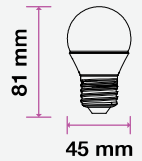

MODEL WATTS EQ.WATTS LUMENS BASE SHAPE BOX QTY.
VT-290 **7w** **45w** **600** **E27** **G45** **200 pcs**

SKU: 866 | 3000K WARM WHITE
SKU: 867 | 4000K DAY WHITE
SKU: 868 | 6400K WHITE