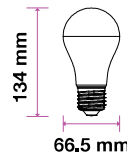

EQ. Watts:	100w
Voltage/Frequency:	AC:220-240V,50Hz
Luminous Flux:	1521lm
Commercial Type:	A65

LED Type:	SMD
CRI:	>95
PF:	>0.5
Base:	E27

Beam Angle:	200°
Body Type:	Thermoplastic
Dimension:	66.5x134mm
Box Qty:	100 Pcs