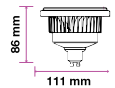

EQ. Watts: 60w  
Voltage/Frequency: AC:200-240V,50Hz  
Luminous Flux: 900lm  
LED Type: COB

CRI: >80  
PF: >0.9  
Base: GU10  
Beam Angle: 40°

Body Type: Plastic Clad Aluminium  
Dimension: Ø111x86mm  
Box Qty: 60 Pcs