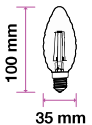

Amber Cover -Filament-Candle-E14
4W VT-1948
SKU: 7115 - 2200K Warm White 3800157609906

EQ. Watts: **35w**
Voltage/Frequency: **AC:220-240V,50Hz**
Luminous Flux: **350lm**
Commercial Type: **Candle**

LED Type: **Filament**
CRI: **>80**
PF: **>0.4**
Base: **E14**

Beam Angle: **300°**
Body Type: **Glass**
Dimension: **35x100mm**
Box Qty: **100 Pcs**