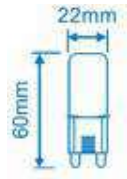

Capsules-G9

5W VT-2175D

SKU: 7429 - 3000K Warm White 3800157637046
SKU: 7430 - 4000K Day White 3800157637053
SKU: 7431 - 6400K White 3800157637060

EQ. Watts:	50w
Voltage/Frequency:	AC:200-240V,50/60Hz
Luminous Flux:	500lm
LED Type:	SMD

CRI:	>80
PF:	>0,4
Base:	G9
Beam Angle:	300°

Body Type:	Ceramic
Dimension:	22x60mm
Box Qty:	600 Pcs

Capsules-G9

5.5W VT-2177

SKU: 7432 - 3000K Warm White 3800157637077
SKU: 7433 - 4000K Day White 3800157637084
SKU: 7434 - 6400K White 3800157637091

EQ. Watts:	50w
Voltage/Frequency:	AC:200-240V,50/60Hz
Luminous Flux:	550lm
LED Type:	SMD

CRI:	>80
PF:	>0,4
Base:	G9
Beam Angle:	300°

Body Type:	Ceramic
Dimension:	16x63mm
Box Qty:	600 Pcs

NEW

Capsules-G9

6W VT-2227

SKU: 2719 - 3000K Warm White 3800157644426
SKU: 2720 - 4000K Day White 3800157644433
SKU: 2721 - 6400K White 3800157644440

EQ. Watts:	45
Voltage/Frequency:	AC:220-240V,50Hz
Luminous Flux:	550lm
LED Type:	SMD

CRI:	>80
PF:	>0,5
Base:	G9
Beam Angle:	300°

Body Type:	Plastic
Dimension:	19x68mm
Box Qty:	200 Pcs

NEW

Capsules-G9

7W VT-2228

SKU: 2722 - 3000K Warm White 3800157644457
SKU: 2723 - 4000K Day White 3800157644464
SKU: 2724 - 6400K White 3800157644471

EQ. Watts:	50
Voltage/Frequency:	AC:220-240V,50Hz
Luminous Flux:	650lm
LED Type:	SMD

CRI:	>80
PF:	>0,5
Base:	G9
Beam Angle:	300°

Body Type:	Plastic
Dimension:	23x70mm
Box Qty:	200 Pcs