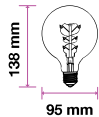

Amber Cover -Filament-Globe-E27