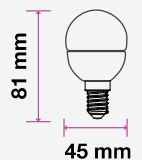

MODEL WATTS EQ.WATTS LUMENS BASE SHAPE BOX QTY.
VT-282 **5.5w** **40w** **470** **E14** **P45** **200 pcs**

SKU: 856 | 3000K WARM WHITE