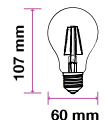

Beam Angle: 300°  
Body Type: Glass  
Dimension: 60x107mm  
Box Qty: 50 Pcs

Clear Glass-Filament-A60-E27

4w VT-1885D

SKU: 4364 - 2700K Warm White 3800157602907

EQ. Watts:	30w
Voltage/Frequency:	AC:220-240V,50Hz
Luminous Flux:	350lm
Commercial Type:	A60