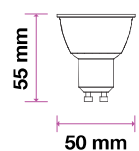

MODEL	WATTS	EQ.WATTS	LUMENS	BASE	SHAPE	BOX QTY.
VT-275	5w	40w	380	GU10		192 pcs

SKU: 108 | 3000K WARM WHITE
SKU: 510 | 4000K DAY WHITE
SKU: 511 | 6400K WHITE