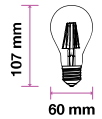

Frost Cover -Filament-A67-E27

8W VT-1938

SKU: 4483 - 2700K Warm White 3800157609586
SKU: 4484 - 4000K Day White 3800157609593
SKU: 4485 - 6400K White 3800157609609

EQ. Watts:	60w
Voltage/Frequency:	AC:220-240V,50Hz
Luminous Flux:	800lm
Commercial Type:	A67

LED Type:	Filament
CRI:	>80
PF:	>0.5
Base:	E27

Beam Angle:	300°
Body Type:	Glass
Dimension:	67x123mm
Box Qty:	50 Pcs