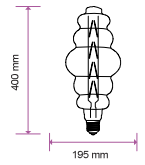

NEW

SpecialBulbs

Amber-S180-E27

8W VT-2169

SKU: 45661 - 2200K Warm White 3800157641210

Voltage/Frequency: AC:220-240V,50Hz

Luminous Flux: 620lm

Commercial Type: S180

LED Type: Filament

CRI: >80

PF: >0.45

Base: E27

Beam Angle: 300°

Body Type: Glass

Dimension: Ø195x400mm

Box Qty: 6 Pcs

NEW

SpecialBulbs

Smoky-S180-E27

8W VT-2169-S

SKU: 45671 - 2200K Warm White 3800157641227

Voltage/Frequency: AC:220-240V,50Hz

Luminous Flux: 240lm

Commercial Type: S180

LED Type: Filament

CRI: >80

PF: >0.45

Base: E27

Beam Angle: 300°

Body Type: Glass

Dimension: Ø195x400mm

Box Qty: 6 Pcs

NEW

SpecialBulbs

Filament-G100-E27

5W VT-2235

SKU: 2748 - 2200K Warm White 3800157645447

EQ. Watts: 25w

Voltage/Frequency: AC:170-240V,50Hz

Luminous Flux: 250lm

Commercial Type: G100

LED Type: SMD

CRI: >80

PF: >0.5

Base: E27

Beam Angle: 300°

Body Type: Glass

Dimension: Ø100x190mm

Box Qty:

NEW

SpecialBulbs

Amber Cover -Filament-T60-E27

5W VT-2245

SKU: 2749 - 2200K Warm White 3800157645454

EQ. Watts: 25w

Voltage/Frequency: AC:170-240V,50Hz

Luminous Flux: 250lm

Commercial Type: T60

LED Type: SMD

CRI: >80

PF: >0.5

Base: E27

Beam Angle: 300°

Body Type: Glass

Dimension: Ø60x183mm

Box Qty: