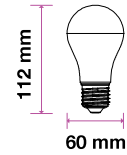

EQ. Watts:	60w
Voltage/Frequency:	AC:220-240V,50Hz
Luminous Flux:	806lm
Commercial Type:	A60

LED Type:	SMD
CRI:	>95
PF:	>0.5
Base:	E27

Beam Angle:	200°
Body Type:	Thermoplastic
Dimension:	60x112mm
Box Qty:	100 Pcs