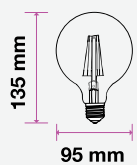

LED AMBER FILAMENT

G95 | G125 | ST64

V-TAC's decorative Amber Filament Lamp range is devised with the latest technology to provide the warm look and feel of conventional filament bulbs.

- 20,000 hrs Lifespan
- 300° Beam Angle
- AC:220-240V,50Hz
- CRI: >80

5 YEAR
WARRANTY*

MODEL	WATTS	EQ.WATTS	LUMENS	BASE	SHAPE	BOX QTY.
VT-296	6w	55w	725	E27	G95	20 pcs

SKU: 293 | 2200K WARM WHITE

MODEL	WATTS	EQ.WATTS	LUMENS	BASE	SHAPE	BOX QTY.
VT-297	6w	55w	725	E27	G125	20 pcs

SKU: 291 | 2200K WARM WHITE

MODEL	WATTS	EQ.WATTS	LUMENS	BASE	SHAPE	BOX QTY.
VT-276	6w	55w	725	E27	ST64	50 pcs

SKU: 290 | 2200K WARM WHITE

LED BULBS