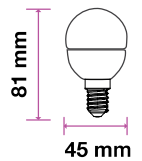

MODEL WATTS EQ.WATTS LUMENS BASE SHAPE BOX QTY.
VT-236 **5.5w** **40w** **470** **E14** **P45** **200 pcs**

SKU: 168 | 3000K WARM WHITE
SKU: 169 | 4000K DAY WHITE
SKU: 170 | 6400K WHITE