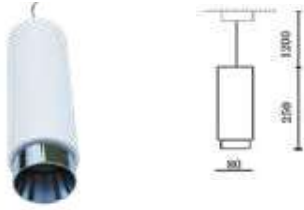

Fitting-Pendant Metal-1XGU10

Model No	VT-864-CH
SKU:	3129
Base:	GU10
Material:	Gypsum with metal
Shape:	Round
Color of Fixture:	White+Chrome
Dimension:	ø250x80mm
Cutting Size:	N/A
EAN:	3800157634540
Box Qty:	9 pcs