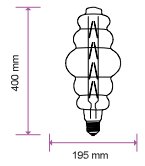

NEW

SpecialBulbs

Amber-S180-E27

8W VT-2169

SKU: 45661 - 2200K Warm White 3800157641210

Voltage/Frequency: AC:220-240V,50Hz

Luminous Flux: 620lm

Commercial Type: S180

LED Type: Filament

CRI: >80

PF: >0.45

Base: E27

Beam Angle: 300°

Body Type: Glass

Dimension: Ø195x400mm

Box Qty: 6 Pcs

NEW

SpecialBulbs

Smoky-S180-E27

8W VT-2169-S

SKU: 45671 - 2200K Warm White 3800157641227

Voltage/Frequency: AC:220-240V,50Hz

Luminous Flux: 240lm

Commercial Type: S180

LED Type: Filament

CRI: >80

PF: >0.45

Base: E27

Beam Angle: 300°

Body Type: Glass

Dimension: Ø195x400mm

Box Qty: 6 Pcs

NEW

SpecialBulbs

Filament-G100-E27

5W VT-2235

SKU: 2748 - 2200K Warm White 3800157645447

EQ. Watts: 25w

Voltage/Frequency: AC:170-240V,50Hz

Luminous Flux: 250lm

Commercial Type: G100

LED Type: SMD

CRI: >80

PF: >0.5

Base: E27

Beam Angle: 300°

Body Type: Glass

Dimension: Ø100x190mm

Box Qty:

NEW

SpecialBulbs

Amber Cover -Filament-T60-E27

5W VT-2245

SKU: 2749 - 2200K Warm White 3800157645454

EQ. Watts: 25w

Voltage/Frequency: AC:170-240V,50Hz

Luminous Flux: 250lm

Commercial Type: T60

LED Type: SMD

CRI: >80

PF: >0.5

Base: E27

Beam Angle: 300°

Body Type: Glass

Dimension: Ø60x183mm

Box Qty: