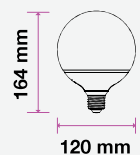

MODEL	WATTS	EQ.WATTS	LUMENS	BASE	SHAPE	BOX QTY.
VT-288	18w		2000	E27	G120	20 pcs
SKU: 123	| 3000K WARM WHITE					
SKU: 124	| 4000K DAY WHITE					
SKU: 125	| 6400K WHITE