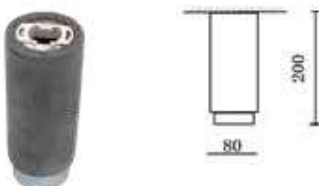

Fitting-Surface Metal-1XGU10

Model No	VT-865-CHC
SKU:	3138
Base:	GU10
Material:	Gypsum with metal
Shape:	Round
Color of Fixture:	Grey+Chrome
Dimension:	ø200x80mm
Cutting Size:	N/A
EAN:	3800157635370
Box Qty:	9 pcs