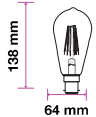

Beam Angle: 300°  
Body Type: Glass  
Dimension: 64x138mm  
Box Qty: 100 Pcs

Amber Cover -Filament-ST64-B22

4W VT-2145D

SKU: 7420 - 2200K Warm White 3800157633086

EQ. Watts: 25w  
Voltage/Frequency: AC:220-240V,50Hz  
Luminous Flux: 350lm  
Commercial Type: ST64