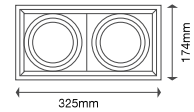

AR111-Accessories

Model No: VT-7222-W Dimension: 325x174mm
SKU: 3576 Cutting Size: 167x305mm.
Base: 2XAR111 EAN: 3800157604772
Material: Aluminium Box Qty: 12 Pcs
Color of Fixture: White