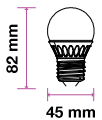

LED Bulbs-E27

6W VT-2186

SKU: 7368 - 2700K Warm White 3800157628594

EQ. Watts: 55w
Voltage/Frequency: AC:220-240V,50Hz
Luminous Flux: 660lm
Commercial Type: A60

LED Type: Filament
CRI: >80
PF: >0.5
Base: E27

Beam Angle: 300°
Body Type: Glass
Dimension: 60x107mm
Box Qty: 25 Pcs

LED Candle Bulbs

5.5W VT-2106

SKU: 7291 - 2700K Warm White 3800157623810
SKU: 7292 - 4000K Day White 3800157623827
SKU: 7293 - 6400K White 3800157623834

EQ. Watts: 40w
Voltage/Frequency: AC:220-240V,50Hz
Luminous Flux: 470lm
Commercial Type: Candle

LED Type: SMD
CRI: >80
PF: >0.5
Base: E14

Beam Angle: 200°
Body Type: ThermoPlastic
Dimension: 37x100mm
Box Qty: 50 Pcs

LED Bulbs-E14

5.5W VT-2146

SKU: 7355 - 2700K Warm White 3800157628136
SKU: 7356 - 4000K Day White 3800157628143

EQ. Watts: 40w
Voltage/Frequency: AC:220-240V,50Hz
Luminous Flux: 470lm
Commercial Type: P45

LED Type: SMD
CRI: >80
PF: >0.5
Base: E14

Beam Angle: 180°
Body Type: ThermoPlastic
Dimension: 45x81mm
Box Qty: 50 Pcs

LED Bulbs-E27

5.5W VT-2166

SKU: 7360 - 2700K Warm White 3800157628181
SKU: 7361 - 4000K Day White 3800157628198

EQ. Watts: 40w
Voltage/Frequency: AC:220-240V,50Hz
Luminous Flux: 470lm
Commercial Type: G45

LED Type: SMD
CRI: >80
PF: >0.4
Base: E27

Beam Angle: 180°
Body Type: ThermoPlastic
Dimension: 45x82mm
Box Qty: 50 Pcs

LED Bulbs-E27

6W VT-2022BP

SKU: 7324 - 2700K Warm White 3800157624602
SKU: 7325 - 4000K Day White 3800157624619
SKU: 7326 - 6400K White 3800157624626

EQ. Watts: 40w
Voltage/Frequency: AC:220-240V,50Hz
Luminous Flux: 470lm
Commercial Type: A60

LED Type: SMD
CRI: >80
PF: >0.4
Base: E27

Beam Angle: 200°
Body Type: ThermoPlastic
Dimension: 60x112mm
Box Qty: 40 Pcs