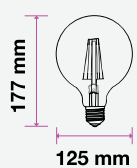

MODEL	WATTS	EQ.WATTS	LUMENS	BASE	SHAPE	BOX QTY.
VT-287	6w	60w	806	E27	G125	20 pcs

SKU: 292 | 2700K WARM WHITE