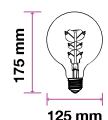

Amber Cover -Filament-Globe-E27

7W VT-2027

SKU: 7147 - 2200K Warm White 3800157610629

EQ. Watts:	60w
Voltage/Frequency:	AC:220-240V,50/60Hz
Luminous Flux:	700lm
Commercial Type:	G95

LED Type:	Filament
CRI:	>80
PF:	>0.5
Base:	E27

Beam Angle:	300°
Body Type:	Glass
Dimension:	95x140mm
Box Qty:	50 Pcs

Amber Cover -Filament-Globe-E27

8W VT-2019

SKU: 7145 - 2200K Warm White 3800157610605

EQ. Watts:	65w
Voltage/Frequency:	AC:220-240V,50/60Hz
Luminous Flux:	800lm
Commercial Type:	G95

LED Type:	Filament
CRI:	>80
PF:	>0.5
Base:	E27

Beam Angle:	300°
Body Type:	Glass
Dimension:	95x140mm
Box Qty:	50 Pcs

NEW

Filament-Globe-E27

4W VT-2195

SKU: 7475 - 1800K Warm White 3800157640329

EQ. Watts:	20w
Voltage/Frequency:	AC:220-240V, 50Hz
Luminous Flux:	200lm
Commercial Type:	G125

LED Type:	Filament
CRI:	>80
PF:	>0.5
Base:	E27

Beam Angle:	300°
Body Type:	Glass
Dimension:	132x178mm
Box Qty:	20 Pcs

Amber Cover -Filament-Globe-E27

4W VT-1956

SKU: 4473 - 2200K Warm White 3800157609074

EQ. Watts:	55w
Voltage/Frequency:	AC:220-240V,50Hz
Luminous Flux:	550lm
Commercial Type:	G125

LED Type:	Filament
CRI:	>80
PF:	>0.5
Base:	E27

Beam Angle:	300°
Body Type:	Glass
Dimension:	125x165mm
Box Qty:	12 Pcs

Amber Cover -Filament-Globe-E27

5W VT-2085

SKU: 7216 - 2200K Warm White 3800157617246

EQ. Watts:	30w
Voltage/Frequency:	AC:220-240V,50/60Hz
Luminous Flux:	300lm
Commercial Type:	G125

LED Type:	Filament
CRI:	>80
PF:	>0.5
Base:	E27

Beam Angle:	300°
Body Type:	Glass
Dimension:	125x175mm
Box Qty:	20 Pcs