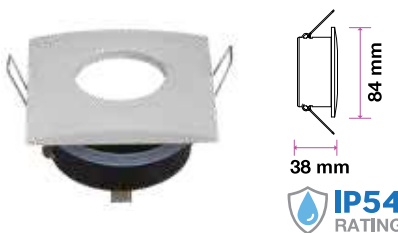

Fitting-Square-GU10

Model No	VT-787SQ-WH
SKU:	3615
Base:	GU10
Material:	Zinc Alloy+Ferrum
Shape:	Square
Color of Fixture:	White
Dimension:	84x84x38mm
Cutting Size:	75mm
EAN:	3800157607445
Box Qty:	100 Pcs