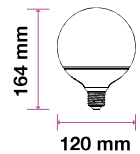

MODEL	WATTS	EQ.WATTS	LUMENS	BASE	SHAPE	BOX QTY.
VT-218	17w	100w	1521	E27	G120	20 pcs
SKU: 225	| 3000K WARM WHITE					
SKU: 226	| 4000K DAY WHITE					
SKU: 227	| 6400K WHITE