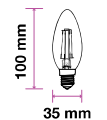

Clear Glass-Filament-Candle-E14

4W_{VT-1986DC}

SKU: 43651 - 2700K Warm White 3800157624176

EQ. Watts: 30w
Voltage/Frequency: AC:220-240V,50Hz
Luminous Flux: 350lm
Commercial Type: Candle

LED Type: Filament
CRI: >80
PF: >0.5
Base: E14

Beam Angle: 300°
Body Type: Glass
Dimension: 35x100mm
Box Qty: 100 Pcs