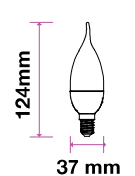

MODEL	WATTS	EQ.WATTS	LUMENS	BASE	SHAPE	BOX QTY.
VT-258	5.5w	40w	470	E14	Candle	200 pcs

- SKU: 117 | 3000K WARM WHITE
- SKU: 118 | 4000K DAY WHITE
- SKU: 119 | 6400K WHITE