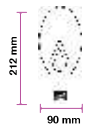

Bulbs-ED90-E27

40w VT-1940

SKU: 7133 - 4000K Day White 3800157610292
SKU: 7134 - 6500K White 3800157610308