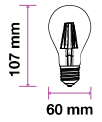

Frost Cover -Filament-A60-E27

5w VT-2045

SKU: 7178 - 2700K Warm White 3800157615549
SKU: 7179 - 4000K Day White 3800157615556
SKU: 7180 - 6400K White 3800157615563

EQ. Watts: 50w
Voltage/Frequency: AC:220-240V,50/60Hz
Luminous Flux: 600lm
Commercial Type: A60

LED Type: Filament
CRI: >80
PF: >0.5
Base: E27

Beam Angle: 300°
Body Type: Glass
Dimension: 60x107mm
Box Qty: 50 Pcs