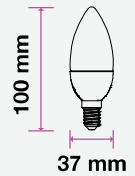

LED PLASTIC BULBS  
Candle C37

**5** YEAR  
WARRANTY\*

Candle | E14

Candle | E27

Flame Candle

Candle | E14

MODEL	WATTS	EQ.WATTS	LUMENS	BASE	SHAPE	BOX QTY.
VT-226	5.5w	40w	470	E14	Candle	200 pcs

- SKU: 171 | 3000K WARM WHITE
- SKU: 172 | 4000K DAY WHITE
- SKU: 173 | 6400K WHITE