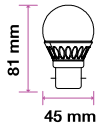

Bulbs-G45-B22

5.5W VT-2197D

SKU: 7419 - 2700K Warm White 3800157633079

EQ. Watts:	50w
Voltage/Frequency:	AC:220-240V,50Hz
Luminous Flux:	470lm
Commercial Type:	G45

LED Type:	SMD
CRI:	>80
PF:	>0.7
Base:	B22

Beam Angle:	200°
Body Type:	ThermoPlastic
Dimension:	45x81mm
Box Qty:	100 Pcs

Bulbs-G45-B22

6W VT-1973

SKU: 4441 - 2700K Warm White 3800157607674

EQ. Watts:	40w
Voltage/Frequency:	AC:220-240V,50Hz
Luminous Flux:	470lm
Commercial Type:	G45

LED Type:	SMD
CRI:	>80
PF:	>0.5
Base:	B22

Beam Angle:	180°
Body Type:	ThermoPlastic
Dimension:	45x80mm
Box Qty:	100 Pcs