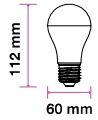

Bulbs-A60-E27-RGB

6W VT-2022

SKU: 7121 - 2700K Warm White 3800157609975
SKU: 7150 - 4000K Day White 3800157610711
SKU: 7151 - 6400K White 3800157610728

EQ. Watts:	40w
Voltage/Frequency:	AC:220-240V,50Hz
Luminous Flux:	470lm
Commercial Type:	A60

LED Type:	SMD
CRI:	>80
PF:	>0.5
Base:	E27

Beam Angle:	200°
Body Type:	ThermoPlastic
Dimension:	60x112mm
Box Qty:	100 Pcs

- High-efficient RGB light LED bulb with IR remote controller
- Your smart choice to replace your outdated incandescent and fluorescent bulbs
- Provides various colors and light modes for your choice: flash, strobe, fade, smooth, on and off for your choice

Bulbs-A60-E27-Sensor

9W VT-2016

SKU: 4459 - 2700K Warm White 3800157608237
SKU: 4460 - 4000K Day White 3800157608244
SKU: 4461 - 6000K White 3800157608251

EQ. Watts:	60w
Voltage/Frequency:	AC:220-240V,50Hz
Luminous Flux:	806lm
Commercial Type:	A60

LED Type:	SMD
CRI:	>80
PF:	>0.5
Base:	E27

Beam Angle:	200°
Body Type:	ThermoPlastic
Dimension:	60x122mm
Box Qty:	100 Pcs

Our smart sensor bulbs are built in with photocells with transmits Signal to light source as per lumen conditions smartly and saves power by going onto Light mode, enabling you to save power and reduce consumption of power when not required.

Bulbs-A60-E27-3 Step Dimming

9W VT-2011

SKU: 4447 - 2700K Warm White 3800157607988
SKU: 4448 - 4000K Day White 3800157607995
SKU: 4449 - 6400K White 3800157608008

EQ. Watts:	60w
Voltage/Frequency:	AC:220-240V,50Hz
Luminous Flux:	806lm
Commercial Type:	A60

LED Type:	SMD
CRI:	>80
PF:	>0.5
Base:	E27

Beam Angle:	200°
Body Type:	ThermoPlastic
Dimension:	60x112mm
Box Qty:	100 Pcs