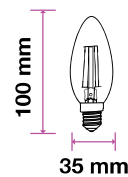

MODEL	WATTS	EQ.WATTS	LUMENS	BASE	SHAPE	BOX QTY.
VT-254	4w	35w	400	E14	Candle	100 pcs

SKU: 272 | 2700K WARM WHITE