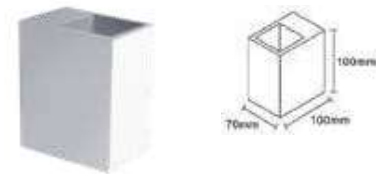

Fitting-Square-G9

Model No	VT-858SQ
SKU:	3695
Base:	G9
Material:	Gypsum
Shape:	Square
Color of Fixture:	White
Dimension:	70x100x100mm
Cutting Size:	N/A
EAN:	3800157633543
Box Qty:	24 Pcs