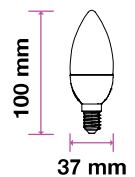

MODEL	WATTS	EQ.WATTS	LUMENS	BASE	SHAPE	BOX QTY.
VT-294D	5.5w	40w	470	E14	Candle	200 pcs

- SKU: 859 | 3000K WARM WHITE