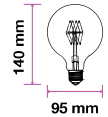

Amber Cover -Filament-Globe-E27

7W VT-2027

SKU: 7147 - 2200K Warm White 3800157610629

EQ. Watts:	60w
Voltage/Frequency:	AC:220-240V,50/60Hz
Luminous Flux:	700lm
Commercial Type:	G95

LED Type:	Filament
CRI:	>80
PF:	>0.5
Base:	E27

Beam Angle:	300°
Body Type:	Glass
Dimension:	95x140mm
Box Qty:	50 Pcs

Amber Cover -Filament-Globe-E27

8W VT-2019

SKU: 7145 - 2200K Warm White 3800157610605

EQ. Watts:	65w
Voltage/Frequency:	AC:220-240V,50/60Hz
Luminous Flux:	800lm
Commercial Type:	G95

LED Type:	Filament
CRI:	>80
PF:	>0.5
Base:	E27

Beam Angle:	300°
Body Type:	Glass
Dimension:	95x140mm
Box Qty:	50 Pcs

NEW

Filament-Globe-E27

4W VT-2195

SKU: 7475 - 1800K Warm White 3800157640329

EQ. Watts:	20w
Voltage/Frequency:	AC:220-240V, 50Hz
Luminous Flux:	200lm
Commercial Type:	G125

LED Type:	Filament
CRI:	>80
PF:	>0.5
Base:	E27

Beam Angle:	300°
Body Type:	Glass
Dimension:	132x178mm
Box Qty:	20 Pcs

Amber Cover -Filament-Globe-E27

4W VT-1956

SKU: 4473 - 2200K Warm White 3800157609074

EQ. Watts:	55w
Voltage/Frequency:	AC:220-240V,50Hz
Luminous Flux:	550lm
Commercial Type:	G125

LED Type:	Filament
CRI:	>80
PF:	>0.5
Base:	E27

Beam Angle:	300°
Body Type:	Glass
Dimension:	125x165mm
Box Qty:	12 Pcs

Amber Cover -Filament-Globe-E27

5W VT-2085

SKU: 7216 - 2200K Warm White 3800157617246

EQ. Watts:	30w
Voltage/Frequency:	AC:220-240V,50/60Hz
Luminous Flux:	300lm
Commercial Type:	G125

LED Type:	Filament
CRI:	>80
PF:	>0.5
Base:	E27

Beam Angle:	300°
Body Type:	Glass
Dimension:	125x175mm
Box Qty:	20 Pcs