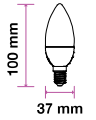

EQ. Watts: 40w  
 Voltage/Frequency: AC:220-240V,50Hz  
 Luminous Flux: 470lm  
 Commercial Type: Candle

LED Type: SMD  
 CRI: >80  
 PF: >0.5  
 Base: E14

Beam Angle: 200°  
 Body Type: ThermoPlastic  
 Dimension: 37x100mm  
 Box Qty: 50 Pcs