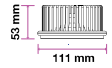

AR111 Downlight

20w VT-1120-20

SKU: 1243 - 3000K Warm White 3800157606004
SKU: 1244 - 4500K Day White 3800157606011
SKU: 1245 - 6000K White 3800157606028

EQ. Watts: 100w
Voltage/Frequency: AC:220-240V,50/60Hz
Luminous Flux: 1800lm
LED Type: COB

CRI: >80
PF: >0.7
Base: N/A
Beam Angle: 20°

Body Type: Die Cast Aluminium
Dimension: Ø111x53mm
Box Qty: 50 Pcs

AR111 Downlight

20w VT-1120-40

SKU: 1246 - 3000K Warm White 3800157606035
SKU: 1247 - 4500K Day White 3800157606042
SKU: 1248 - 6000K White 3800157606059

EQ. Watts: 100w
Voltage/Frequency: AC:220-240V,50/60Hz
Luminous Flux: 1800lm
LED Type: COB

CRI: >80
PF: >0.7
Base: N/A
Beam Angle: 40°

Body Type: Die Cast Aluminium
Dimension: Ø111x53mm
Box Qty: 50 Pcs

AR111-G53

15w VT-1110-20

SKU: 4084 - 3000K Warm White 3800230620064
SKU: 4062 - 4000K Day White 3800230620057
SKU: 4061 - 6400K White 3800230620040

EQ. Watts: 75w
Voltage/Frequency: AC/DC:12V,50Hz
Luminous Flux: 950lm
LED Type: COB

CRI: >80
PF: >0.9
Base: G53
Beam Angle: 20°

20°
BEAM ANGLE

Body Type: Plastic Clad Aluminium
Dimension: Ø111x86x63mm
Box Qty: 60 Pcs

AR111-G53

15w VT-1110-40

SKU: 4257 - 3000K Warm White 3800230628664
SKU: 4256 - 4000K Day White 3800230628657
SKU: 4255 - 6400K White 3800230628640

EQ. Watts: 25w
Voltage/Frequency: AC/DC:12V,50Hz
Luminous Flux: 950lm
LED Type: COB

CRI: >80
PF: >0.9
Base: G53
Beam Angle: 40°

40°
BEAM ANGLE

Body Type: Plastic Clad Aluminium
Dimension: Ø111x86x63mm
Box Qty: 60 Pcs

AR111-GU10

12w VT-1112

SKU: 4224 - 2700K Warm White 3800230626257
SKU: 4223 - 4000K Day White 3800230626219
SKU: 4225 - 6400K White 3800230626264

EQ. Watts: 60w
Voltage/Frequency: AC:200-240V,50Hz
Luminous Flux: 900lm
LED Type: COB

CRI: >80
PF: >0.9
Base: GU10
Beam Angle: 40°