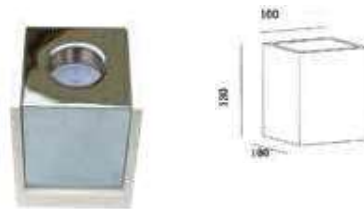

Fitting-Square Metal-1XGU10

Model No	VT-860-CH
SKU:	3116
Base:	GU10
Material:	Gypsum with metal
Shape:	Square
Color of Fixture:	White+Chrome
Dimension:	100x100x130mm
Cutting Size:	N/A
EAN:	3800157634410
Box Qty:	12pcs