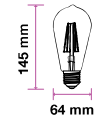

Clear Glass-Filament-A60-E27

4W VT-1885

SKU: 4259 - 2700K Warm White 3800230627179

EQ. Watts: 40w
Voltage/Frequency: AC:220-240V,50Hz
Luminous Flux: 400lm
Commercial Type: A60

LED Type: Filament
CRI: >80
PF: >0.4
Base: E27

Beam Angle: 300°
Body Type: Glass
Dimension: 60x107mm
Box Qty: 50 Pcs