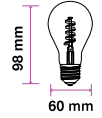

Amber Cover -Filament-A60-E27

4w VT-1954

SKU: 4498 - 2200K Warm White 3800157609739

EQ. Watts:	35w
Voltage/Frequency:	AC:220-240V,50Hz
Luminous Flux:	350lm
Commercial Type:	A60

LED Type:	Filament
CRI:	>80
PF:	>0.4
Base:	E27

Beam Angle:	300°
Body Type:	Glass
Dimension:	60x107mm
Box Qty:	50 Pcs