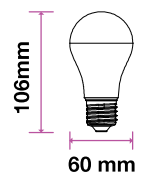

MODEL	WATTS	EQ.WATTS	LUMENS	BASE	SHAPE	BOX QTY.
VT-211	11w	70w	975	E27	A60	100 pcs

SKU: 177 | 3000K WARM WHITE
SKU: 178 | 4000K DAY WHITE
SKU: 179 | 6400K WHITE