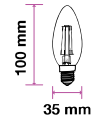

Beam Angle: 300°  
 Body Type: Glass  
 Dimension: 35x100mm  
 Box Qty: 100 Pcs

Clear Glass-Filament-Candle-E14

4W<sub>VT-1986DC</sub>

SKU: 43651 - 2700K Warm White 3800157624176

EQ. Watts: 30w  
 Voltage/Frequency: AC:220-240V,50Hz  
 Luminous Flux: 350lm  
 Commercial Type: Candle