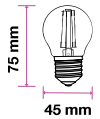

Frost Cover -Filament-P45-E14

4w VT-1835C

SKU: 44941 - 6400K White 3800157624268
3800157624282

EQ. Watts: 40w
Voltage/Frequency: AC:220-240V,50Hz
Luminous Flux: 400lm
Commercial Type: P45

LED Type: Filament
CRI: >80
PF: >0.4
Base: E14

Beam Angle: 300°
Body Type: Glass
Dimension: 45x77mm
Box Qty: 100 Pcs