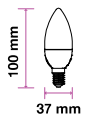

Bulbs-Candle-6Pc Pack

5.5w VT-2246

SKU: 2736 - 2700K Warm White 3800157645263
SKU: 2737 - 4000K Day White 3800157645270
SKU: 2738 - 6400K White 3800157645287

EQ. Watts:	40w
Voltage/Frequency:	AC:220-240V,50Hz
Luminous Flux:	470lm
Commercial Type:	Candle

LED Type:	SMD
CRI:	>80
PF:	>0.5
Base:	E14

Beam Angle:	200
Body Type:	Thermoplastic
Dimension:	37x100mm
Box Qty:	30 Pcs