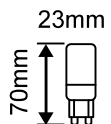

Capsules-G9

5W VT-2175D

SKU: 7429 - 3000K Warm White 3800157637046
SKU: 7430 - 4000K Day White 3800157637053
SKU: 7431 - 6400K White 3800157637060

EQ. Watts:	50w
Voltage/Frequency:	AC:200-240V,50/60Hz
Luminous Flux:	500lm
LED Type:	SMD

CRI:	>80
PF:	>0,4
Base:	G9
Beam Angle:	300°

Body Type:	Ceramic
Dimension:	22x60mm
Box Qty:	600 Pcs

Capsules-G9

5.5W VT-2177

SKU: 7432 - 3000K Warm White 3800157637077
SKU: 7433 - 4000K Day White 3800157637084
SKU: 7434 - 6400K White 3800157637091

EQ. Watts:	50w
Voltage/Frequency:	AC:200-240V,50/60Hz
Luminous Flux:	550lm
LED Type:	SMD

CRI:	>80
PF:	>0,4
Base:	G9
Beam Angle:	300°

Body Type:	Ceramic
Dimension:	16x63mm
Box Qty:	600 Pcs

NEW

Capsules-G9

6W VT-2227

SKU: 2719 - 3000K Warm White 3800157644426
SKU: 2720 - 4000K Day White 3800157644433
SKU: 2721 - 6400K White 3800157644440

EQ. Watts:	45
Voltage/Frequency:	AC:220-240V,50Hz
Luminous Flux:	550lm
LED Type:	SMD

CRI:	>80
PF:	>0,5
Base:	G9
Beam Angle:	300°

Body Type:	Plastic
Dimension:	19x68mm
Box Qty:	200 Pcs

NEW

Capsules-G9

7W VT-2228

SKU: 2722 - 3000K Warm White 3800157644457
SKU: 2723 - 4000K Day White 3800157644464
SKU: 2724 - 6400K White 3800157644471

EQ. Watts:	50
Voltage/Frequency:	AC:220-240V,50Hz
Luminous Flux:	650lm
LED Type:	SMD

CRI:	>80
PF:	>0,5
Base:	G9
Beam Angle:	300°

Body Type:	Plastic
Dimension:	23x70mm
Box Qty:	200 Pcs