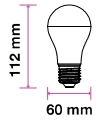

LED Type:	SMD
CRI:	>80
PF:	>0.5
Base:	E27

Beam Angle:	200°
Body Type:	ThermoPlastic
Dimension:	60x112mm
Box Qty:	100 Pcs

Bulbs-A60-E27

9w VT-2000G

SKU: 7343 - Green 3800157626057

EQ. Watts:	30w
Voltage/Frequency:	AC:220-240V,50Hz
Luminous Flux:	310lm
Commercial Type:	A60