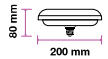

UFO-F150-E27

24w VT-2124

SKU: 7161 - 3000K Warm White 3800157612524
SKU: 7163 - 6400K White 3800157612548