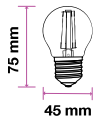

Clear Glass-Filament-Candle-E14

4w VT-1997D

SKU: 4366 - 2700K Warm White 3800157602921

EQ. Watts:	30w
Voltage/Frequency:	AC:220-240V,50Hz
Luminous Flux:	320lm
Commercial Type:	Candle

LED Type:	Filament
CRI:	>80
PF:	>0.5
Base:	E14

DIMMABLE

Beam Angle:	300°
Body Type:	Glass
Dimension:	35x121mm
Box Qty:	100 Pcs

Clear Glass-Filament-Candle-E14

6w VT-2127

SKU: 7423 - 3000K Warm White 3800157632577
SKU: 7424 - 4000K Day White 3800157632584
SKU: 7425 - 6400K White 3800157632591

EQ. Watts:	45w
Voltage/Frequency:	AC:220-240V,50Hz
Luminous Flux:	600lm
Commercial Type:	Candle

LED Type:	SMD
CRI:	>80
PF:	>0.5
Base:	E14

Beam Angle:	300°
Body Type:	Glass
Dimension:	35x100mm
Box Qty:	200 Pcs

Clear Glass-Filament-Globe-E27

4w VT-1980

SKU: 4427 - 4000K Day White 3800157606417
SKU: 4428 - 6400K White 3800157606424

EQ. Watts:	40w
Voltage/Frequency:	AC:220-240V,50Hz
Luminous Flux:	400lm
Commercial Type:	G45

LED Type:	Filament
CRI:	>80
PF:	>0.4
Base:	E27

Beam Angle:	300°
Body Type:	Glass
Dimension:	45x75mm
Box Qty:	100 Pcs

Color Bulbs-G45-E27

2w VT-2132-P

SKU: 7410 - Pink 3800157630269

EQ. Watts:	10w
Voltage/Frequency:	AC:220-240V,50Hz
Luminous Flux:	60lm
Commercial Type:	G45

LED Type:	Filament
CRI:	>80
PF:	>0.4
Base:	E27

Beam Angle:	300°
Body Type:	Glass
Dimension:	45x75mm
Box Qty:	100 Pcs

Color Bulbs-G45-E27

2w VT-2132-G

SKU: 7411 - Green 3800157630276

EQ. Watts:	10w
Voltage/Frequency:	AC:220-240V,50Hz
Luminous Flux:	60lm
Commercial Type:	G45

LED Type:	Filament
CRI:	>80
PF:	>0.4
Base:	E27

Beam Angle:	300°
Body Type:	Glass
Dimension:	45x75mm
Box Qty:	100 Pcs