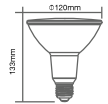

PAR38 Bulbs-E27
15w VT-1125-G

SKU: 4418 - Green 3800157606318
SKU: 4419 - Red 3800157606325
SKU: 4420 - Blue 3800157606301

EQ. Watts: 100w
Voltage/Frequency: AC:180-240V,50/60Hz
Luminous Flux: 1200lm
Commercial Type: PAR38

LED Type: SMD
CRI: >80
PF: >0.5
Base: E27

Beam Angle: 40°
Body Type: Plastic Coated
Dimension: Aluminium
Box Qty: 120x133mm

NEW

PAR38 Bulbs-E27
17w VT-1227

SKU: 45681 - 3000K Warm White 3800157641234
SKU: 45691 - 4000K Day White 3800157641241

EQ. Watts: 95w
Voltage/Frequency: AC:220-240V,50/60Hz
Luminous Flux: 1300lm
Commercial Type: PAR38

LED Type: SMD
CRI: >80
PF: >0.5
Base: E27

Beam Angle: 100°
Body Type: Thermoplastic
Dimension: 120x132mm
Box Qty: 40 Pcs

Bulbs-Globe-E27
10w VT-1893

SKU: 4276 - 3000K Warm White 3800230627889
SKU: 4277 - 4000K Day White 3800230627896
SKU: 4278 - 6400K White 3800230627902

EQ. Watts: 60w
Voltage/Frequency: AC:220-240V,50Hz
Luminous Flux: 810lm
Commercial Type: G95

LED Type: SMD
CRI: >80
PF: >0.5
Base: E27

Beam Angle: 200°
Body Type: ThermoPlastic
Dimension: 95x140mm
Box Qty: 12 Pcs

Bulbs-Globe-E27
13w VT-1883

SKU: 4274 - 6400K White 3800230627865

EQ. Watts: 75w
Voltage/Frequency: AC:220-240V,50Hz
Luminous Flux: 1055lm
Commercial Type: G120

LED Type: SMD
CRI: >80
PF: >0.7
Base: E27

Beam Angle: 200°
Body Type: ThermoPlastic
Dimension: 120x164mm
Box Qty: 12 Pcs

Bulbs-Globe-E27
13w VT-1884D

SKU: 4254 - 2700K Warm White 3800230627100

EQ. Watts: 75w
Voltage/Frequency: AC:220-240V,50Hz
Luminous Flux: 1055lm
Commercial Type: G120

LED Type: SMD
CRI: >80
PF: >0.7
Base: E27

Beam Angle: 200°
Body Type: ThermoPlastic
Dimension: 120x164mm
Box Qty: 12 Pcs