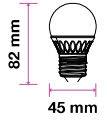

Bulbs-G45-E27
5.5W VT-1879N

SKU: 7407 - 2700K Warm White 3800157629485
SKU: 7408 - 4000K Day White 3800157629492
SKU: 7409 - 6400K White 3800157629508

EQ. Watts: **40w**
Voltage/Frequency: **AC:220-240V,50Hz**
Luminous Flux: **470lm**
Commercial Type: **G45**

LED Type: **SMD**
CRI: **>80**
PF: **>0.5**
Base: **E27**

Beam Angle: **180°**
Body Type: **ThermoPlastic**
Dimension: **45x82mm**
Box Qty: **200 Pcs**