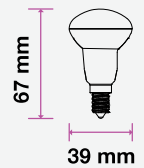

LED REFLECTOR BULB

We offer an energy-efficient reflectors range of various widths (39mm, 50mm, 63mm, 80mm) for diffused lighting that can serve as track or spotlight in residential, hospitality, or commercial spaces.

- Available in E14 and E27
- 30,000-hr lifespan
- 120° Beam Angle
- AC:220-240V,50Hz
- CRI: >80

5 YEAR WARRANTY*

MODEL	WATTS	EQ.WATTS	LUMENS	BASE	SHAPE	BOX QTY.
VT-239	3w	25w	250	E14	R39	200 pcs
SKU: 210 | 3000K WARM WHITE SKU: 211 | 4000K DAY WHITE SKU: 212 | 6400K WHITE						

MODEL	WATTS	EQ.WATTS	LUMENS	BASE	SHAPE	BOX QTY.
VT-250	6w	40w	470	E14	R50	200 pcs
SKU: 138 | 3000K WARM WHITE SKU: 139 | 4000K DAY WHITE SKU: 140 | 6400K WHITE						

MODEL	WATTS	EQ.WATTS	LUMENS	BASE	SHAPE	BOX QTY.
VT-263	8w	60w	570	E27	R63	200 pcs
SKU: 141 | 3000K WARM WHITE SKU: 142 | 4000K DAY WHITE SKU: 143 | 6400K WHITE						

MODEL	WATTS	EQ.WATTS	LUMENS	BASE	SHAPE	BOX QTY.
VT-280	10w	75w	800	E27	R80	200 pcs
SKU: 135 | 3000K WARM WHITE SKU: 136 | 4000K DAY WHITE SKU: 137 | 6400K WHITE						

LED BULBS