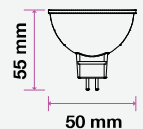

MODEL	WATTS	EQ.WATTS	LUMENS	BASE	BOX QTY.
VT-267	6.5w	40w	450	GU5.3	200 pcs

- SKU: 207 | 3000K WARM WHITE
- SKU: 208 | 4000K DAY WHITE
- SKU: 209 | 6400K WHITE