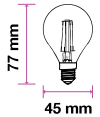

Frost Cover -Filament-Candle-E14

4w VT-1923

SKU: 7110 - 2700K Warm White 3800157609852
SKU: 7111 - 4000K Day White 3800157609869
SKU: 7112 - 6400K White 3800157609876

EQ. Watts: 40w
Voltage/Frequency: AC:220-240V,50Hz
Luminous Flux: 400lm
Commercial Type: Candle

LED Type: Filament
CRI: >80
PF: >0.4
Base: E14

Beam Angle: 300°
Body Type: Glass
Dimension: 35x121mm
Box Qty: 100 Pcs

Frost Cover -Filament-Candle-E14

4w VT-2054D

SKU: 7176 - 2700K Warm White 3800157615525

EQ. Watts: 35w
Voltage/Frequency: AC:220-240V,50/60Hz
Luminous Flux: 350lm
Commercial Type: Candle

LED Type: Filament
CRI: >80
PF: >0.4
Base: E14

Beam Angle: 300°
Body Type: Glass
Dimension: 35x100mm
Box Qty: 100 Pcs

Frost Cover -Filament-Candle-E14

4w VT-2056D

SKU: 7177 - 2700K Warm White 3800157615532

EQ. Watts: 35w
Voltage/Frequency: AC:220-240V,50/60Hz
Luminous Flux: 350lm
Commercial Type: Candle

LED Type: Filament
CRI: >80
PF: >0.4
Base: E14

Beam Angle: 300°
Body Type: Glass
Dimension: 35x121mm
Box Qty: 100 Pcs

Frost Cover -Filament-Globe-E27

4w VT-1974

SKU: 4497 - 6400K White 3800157609722

EQ. Watts: 40w
Voltage/Frequency: AC:220-240V,50Hz
Luminous Flux: 400lm
Commercial Type: G45

LED Type: Filament
CRI: >80
PF: >0.4
Base: E27

Beam Angle: 300°
Body Type: Glass
Dimension: 45x75mm
Box Qty: 100 Pcs

Frost Cover -Filament-P45-E14

4w VT-1835C

SKU: 44941 - 6400K White 3800157624268
3800157624282

EQ. Watts: 40w
Voltage/Frequency: AC:220-240V,50Hz
Luminous Flux: 400lm
Commercial Type: P45

LED Type: Filament
CRI: >80
PF: >0.4
Base: E14

Beam Angle: 300°
Body Type: Glass
Dimension: 45x77mm
Box Qty: 100 Pcs