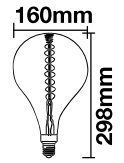

EQ. Watts:	40w
Voltage/Frequency:	AC:220-240V,50Hz
Luminous Flux:	500lm
Commercial Type:	A165

LED Type:	Filament
CRI:	>80
PF:	>0.5
Base:	E27

Beam Angle:	340°
Body Type:	Glass
Dimension:	160x298mm
Box Qty:	6 Pcs