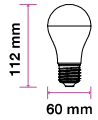

Bulbs-A60-E27

9w VT-2000G

SKU: 7343 - Green 3800157626057

EQ. Watts:	30w
Voltage/Frequency:	AC:220-240V,50Hz
Luminous Flux:	310lm
Commercial Type:	A60

LED Type:	SMD
CRI:	>80
PF:	>0.5
Base:	E27

Beam Angle:	200°
Body Type:	ThermoPlastic
Dimension:	60x112mm
Box Qty:	100 Pcs

Bulbs-A60-E27

9w VT-2000B

SKU: 7344 - Blue 3800157626064

EQ. Watts:	15w
Voltage/Frequency:	AC:220-240V,50Hz
Luminous Flux:	120lm
Commercial Type:	A60

LED Type:	SMD
CRI:	>80
PF:	>0.5
Base:	E27

Beam Angle:	200°
Body Type:	ThermoPlastic
Dimension:	60x112mm
Box Qty:	100 Pcs

LED Bulbs-E27

5w VT-2055

SKU: 7266 - 2700K Warm White 3800157622981

EQ. Watts:	35w
Voltage/Frequency:	AC:220-240V,50Hz
Luminous Flux:	420lm
Commercial Type:	A55

LED Type:	SMD
CI:	>80
PF:	>0.5
Base:	E27

Beam Angle:	200°
Body Type:	ThermoPlastic
Dimension:	55x106mm
Box Qty:	30 Pcs

LED Bulbs-E27

9w VT-1900

SKU: 7240 - 2700K Warm White 3800157620130
SKU: 7241 - 4000K Day White 3800157620147
SKU: 7242 - 6400K White 3800157620154

EQ. Watts:	60w
Voltage/Frequency:	AC:220-240V,50Hz
Luminous Flux:	806lm
Commercial Type:	A60

LED Type:	SMD
CRI:	>80
PF:	>0.5
Base:	E27

Beam Angle:	200°
Body Type:	ThermoPlastic
Dimension:	60x112mm
Box Qty:	20 Pcs

LED Bulbs-B22

9w VT-2069-3PC

SKU: 7246 - 2700K Warm White 3800157620192

EQ. Watts:	60w
Voltage/Frequency:	AC:220-240V,50Hz
Luminous Flux:	806lm
Commercial Type:	A60

LED Type:	SMD
CRI:	>80
PF:	>0.5
Base:	B22

Beam Angle:	200°
Body Type:	ThermoPlastic
Dimension:	60x112mm
Box Qty:	20 Pcs