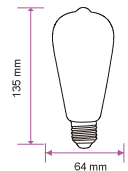

Beam Angle:	300°
Body Type:	Glass
Dimension:	Ø60x105mm
Box Qty:	100 Pcs

NEW

SpecialBulbs

3D Filament-ST64-E27

3w VT-2223

SKU: 2705 - 3000K Warm White 3800157641531

EQ. Watts:	N/A
Voltage/Frequency:	AC:220-240V,50Hz
Luminous Flux:	25lm
Commercial Type:	ST64