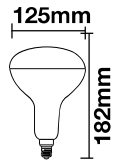

SpecialBulbs

Filament-R125-E27

8W VT-2198D

SKU: 7468 - 6500K White 3800157639187
SKU: 7466 - 2700K Warm White 3800157639163
SKU: 7467 - 4000K Day White 3800157639170

EQ. Watts:	50w
Voltage/Frequency:	AC:220-240V,50Hz
Luminous Flux:	600lm
Commercial Type:	R125

LED Type:	Filament
CRI:	>80
PF:	>0.5
Base:	E27

Beam Angle:	110°
Body Type:	Glass
Dimension:	125x182mm
Box Qty:	24 Pcs

Amber Cover -Filament-A60-E27

3W VT-2063

SKU: 7219 - 2200K Warm White 3800157617277

EQ. Watts:	20w
Voltage/Frequency:	AC:220-240V,50Hz
Luminous Flux:	150lm
Commercial Type:	A60

LED Type:	Filament
CRI:	>80
PF:	>0.4
Base:	E27

Beam Angle:	300°
Body Type:	Glass
Dimension:	60x105mm
Box Qty:	100 Pcs