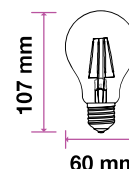

MODEL	WATTS	EQ.WATTS	LUMENS	BASE	SHAPE	BOX QTY.
VT-266	6w	55w	725	E27	A60	50 pcs

SKU: 286 | 2200K WARM WHITE