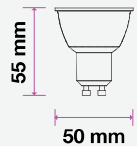

MODEL WATTS EQ.WATTS LUMENS BASE BOX QTY.
VT-277 7w 65w 480 GU10 200 pcs

SKU: 165 | 3000K WARM WHITE
SKU: 166 | 4000K DAY WHITE
SKU: 167 | 6400K WHITE