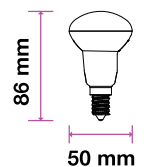

MODEL	WATTS	EQ.WATTS	LUMENS	BASE	SHAPE	BOX QTY.
VT-250	6w	40w	470	E14	R50	200 pcs
SKU: 138 | 3000K WARM WHITE SKU: 139 | 4000K DAY WHITE SKU: 140 | 6400K WHITE