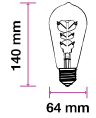

NEW

Filament-ST64-E27

4W VT-2185

SKU: 7474 - 1800K Warm White 3800157640312

EQ. Watts: 20w
Voltage/Frequency: AC:220-240V, 50Hz
Luminous Flux: 200lm
Commercial Type: ST64

LED Type: Filament
CRI: >80
PF: >0.5
Base: E27

Beam Angle: 300°
Body Type: Glass
Dimension: 64x150mm
Box Qty: 50 Pcs

Amber Cover -Filament-ST64-E27

4W VT-2144

SKU: 7327 - 2200K Warm White 3800157624718

EQ. Watts: 40w
Voltage/Frequency: AC:220-240V,50Hz
Luminous Flux: 400lm
Commercial Type: ST64

LED Type: Filament
CRI: >80
PF: >0.4
Base: E27

Beam Angle: 300°
Body Type: Glass
Dimension: 64x140mm
Box Qty: 100 Pcs

Amber Cover -Filament-ST64-B22

4W VT-2145

SKU: 7421 - 2200K Warm White 3800157633093

EQ. Watts: 30w
Voltage/Frequency: AC:220-240V,50Hz
Luminous Flux: 350lm
Commercial Type: ST64

LED Type: Filament
CRI: >80
PF: >0.5
Base: B22

Beam Angle: 300°
Body Type: Glass
Dimension: 64x138mm
Box Qty: 100 Pcs

Amber Cover -Filament-ST64-B22

4W VT-2145D

SKU: 7420 - 2200K Warm White 3800157633086

EQ. Watts: 25w
Voltage/Frequency: AC:220-240V,50Hz
Luminous Flux: 350lm
Commercial Type: ST64

LED Type: Filament
CRI: >80
PF: >0.5
Base: B22

Beam Angle: 300°
Body Type: Glass
Dimension: 64x138mm
Box Qty: 100 Pcs

Amber Cover -Filament-ST64-E27

4W VT-1964D

SKU: 4368 - 2200K Warm White 3800157602945

EQ. Watts: 30w
Voltage/Frequency: AC:220-240V,50Hz
Luminous Flux: 350lm
Commercial Type: ST64

LED Type: Filament
CRI: >80
PF: >0.7
Base: E27

Beam Angle: 300°
Body Type: Glass
Dimension: 64x138mm
Box Qty: 100 Pcs