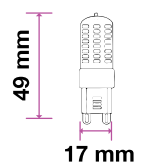

MODEL	WATTS	EQ.WATTS	LUMENS	BASE	BOX QTY.
VT-204	3w	25w	300	G9	200 pcs

- SKU: 246 | 3000K WARM WHITE
- SKU: 247 | 4000K DAY WHITE
- SKU: 248 | 6400K WHITE