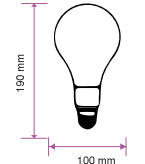

NEW

SpecialBulbs

Amber-S180-E27

8W VT-2169

SKU: 45661 - 2200K Warm White 3800157641210

Voltage/Frequency: AC:220-240V,50Hz

Luminous Flux: 620lm

Commercial Type: S180

LED Type: Filament

CRI: >80

PF: >0.45

Base: E27

Beam Angle: 300°

Body Type: Glass

Dimension: Ø195x400mm

Box Qty: 6 Pcs

NEW

SpecialBulbs

Smoky-S180-E27

8W VT-2169-S

SKU: 45671 - 2200K Warm White 3800157641227

Voltage/Frequency: AC:220-240V,50Hz

Luminous Flux: 240lm

Commercial Type: S180

LED Type: Filament

CRI: >80

PF: >0.45

Base: E27

Beam Angle: 300°

Body Type: Glass

Dimension: Ø195x400mm

Box Qty: 6 Pcs

NEW

SpecialBulbs

Filament-G100-E27

5W VT-2235

SKU: 2748 - 2200K Warm White 3800157645447

EQ. Watts: 25w

Voltage/Frequency: AC:170-240V,50Hz

Luminous Flux: 250lm

Commercial Type: G100

LED Type: SMD

CRI: >80

PF: >0.5

Base: E27

Beam Angle: 300°

Body Type: Glass

Dimension: Ø100x190mm

Box Qty:

NEW

SpecialBulbs

Amber Cover -Filament-T60-E27

5W VT-2245

SKU: 2749 - 2200K Warm White 3800157645454

EQ. Watts: 25w

Voltage/Frequency: AC:170-240V,50Hz

Luminous Flux: 250lm

Commercial Type: T60

LED Type: SMD

CRI: >80

PF: >0.5

Base: E27

Beam Angle: 300°

Body Type: Glass

Dimension: Ø60x183mm

Box Qty: