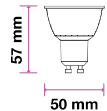

Spotlights-GU10-Lens-38°
2W VT-2002
SKU: 7169 - 6400K White 3800157612821

EQ. Watts: **15w**
Voltage/Frequency: **AC:220-240V,50Hz**
Luminous Flux: **180lm**
LED Type: **SMD**

CRI: **>80**
PF: **>0.4**
Base: **GU10**
Beam Angle: **38°**

Body Type: **Plastic**
Dimension: **35x46.5mm**
Box Qty: **200 Pcs**

Spotlights-GU10-Lens-38°
5W VT-2165D
SKU: 7428 - 3000K Warm White 3800157636247

EQ. Watts: **40w**
Voltage/Frequency: **AC:220-240V,50Hz**
Luminous Flux: **380lm**
LED Type: **SMD**

CRI: **>80**
PF: **>0.5**
Base: **GU10**
Beam Angle: **38°**

Body Type: **Plastic**
Dimension: **ø50x55mm**
Box Qty: **200 Pcs**

NEW

Spotlights-GU10-Lens-38°
6W VT-2206
SKU: 7497 - 3000K Warm White 3800157640831
SKU: 7498 - 4000K Day White 3800157640848
SKU: 7499 - 6400K White 3800157640855

EQ. Watts: **55w**
Voltage/Frequency: **AC:220-240V,50Hz**
Luminous Flux: **400lm**
LED Type: **SMD**

CRI: **>95**
PF: **>0.5**
Base: **GU10**
Beam Angle: **38°**

Body Type: **Plastic**
Dimension: **ø50x58mm**
Box Qty: **200 Pcs**

CRI >95

Spotlights-GU10-Lens-110°
7W VT-2778
SKU: 1672 - 3000K Warm White 3800157602136
SKU: 1673 - 4500K Day White 3800157602143
SKU: 1674 - 6400K White 3800157602150

EQ. Watts: **45w**
Voltage/Frequency: **AC:220-240V,50Hz**
Luminous Flux: **500lm**
LED Type: **SMD**

CRI: **>80**
PF: **>0.5**
Base: **GU10**
Beam Angle: **110°**

Body Type: **Plastic**
Dimension: **50x57mm**
Box Qty: **200 Pcs**

Spotlights-GU10-Lens-38°
7W VT-2666
SKU: 1657 - 3000K Warm White 3800157601641
SKU: 1658 - 4500K Day White 3800157601658
SKU: 1659 - 6000K White 3800157601665

EQ. Watts: **50w**
Voltage/Frequency: **AC:220-240V,50Hz**
Luminous Flux: **550lm**
LED Type: **SMD**

CRI: **>80**
PF: **>0.5**
Base: **GU10**
Beam Angle: **38°**

Body Type: **Plastic**
Dimension: **50x57mm**
Box Qty: **200 Pcs**