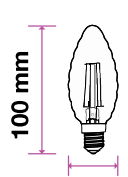

MODEL	WATTS	EQ.WATTS	LUMENS	BASE	SHAPE	BOX QTY.
VT-274	4w	35w	400	E14	Candle	100 pcs

SKU: 279 | 2700K WARM WHITE