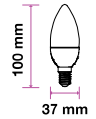

Bulbs-Candle-E14
7W VT-2097

SKU: 7320 - 6400K White 3800157624527

EQ. Watts: **45w**
Voltage/Frequency: **AC:220-240V,50Hz**
Luminous Flux: **600lm**
Commercial Type: **Candle**

LED Type: **SMD**
CRI: **>80**
PF: **>0.5**
Base: **E14**

Beam Angle: **200°**
Body Type: **ThermoPlastic**
Dimension: **37x100mm**
Box Qty: **200 Pcs**