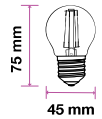

LED Candle Filament Bulbs

4w VT-2104

SKU: 7282 - 2700K Warm White 3800157623728

EQ. Watts:	40w
Voltage/Frequency:	AC:220-240V,50Hz
Luminous Flux:	400lm
Commercial Type:	Candle

LED Type:	SMD
CRI:	>80
PF:	>0.4
Base:	E14

Beam Angle:	300°
Body Type:	Glass
Dimension:	35x100mm
Box Qty:	50 Pcs