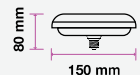

LED BULBS

UFO Bulb

V-TAC's Big Bulb range are ready to meet lighting demands for big spaces that require broader lighting with its range of unique designs, all with significantly greater luminous flux. This range has lamps with diameter ranging from 75mm up to 250mm. Despite the great size, these LED big bulbs are equipped with modern thermal management so it will not heat up and has LEDs provided by Samsung for maximum efficiency.

- **30,000 hrs Lifespan**
- **AC:220-240V,50Hz**
- **CRI: >80**

5 YEAR
WARRANTY*

MODEL	WATTS	EQ.WATTS	LUMENS	BASE	SHAPE	BOX QTY.
VT-216	15w	80w	1200	E27	F150	20 pcs
SKU: 213 | 3000K WARM WHITE						
SKU: 214 | 4000K DAY WHITE						
SKU: 215 | 6400K WHITE						

MODEL	WATTS	EQ.WATTS	LUMENS	BASE	SHAPE	BOX QTY.
VT-224	24w	120w	1900	E27	F200	20 pcs
SKU: 216 | 3000K WARM WHITE						
SKU: 217 | 4000K DAY WHITE						
SKU: 218 | 6400K WHITE						

MODEL	WATTS	EQ.WATTS	LUMENS	BASE	SHAPE	BOX QTY.
VT-235	36w	170w	2900	E27	F250	20 pcs
SKU: 219 | 3000K WARM WHITE						
SKU: 220 | 4000K DAY WHITE						
SKU: 221 | 6400K WHITE