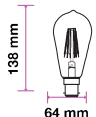

NEW

Filament-ST64-E27

4W VT-2185

SKU: 7474 - 1800K Warm White 3800157640312

EQ. Watts: 20w
Voltage/Frequency: AC:220-240V, 50Hz
Luminous Flux: 200lm
Commercial Type: ST64

LED Type: Filament
CRI: >80
PF: >0.5
Base: E27

Beam Angle: 300°
Body Type: Glass
Dimension: 64x150mm
Box Qty: 50 Pcs

Amber Cover -Filament-ST64-E27

4W VT-2144

SKU: 7327 - 2200K Warm White 3800157624718

EQ. Watts: 40w
Voltage/Frequency: AC:220-240V,50Hz
Luminous Flux: 400lm
Commercial Type: ST64

LED Type: Filament
CRI: >80
PF: >0.4
Base: E27

Beam Angle: 300°
Body Type: Glass
Dimension: 64x140mm
Box Qty: 100 Pcs

Amber Cover -Filament-ST64-B22

4W VT-2145

SKU: 7421 - 2200K Warm White 3800157633093

EQ. Watts: 30w
Voltage/Frequency: AC:220-240V,50Hz
Luminous Flux: 350lm
Commercial Type: ST64

LED Type: Filament
CRI: >80
PF: >0.5
Base: B22

Beam Angle: 300°
Body Type: Glass
Dimension: 64x138mm
Box Qty: 100 Pcs

Amber Cover -Filament-ST64-B22

4W VT-2145D

SKU: 7420 - 2200K Warm White 3800157633086

EQ. Watts: 25w
Voltage/Frequency: AC:220-240V,50Hz
Luminous Flux: 350lm
Commercial Type: ST64

LED Type: Filament
CRI: >80
PF: >0.5
Base: B22

Beam Angle: 300°
Body Type: Glass
Dimension: 64x138mm
Box Qty: 100 Pcs

Amber Cover -Filament-ST64-E27

4W VT-1964D

SKU: 4368 - 2200K Warm White 3800157602945

EQ. Watts: 30w
Voltage/Frequency: AC:220-240V,50Hz
Luminous Flux: 350lm
Commercial Type: ST64

LED Type: Filament
CRI: >80
PF: >0.7
Base: E27

Beam Angle: 300°
Body Type: Glass
Dimension: 64x138mm
Box Qty: 100 Pcs