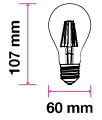

Frost Cover -Filament-A60-E27

7w VT-2047

SKU: 7181 - 2700K Warm White 3800157615570
SKU: 7182 - 4000K Day White 3800157615587
SKU: 7183 - 6400K White 3800157615594

EQ. Watts: 60w
Voltage/Frequency: AC:220-240V,50/60Hz
Luminous Flux: 840lm
Commercial Type: A60

LED Type: Filament
CRI: >80
PF: >0.5
Base: E27

Beam Angle: 300°
Body Type: Glass
Dimension: 60x107mm
Box Qty: 50 Pcs