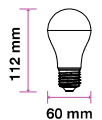

LED Bulbs-E27

6W VT-2022BP

SKU: 7324 - 2700K Warm White 3800157624602
SKU: 7325 - 4000K Day White 3800157624619
SKU: 7326 - 6400K White 3800157624626

EQ. Watts: 40w
Voltage/Frequency: AC:220-240V,50Hz
Luminous Flux: 470lm
Commercial Type: A60

LED Type: SMD
CRI: >80
PF: >0.4
Base: E27

Beam Angle: 200°
Body Type: ThermoPlastic
Dimension: 60x112mm
Box Qty: 40 Pcs