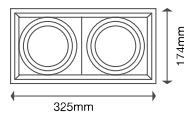

AR111-Accessories

Model No: VT-7222-B Dimension: 325x174 mm
SKU: 3582 Cutting Size: 306x162mm
Base: 2XAR111 EAN: 3800157607070
Material: Aluminium Box Qty: 12 Pcs
Color of Fixture: Black