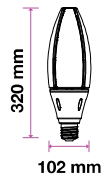

MODEL	WATTS	LUMENS	BASE	BOX QTY.
VT-260	60w	4800	E40	20 pcs

- SKU: 186 | 3000K WARM WHITE
- SKU: 187 | 4000K DAY WHITE
- SKU: 188 | 6400K WHITE