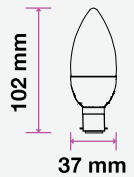

### Candle | G45

Candle | B15

Candle | B22

G45

MODEL	WATTS	EQ.WATTS	LUMENS	BASE	SHAPE	BOX QTY.
VT-299	5.5w	40w	470	B15	Candle	200 pcs

SKU: 860 | 3000K WARM WHITE

MODEL	WATTS	EQ.WATTS	LUMENS	BASE	SHAPE	BOX QTY.
VT-299D	5.5w	40w	470	B15	Candle	200 pcs