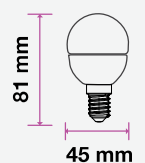

MODEL	WATTS	EQ.WATTS	LUMENS	BASE	SHAPE	BOX QTY.
VT-225	4.5w	40w	470	E14	P45	200 pcs
SKU: 264 | 3000K WARM WHITE SKU: 265 | 4000K DAY WHITE SKU: 266 | 6400K WHITE