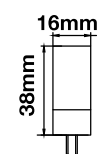

MODEL	WATTS	EQ.WATTS	LUMENS	BASE	BOX QTY.
VT-234	3.2w	30w	385	G4	200 pcs

- SKU: 131 | 3000K WARM WHITE
- SKU: 132 | 4000K DAY WHITE
- SKU: 133 | 6400K WHITE