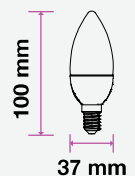

MODEL	WATTS	EQ.WATTS	LUMENS	BASE	SHAPE	BOX QTY.
VT-268	7w		600	E14	Candle	200 pcs

- SKU: 111 | 3000K WARM WHITE
- SKU: 112 | 4000K DAY WHITE
- SKU: 113 | 6400K WHITE