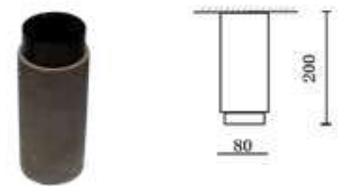

Fitting-Surface Metal-1XGU10

Model No	VT-865-GBC
SKU:	3139
Base:	GU10
Material:	Gypsum with metal
Shape:	Round
Color of Fixture:	Grey+Gun Black
Dimension:	ø200x80mm
Cutting Size:	N/A
EAN:	3800157635387
Box Qty:	9 pcs