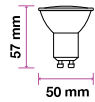

Spotlights-GU10-3PC Pack

5W VT-2095

SKU: 7269 - 3000K Warm White 3800157623018
SKU: 7270 - 4000K Day White 3800157623025
SKU: 7271 - 6400K White 3800157623032

EQ. Watts: 35w
Voltage/Frequency: AC:220-240V,50Hz
Luminous Flux: 400lm
LED Type: SMD

CRI: >80
PF: >0.5
Base: GU10
Beam Angle: 110°

Body Type: Plastic
Dimension: 50x57mm
Box Qty: 60 Pcs

NEW

Spotlights-GU10-6PC Pack

5W VT-2225

SKU: 2739 - 3000K Warm White 3800157645294
SKU: 2740 - 4000K Day White 3800157645300
SKU: 2741 - 6400K White 3800157645317

EQ. Watts: 35w
Voltage/Frequency: AC:220-240V,50Hz
Luminous Flux: 400lm
LED Type: SMD

CRI: >80
PF: >0.5
Base: GU10
Beam Angle: 110°

Body Type: Plastic
Dimension: 50x57mm
Box Qty: 30 Pcs

Spotlights-GU10-Blister Pack

6W VT-2107

SKU: 7303 - 3000K Warm White 3800157623933
SKU: 7304 - 4000K Day White 3800157623940
SKU: 7305 - 6400K White 3800157623957

EQ. Watts: 40w
Voltage/Frequency: AC:220-240V,50Hz
Luminous Flux: 500lm
LED Type: SMD

CRI: >80
PF: >0.5
Base: GU10
Beam Angle: 110°

Body Type: Plastic
Dimension: 50x57mm
Box Qty: 50 Pcs

Spotlights-GU10-Blister Pack

6.5W VT-2108D

SKU: 7306 - 3000K Warm White 3800157623964
SKU: 7307 - 4000K Day White 3800157623971
SKU: 7308 - 6400K White 3800157623988

EQ. Watts: 40w
Voltage/Frequency: AC:220-240V,50Hz
Luminous Flux: 450lm
LED Type: SMD

CRI: >80
PF: >0.5
Base: GU10
Beam Angle: 38°

Body Type: Plastic
Dimension: 50x57mm
Box Qty: 50 Pcs

Spotlights-GU10-Lens-110°

7W VT-2779

SKU: 1683 - 4500K Day White 3800157605366

EQ. Watts: 45w
Voltage/Frequency: AC:220-240V,50Hz
Luminous Flux: 500lm
LED Type: SMD

CRI: >80
PF: >0.5
Base: GU10
Beam Angle: 110°

Body Type: Plastic
Dimension: 50x57mm
Box Qty: 200 Pcs