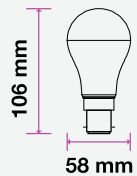

SKU: 104 | 3000K WARM WHITE

LED PLASTIC BULBS  
**A58**

**5** YEAR  
**WARRANTY\***

A58

MODEL	WATTS	EQ.WATTS	LUMENS	BASE	SHAPE	BOX QTY.
VT-229	9w	60w	806	B22	A58	96 pcs

SKU: 101 | 3000K WARM WHITE  
 SKU: 850 | 4000K DAY WHITE  
 SKU: 851 | 6400K WHITE