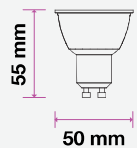

MODEL WATTS EQ.WATTS LUMENS BASE BOX QTY.
VT-292 8w 70w 720 GU10 200 pcs

SKU: 872 | 3000K WARM WHITE
SKU: 873 | 4000K DAY WHITE
SKU: 874 | 6400K WHITE