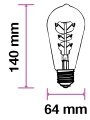

Amber Cover -Filament-ST64-E27

5W VT-2066

SKU: 7220 - 2200K Warm White 3800157617284

EQ. Watts:	30w
Voltage/Frequency:	AC:220-240V,50Hz
Luminous Flux:	300lm
Commercial Type:	ST64

LED Type:	Filament
CRI:	>80
PF:	>0.5
Base:	E27

Beam Angle:	300°
Body Type:	Glass
Dimension:	64x140mm
Box Qty:	100 Pcs