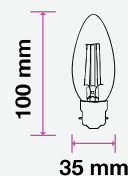

LED CLEAR FILAMENT

Candle

MODEL	WATTS	EQ.WATTS	LUMENS	BASE	SHAPE	BOX QTY.
VT-222	4w	40w	400	B22	Candle	192 pcs

SKU: 105 | 3000K WARM WHITE

MODEL	WATTS	EQ.WATTS	LUMENS	BASE	SHAPE	BOX QTY.
VT-254	4w	35w	400	E14	Candle	100 pcs

SKU: 272 | 2700K WARM WHITE

MODEL	WATTS	EQ.WATTS	LUMENS	BASE	SHAPE	BOX QTY.
VT-254D	4w	30w	350	E14	Candle	100 pcs

SKU: 278 | 2700K WARM WHITE

MODEL	WATTS	EQ.WATTS	LUMENS	BASE	SHAPE	BOX QTY.
VT-274	4w	35w	400	E14	Candle	100 pcs

SKU: 279 | 2700K WARM WHITE

MODEL	WATTS	EQ.WATTS	LUMENS	BASE	SHAPE	BOX QTY.
VT-264	4w	35w	400	E14	Candle	100 pcs

SKU: 275 | 2700K WARM WHITE