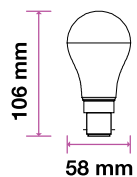

MODEL	WATTS	EQ.WATTS	LUMENS	BASE	SHAPE	BOX QTY.
VT-219	9w	60w	806	B22	A58	100 pcs

SKU: 270 | 3000K WARM WHITE