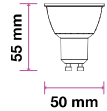

EQ. Watts: **40w**  
 Voltage/Frequency: **AC:220-240V,50Hz**  
 Luminous Flux: **380lm**  
 LED Type: **SMD**

CRI: **>80**  
 PF: **>0.5**  
 Base: **GU10**  
 Beam Angle: **38°**

Body Type: **Plastic**  
 Dimension: **ø50x55mm**  
 Box Qty: **200 Pcs**