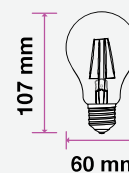

LED CLEAR FILAMENT

A60

V-TAC's decorative and efficient LED filament range also comes in an elegant, clear glass body for a classic vintage design in A60, candle, and globe shapes that can replace 35 to 60-watt traditional filament bulbs.

- **20,000 hrs Lifespan**
- **300° Beam Angle**
- **AC:220-240V,50Hz**
- **CRI: >80**

5 YEAR
WARRANTY*

MODEL	WATTS	EQ.WATTS	LUMENS	BASE	SHAPE	BOX QTY.
VT-256	6w	60w	806	E27	A60	50 pcs

SKU: 287 | 2700K WARM WHITE

MODEL	WATTS	EQ.WATTS	LUMENS	BASE	SHAPE	BOX QTY.
VT-208	4w	40w	400	B22	A60	96 pcs

SKU: 106 | 3000K WARM WHITE