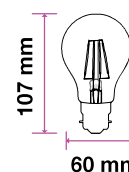

MODEL	WATTS	EQ.WATTS	LUMENS	BASE	SHAPE	BOX QTY.
VT-208	4w	40w	400	B22	A60	96 pcs

SKU: 106 | 3000K WARM WHITE