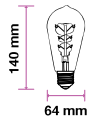

Amber Cover -Filament-ST64-E27

5W VT-2065D

SKU: 7416 - 2200K Warm White 3800157632003

EQ. Watts:	30w
Voltage/Frequency:	AC:220-240V,50/60Hz
Luminous Flux:	300lm
Commercial Type:	ST64

LED Type:	Filament
CRI:	>80
PF:	>0.5
Base:	E27

Beam Angle:	300°
Body Type:	Glass
Dimension:	64x140mm
Box Qty:	100 Pcs

Amber Cover -Filament-ST64-E27

6W VT-1966

SKU: 4362 - 2200K Warm White 3800157602754

EQ. Watts:	45w
Voltage/Frequency:	AC:220-240V,50Hz
Luminous Flux:	500lm
Commercial Type:	ST64

LED Type:	Filament
CRI:	>80
PF:	>0.5
Base:	E27

Beam Angle:	300°
Body Type:	Glass
Dimension:	64x138mm
Box Qty:	50 Pcs