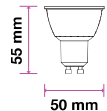

Spotlights-GU10-Lens-110°
7W VT-2778
SKU: 1672 - 3000K Warm White 3800157602136
SKU: 1673 - 4500K Day White 3800157602143
SKU: 1674 - 6400K White 3800157602150

EQ. Watts: **45w**
Voltage/Frequency: **AC:220-240V,50Hz**
Luminous Flux: **500lm**
LED Type: **SMD**

CRI: **>80**
PF: **>0.5**
Base: **GU10**
Beam Angle: **110°**

Body Type: **Plastic**
Dimension: **50x57mm**
Box Qty: **200 Pcs**