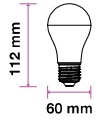

Bulbs-A60-E27-RGB

6W VT-2022

SKU: 7121 - 2700K Warm White 3800157609975
SKU: 7150 - 4000K Day White 3800157610711
SKU: 7151 - 6400K White 3800157610728

EQ. Watts:	40w
Voltage/Frequency:	AC:220-240V,50Hz
Luminous Flux:	470lm
Commercial Type:	A60

LED Type:	SMD
CRI:	>80
PF:	>0.5
Base:	E27

Beam Angle:	200°
Body Type:	ThermoPlastic
Dimension:	60x112mm
Box Qty:	100 Pcs

- High-efficient RGB light LED bulb with IR remote controller
- Your smart choice to replace your outdated incandescent and fluorescent bulbs
- Provides various colors and light modes for your choice: flash, strobe, fade, smooth, on and off for your choice

Bulbs-A60-E27-Sensor

9W VT-2016

SKU: 4459 - 2700K Warm White 3800157608237
SKU: 4460 - 4000K Day White 3800157608244
SKU: 4461 - 6000K White 3800157608251

EQ. Watts:	60w
Voltage/Frequency:	AC:220-240V,50Hz
Luminous Flux:	806lm
Commercial Type:	A60

LED Type:	SMD
CRI:	>80
PF:	>0.5
Base:	E27

Beam Angle:	200°
Body Type:	ThermoPlastic
Dimension:	60x122mm
Box Qty:	100 Pcs

Our smart sensor bulbs are built in with photocells with transmits Signal to light source as per lumen conditions smartly and saves power by going onto Light mode, enabling you to save power and reduce consumption of power when not required.

Bulbs-A60-E27-3 Step Dimming

9W VT-2011

SKU: 4447 - 2700K Warm White 3800157607988
SKU: 4448 - 4000K Day White 3800157607995
SKU: 4449 - 6400K White 3800157608008

EQ. Watts:	60w
Voltage/Frequency:	AC:220-240V,50Hz
Luminous Flux:	806lm
Commercial Type:	A60

LED Type:	SMD
CRI:	>80
PF:	>0.5
Base:	E27

Beam Angle:	200°
Body Type:	ThermoPlastic
Dimension:	60x112mm
Box Qty:	100 Pcs