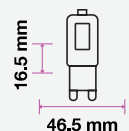

MODEL	WATTS	EQ.WATTS	LUMENS	BASE	BOX QTY.
VT-203	2.5w	20w	200	G9	200 pcs

- SKU: 243 | 3000K WARM WHITE
- SKU: 244 | 4000K DAY WHITE
- SKU: 245 | 6400K WHITE