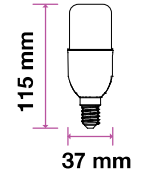

MODEL	WATTS	EQ.WATTS	LUMENS	BASE	SHAPE	BOX QTY.
VT-248	8w	50w	660	E14	T37	200 pcs

- SKU: 267 | 3000K WARM WHITE
- SKU: 268 | 4000K DAY WHITE
- SKU: 269 | 6400K WHITE