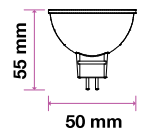

LED SPOTLIGHTS
MRI16 | GU10

5 YEAR
WARRANTY*

MODEL	WATTS	EQ.WATTS	LUMENS	BASE	BOX QTY.
VT-257	6.5w	55w	450	GU5.3	200 pcs

- SKU: 204 | 3000K WARM WHITE
- SKU: 205 | 4000K DAY WHITE
- SKU: 206 | 6400K WHITE

MODEL	WATTS	EQ.WATTS	LUMENS	BASE	BOX QTY.
VT-267	6.5w	40w	450	GU5.3	200 pcs

- SKU: 207 | 3000K WARM WHITE
- SKU: 208 | 4000K DAY WHITE
- SKU: 209 | 6400K WHITE

MODEL	WATTS	EQ.WATTS	LUMENS	BASE	BOX QTY.
VT-247	6.5w	60w	480	GU10	200 pcs

- SKU: 192 | 3000K WARM WHITE
- SKU: 193 | 4000K DAY WHITE
- SKU: 194 | 6400K WHITE

MODEL	WATTS	EQ.WATTS	LUMENS	BASE	BOX QTY.
VT-227	6.5w	60w	480	GU10	200 pcs

- SKU: 189 | 3000K WARM WHITE
- SKU: 190 | 4000K DAY WHITE
- SKU: 191 | 6400K WHITE