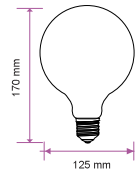

SpecialBulbs

3D Filament-G125-E27

3W VT-2233

SKU: 2706 - 3000K Warm White 3800157641548

EQ. Watts:	N/A
Voltage/Frequency:	AC:220-240V,50Hz
Luminous Flux:	40lm
Commercial Type:	G125

LED Type:	COB
CRI:	>80
PF:	>0.45
Base:	E27

Beam Angle:	300°
Body Type:	Glass
Dimension:	Ø125x170mm
Box Qty:	50 Pcs