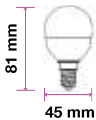

Bulbs-P45-E14
5.5W VT-1880N

SKU: 42501 - 2700K Warm White 3800157624367
SKU: 42511 - 4000K Day White 3800157625408
SKU: 42521 - 6400K White 3800157624374

EQ. Watts: **40w**
Voltage/Frequency: **AC:220-240V,50Hz**
Luminous Flux: **470lm**
Commercial Type: **P45**

LED Type: **SMD**
CRI: **>80**
PF: **>0.5**
Base: **E14**

Beam Angle: **180°**
Body Type: **ThermoPlastic**
Dimension: **45x81mm**
Box Qty: **200 Pcs**