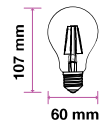

Clear Glass-Filament-A60-E27

4W VT-1885C

SKU: 42591 - 2700K Warm White 3800157624312

EQ. Watts: 40w
Voltage/Frequency: AC:220-240V,50Hz
Luminous Flux: 400lm
Commercial Type: A60

LED Type: Filament
CRI: >80
PF: >0.4
Base: E27

Beam Angle: 300°
Body Type: Glass
Dimension: 60x107mm
Box Qty: 50 Pcs