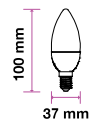

LED Type:	SMD
CRI:	>80
PF:	>0.4
Base:	E14

Beam Angle:	200°
Body Type:	ThermoPlastic
Dimension:	37x100mm
Box Qty:	200 Pcs

Bulbs-Candle-E14

4w VT-1818TP

SKU: 4164 - 2700K Warm White 3800230620743

EQ. Watts:	30w
Voltage/Frequency:	AC:220-240V,50Hz
Luminous Flux:	320lm
Commercial Type:	Candle