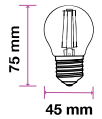

EQ. Watts:	10w
Voltage/Frequency:	AC:220-240V,50Hz
Luminous Flux:	60lm
Commercial Type:	G45

LED Type:	Filament
CRI:	>80
PF:	>0.4
Base:	E27

Beam Angle:	300°
Body Type:	Glass
Dimension:	45x75mm
Box Qty:	100 Pcs