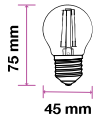

Color Bulbs-G45-E27

2w VT-2132-P

SKU: 7410 - Pink 3800157630269

EQ. Watts:	10w
Voltage/Frequency:	AC:220-240V,50Hz
Luminous Flux:	60lm
Commercial Type:	G45

LED Type:	Filament
CRI:	>80
PF:	>0.4
Base:	E27

Beam Angle:	300°
Body Type:	Glass
Dimension:	45x75mm
Box Qty:	100 Pcs