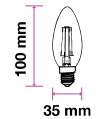

Clear Glass-Filament-Candle-E14

4W_{VT-1986}

SKU: 4301 - 2700K Warm White 3800230629951

EQ. Watts: 40w
Voltage/Frequency: AC:220-240V,50Hz
Luminous Flux: 400lm
Commercial Type: Candle

LED Type: Filament
CRI: >80
PF: >0.4
Base: E14

Beam Angle: 300°
Body Type: Glass
Dimension: 35x100mm
Box Qty: 100 Pcs