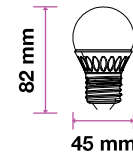

NEW

Bulbs-P45-E14-CRI>95

5.5w VT-2236

SKU: 7488 - 2700K Warm White 3800157640749
SKU: 7489 - 4000K Day White 3800157640756
SKU: 7490 - 6400K White 3800157640763

EQ. Watts:	40w
Voltage/Frequency:	AC:220-240V,50Hz
Luminous Flux:	470lm
Commercial Type:	P45

LED Type:	SMD
CRI:	>95
PF:	>0.5
Base:	E14

Beam Angle:	200°
Body Type:	Thermoplastic
Dimension:	45x81mm
Box Qty:	200 Pcs

NEW

Bulbs-G45-E27-CRI>95

5.5w VT-2216

SKU: 7491 - 2700K Warm White 3800157640770
SKU: 7492 - 4000K Day White 3800157640787
SKU: 7493 - 6400K White 3800157640794

EQ. Watts:	40w
Voltage/Frequency:	AC:220-240V,50Hz
Luminous Flux:	470lm
Commercial Type:	G45

LED Type:	SMD
CRI:	>95
PF:	>0.5
Base:	E27

Beam Angle:	200°
Body Type:	Thermoplastic
Dimension:	45x82mm
Box Qty:	200 Pcs

NEW

Bulbs-Candle-E14-CRI>95

5.5w VT-2226

SKU: 7494 - 2700K Warm White 3800157640800
SKU: 7495 - 4000K Day White 3800157640817
SKU: 7496 - 6400K White 3800157640824

EQ. Watts:	40w
Voltage/Frequency:	AC:220-240V,50Hz
Luminous Flux:	470lm
Commercial Type:	Candle

LED Type:	SMD
CRI:	>95
PF:	>0.5
Base:	E14

Beam Angle:	200°
Body Type:	Thermoplastic
Dimension:	37x100mm
Box Qty:	200 Pcs