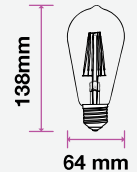

MODEL	WATTS	EQ.WATTS	LUMENS	BASE	SHAPE	BOX QTY.
VT-276	6w	55w	725	E27	ST64	50 pcs

SKU: 290 | 2200K WARM WHITE