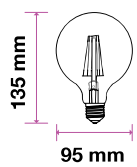

MODEL	WATTS	EQ.WATTS	LUMENS	BASE	SHAPE	BOX QTY.
VT-286	6w	60w	806	E27	G95	20 pcs

SKU: 294 | 2700K WARM WHITE