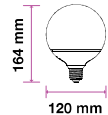

PAR38 Bulbs-E27
15w VT-1125-G

SKU: 4418 - Green 3800157606318
SKU: 4419 - Red 3800157606325
SKU: 4420 - Blue 3800157606301

EQ. Watts: 100w
Voltage/Frequency: AC:180-240V,50/60Hz
Luminous Flux: 1200lm
Commercial Type: PAR38

LED Type: SMD
CRI: >80
PF: >0.5
Base: E27

Beam Angle: 40°
Body Type: Plastic Coated
Dimension: Aluminium
Box Qty: 120x133mm

NEW

PAR38 Bulbs-E27
17w VT-1227

SKU: 45681 - 3000K Warm White 3800157641234
SKU: 45691 - 4000K Day White 3800157641241

EQ. Watts: 95w
Voltage/Frequency: AC:220-240V,50/60Hz
Luminous Flux: 1300lm
Commercial Type: PAR38

LED Type: SMD
CRI: >80
PF: >0.5
Base: E27

Beam Angle: 100°
Body Type: Thermoplastic
Dimension: 120x132mm
Box Qty: 40 Pcs

Bulbs-Globe-E27
10w VT-1893

SKU: 4276 - 3000K Warm White 3800230627889
SKU: 4277 - 4000K Day White 3800230627896
SKU: 4278 - 6400K White 3800230627902

EQ. Watts: 60w
Voltage/Frequency: AC:220-240V,50Hz
Luminous Flux: 810lm
Commercial Type: G95

LED Type: SMD
CRI: >80
PF: >0.5
Base: E27

Beam Angle: 200°
Body Type: ThermoPlastic
Dimension: 95x140mm
Box Qty: 12 Pcs

Bulbs-Globe-E27
13w VT-1883

SKU: 4274 - 6400K White 3800230627865

EQ. Watts: 75w
Voltage/Frequency: AC:220-240V,50Hz
Luminous Flux: 1055lm
Commercial Type: G120

LED Type: SMD
CRI: >80
PF: >0.7
Base: E27

Beam Angle: 200°
Body Type: ThermoPlastic
Dimension: 120x164mm
Box Qty: 12 Pcs

Bulbs-Globe-E27
13w VT-1884D

SKU: 4254 - 2700K Warm White 3800230627100

EQ. Watts: 75w
Voltage/Frequency: AC:220-240V,50Hz
Luminous Flux: 1055lm
Commercial Type: G120

LED Type: SMD
CRI: >80
PF: >0.7
Base: E27

Beam Angle: 200°
Body Type: ThermoPlastic
Dimension: 120x164mm
Box Qty: 12 Pcs