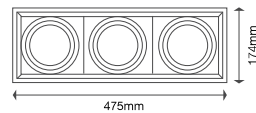

AR111-Accessories

Model No: VT-7223-W Dimension: 475x174mm
SKU: 3577 Cutting Size: 168x455mm
Base: 3XAR111 EAN: 3800157604789
Material: Aluminium Box Qty: 12 Pcs
Color of Fixture: White