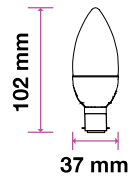

LED CLEAR FILAMENT
Candle | G45 | G95 | G125

5 YEAR
WARRANTY*

MODEL	WATTS	EQ.WATTS	LUMENS	BASE	BOX QTY.
VT-284D	4w	30w	350	B15	100 pcs

SKU: 862 | 3000K WARM WHITE

MODEL	WATTS	EQ.WATTS	LUMENS	BASE	SHAPE	BOX QTY.
VT-244	4w	35w	400	E27	G45	100 pcs

SKU: 280 | 2700K WARM WHITE

MODEL	WATTS	EQ.WATTS	LUMENS	BASE	SHAPE	BOX QTY.
VT-286	6w	60w	806	E27	G95	20 pcs

SKU: 294 | 2700K WARM WHITE

MODEL	WATTS	EQ.WATTS	LUMENS	BASE	SHAPE	BOX QTY.
VT-287	6w	60w	806	E27	G125	20 pcs

SKU: 292 | 2700K WARM WHITE