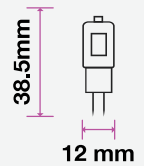

LED SPOTLIGHTS

LED Capsules Lights

Our newly improved range of capsule lights are the ideal choice for replacing Halogen counterparts. Now equipped with LEDs provided by Samsung for maximum efficiency.

- 30,000-hr lifespan
- DC: 12V for G4
- AC: 220-240V, 50Hz for G9
- CRI: >80

5 YEAR
WARRANTY*

MODEL	WATTS	EQ.WATTS	LUMENS	BASE	BOX QTY.
VT-201	1.5w	10w	100	G4	200 pcs

- SKU: 240 | 3000K WARM WHITE
- SKU: 241 | 4000K DAY WHITE
- SKU: 242 | 6400K WHITE

MODEL	WATTS	EQ.WATTS	LUMENS	BASE	BOX QTY.
VT-234	3.2w	30w	385	G4	200 pcs

- SKU: 131 | 3000K WARM WHITE
- SKU: 132 | 4000K DAY WHITE
- SKU: 133 | 6400K WHITE

MODEL	WATTS	EQ.WATTS	LUMENS	BASE	BOX QTY.
VT-203	2.5w	20w	200	G9	200 pcs

- SKU: 243 | 3000K WARM WHITE
- SKU: 244 | 4000K DAY WHITE
- SKU: 245 | 6400K WHITE

MODEL	WATTS	EQ.WATTS	LUMENS	BASE	BOX QTY.
VT-204	3w	25w	300	G9	200 pcs

- SKU: 246 | 3000K WARM WHITE
- SKU: 247 | 4000K DAY WHITE
- SKU: 248 | 6400K WHITE