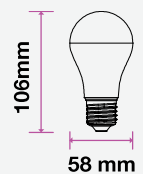

MODEL	WATTS	EQ.WATTS	LUMENS	BASE	SHAPE	BOX QTY.
VT-210	9w	60w	806	E27	A58	100 pcs

SKU: 228 | 3000K WARM WHITE
SKU: 229 | 4000K DAY WHITE
SKU: 230 | 6400K WHITE