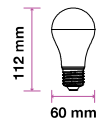

LED Bulbs-E27

9W VT-2109

SKU: 7285 - 2700K Warm White 3800157623759
SKU: 7286 - 4000K Day White 3800157623766
SKU: 7287 - 6400K White 3800157623773

EQ. Watts: 60w
Voltage/Frequency: AC:220-240V,50Hz
Luminous Flux: 806lm
Commercial Type: A60

LED Type: SMD
CRI: >80
PF: >0.5
Base: E27

Beam Angle: 200°
Body Type: ThermoPlastic
Dimension: 60x122mm
Box Qty: 25 Pcs