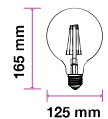

Amber Cover -Filament-Globe-E27

5W VT-2085

SKU: 7216 - 2200K Warm White 3800157617246

EQ. Watts:	30w
Voltage/Frequency:	AC:220-240V,50/60Hz
Luminous Flux:	300lm
Commercial Type:	G125

LED Type:	Filament
CRI:	>80
PF:	>0.5
Base:	E27

Beam Angle:	300°
Body Type:	Glass
Dimension:	125x175mm
Box Qty:	20 Pcs