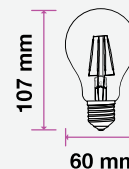

LED AMBER FILAMENT

A60

V-TAC's decorative Amber Filament Lamp range is devised with the latest technology to provide the warm look and feel of conventional filament bulbs.

- 20,000 hrs Lifespan
- 300° Beam Angle
- AC:220-240V,50Hz
- CRI: >80

5 YEAR
WARRANTY*

MODEL	WATTS	EQ.WATTS	LUMENS	BASE	SHAPE	BOX QTY.
VT-214	4w	30w	350	E27	A60	50 pcs

SKU: 282 | 2200K WARM WHITE

MODEL	WATTS	EQ.WATTS	LUMENS	BASE	SHAPE	BOX QTY.
VT-266	6w	55w	725	E27	A60	50 pcs

SKU: 286 | 2200K WARM WHITE

MODEL	WATTS	EQ.WATTS	LUMENS	BASE	SHAPE	BOX QTY.
VT-228	4w	35w	350	B22	A60	96 pcs

SKU:107 | 2200K WARM WHITE