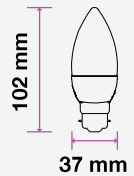

MODEL	WATTS	EQ.WATTS	LUMENS	BASE	SHAPE	BOX QTY.
VT-223	5.5w	40w	470	B22	Candle	192 pcs

SKU: 103 | 3000K WARM WHITE