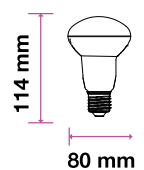

MODEL	WATTS	EQ.WATTS	LUMENS	BASE	SHAPE	BOX QTY.
VT-280	10w	75w	800	E27	R80	200 pcs
SKU: 135 | 3000K WARM WHITE SKU: 136 | 4000K DAY WHITE SKU: 137 | 6400K WHITE