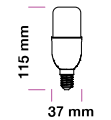

Bulbs-T37-E14

9W VT-2029

SKU: 7173 - 2700K Warm White 3800157615495

EQ. Watts: **50w**
Voltage/Frequency: **AC:220-240V,50/60Hz**
Luminous Flux: **750lm**
Commercial Type: **T37**

LED Type: **SMD**
CRI: **>80**
PF: **>0.5**
Base: **E14**

Beam Angle: **230°**
Body Type: **ThermoPlastic**
Dimension: **37x115mm**
Box Qty: **200 Pcs**