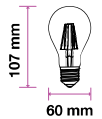

Frost Cover -Filament-A60-E27

4w VT-1934

SKU: 4486 - 2700K Warm White 3800157609616
SKU: 4487 - 4000K Day White 3800157609623
SKU: 4488 - 6400K White 3800157609630

EQ. Watts: 40w
Voltage/Frequency: AC:220-240V,50Hz
Luminous Flux: 400lm
Commercial Type: A60

LED Type: Filament
CRI: >80
PF: >0.4
Base: E27

Beam Angle: 300°
Body Type: Glass
Dimension: 60x107mm
Box Qty: 50 Pcs

Frost Cover -Filament-A60-E27

5w VT-2045

SKU: 7178 - 2700K Warm White 3800157615549
SKU: 7179 - 4000K Day White 3800157615556
SKU: 7180 - 6400K White 3800157615563

EQ. Watts: 50w
Voltage/Frequency: AC:220-240V,50/60Hz
Luminous Flux: 600lm
Commercial Type: A60

LED Type: Filament
CRI: >80
PF: >0.5
Base: E27

Beam Angle: 300°
Body Type: Glass
Dimension: 60x107mm
Box Qty: 50 Pcs

Frost Cover -Filament-A60-E27

6w VT-1935C

SKU: 44801 - 2700K Warm White 3800157624091

EQ. Watts: 55w
Voltage/Frequency: AC:220-240V,50Hz
Luminous Flux: 660lm
Commercial Type: A60

LED Type: Filament
CRI: >80
PF: >0.5
Base: E27

Beam Angle: 300°
Body Type: Glass
Dimension: 60x107mm
Box Qty: 50 Pcs

Frost Cover -Filament-A60-E27

6w VT-1935

SKU: 4482 - 6400K White 3800157609166

EQ. Watts: 55w
Voltage/Frequency: AC:220-240V,50Hz
Luminous Flux: 660lm
Commercial Type: A60

LED Type: Filament
CRI: >80
PF: >0.5
Base: E27

Beam Angle: 300°
Body Type: Glass
Dimension: 60x107mm
Box Qty: 50 Pcs

Frost Cover -Filament-A60-E27

7w VT-2047

SKU: 7181 - 2700K Warm White 3800157615570
SKU: 7182 - 4000K Day White 3800157615587
SKU: 7183 - 6400K White 3800157615594

EQ. Watts: 60w
Voltage/Frequency: AC:220-240V,50/60Hz
Luminous Flux: 840lm
Commercial Type: A60

LED Type: Filament
CRI: >80
PF: >0.5
Base: E27

Beam Angle: 300°
Body Type: Glass
Dimension: 60x107mm
Box Qty: 50 Pcs