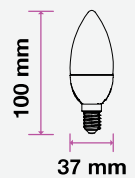

- A++ energy rating
- 120 lm/w
- 30,000-hr lifespan
- 200° Beam Angle
- AC:220-240V,50Hz
- CRI: >80

**5** YEAR  
WARRANTY\*

C37

G45

P45

MODEL	WATTS	EQ.WATTS	LUMENS	BASE	SHAPE	BOX QTY.
VT-255	4.5w	40w	470	E14	Candle	200 pcs
SKU: 258   3000K WARM WHITE SKU: 259   4000K DAY WHITE SKU: 260   6400K WHITE						