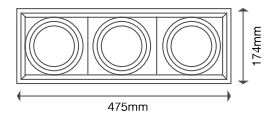

AR111-Accessories

Model No: VT-7223-B Dimension: 475x174mm
SKU: 3583 Cutting Size: 455x168 mm
Base: 3XAR111 EAN: 3800157607087
Material: Aluminium Box Qty: 12 Pcs
Color of Fixture: Black