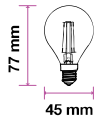

EQ. Watts:	40w
Voltage/Frequency:	AC:220-240V,50Hz
Luminous Flux:	400lm
Commercial Type:	P45

LED Type:	Filament
CRI:	>80
PF:	>0.4
Base:	E14

Beam Angle:	300°
Body Type:	Glass
Dimension:	45x77mm
Box Qty:	100 Pcs