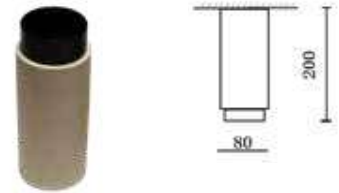

Fitting-Surface Metal-1XGU10

Model No	VT-865-GBM
SKU:	3136
Base:	GU10
Material:	Gypsum with metal
Shape:	Round
Color of Fixture:	White+Gun Black
Dimension:	ø200x80mm
Cutting Size:	N/A
EAN:	3800157635356
Box Qty:	9 pcs