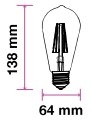

LED Type:	Filament
CRI:	>80
PF:	>0.5
Base:	E27

Beam Angle:	300°
Body Type:	Glass
Dimension:	64x138mm
Box Qty:	50 Pcs

Amber Cover -Filament-Globe-E27

4w VT-2004

SKU: 7148 - 2200K Warm White 3800157610636

EQ. Watts:	35w
Voltage/Frequency:	AC:220-240V,50/60Hz
Luminous Flux:	400lm
Commercial Type:	G80