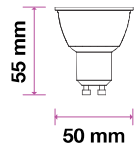

MODEL WATTS EQ.WATTS LUMENS BASE BOX QTY.
VT-227D 6.5w 35w 450 GU10 200 pcs

SKU: 195 | 3000K WARM WHITE
SKU: 196 | 4000K DAY WHITE
SKU: 197 | 6400K WHITE