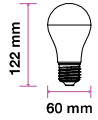

Bulbs-A60-E27-RGB

6W VT-2022

SKU: 7121 - 2700K Warm White 3800157609975
SKU: 7150 - 4000K Day White 3800157610711
SKU: 7151 - 6400K White 3800157610728

EQ. Watts:	40w
Voltage/Frequency:	AC:220-240V,50Hz
Luminous Flux:	470lm
Commercial Type:	A60

LED Type:	SMD
CRI:	>80
PF:	>0.5
Base:	E27

Beam Angle:	200°
Body Type:	ThermoPlastic
Dimension:	60x112mm
Box Qty:	100 Pcs

- High-efficient RGB light LED bulb with IR remote controller
- Your smart choice to replace your outdated incandescent and fluorescent bulbs
- Provides various colors and light modes for your choice: flash, strobe, fade, smooth, on and off for your choice

Bulbs-A60-E27-Sensor

9W VT-2016

SKU: 4459 - 2700K Warm White 3800157608237
SKU: 4460 - 4000K Day White 3800157608244
SKU: 4461 - 6000K White 3800157608251

EQ. Watts:	60w
Voltage/Frequency:	AC:220-240V,50Hz
Luminous Flux:	806lm
Commercial Type:	A60

LED Type:	SMD
CRI:	>80
PF:	>0.5
Base:	E27

Beam Angle:	200°
Body Type:	ThermoPlastic
Dimension:	60x122mm
Box Qty:	100 Pcs

Our smart sensor bulbs are built in with photocells with transmits Signal to light source as per lumen conditions smartly and saves power by going onto Light mode, enabling you to save power and reduce consumption of power when not required.

Bulbs-A60-E27-3 Step Dimming

9W VT-2011

SKU: 4447 - 2700K Warm White 3800157607988
SKU: 4448 - 4000K Day White 3800157607995
SKU: 4449 - 6400K White 3800157608008

EQ. Watts:	60w
Voltage/Frequency:	AC:220-240V,50Hz
Luminous Flux:	806lm
Commercial Type:	A60

LED Type:	SMD
CRI:	>80
PF:	>0.5
Base:	E27

Beam Angle:	200°
Body Type:	ThermoPlastic
Dimension:	60x112mm
Box Qty:	100 Pcs