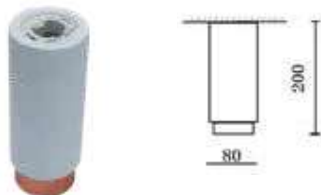

Fitting-Surface Metal-1XGU10

Model No	VT-865-MRM
SKU:	3113
Base:	GU10
Material:	Gypsum with metal
Shape:	Round
Color of Fixture:	White+Matt Rose Gold
Dimension:	ø200x80mm
Cutting Size:	N/A
EAN:	3800157634380
Box Qty:	9 pcs