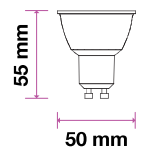

MODEL	WATTS	EQ.WATTS	LUMENS	BASE	BOX QTY.
VT-227	6.5w	60w	480	GU10	200 pcs

- SKU: 189 | 3000K WARM WHITE
- SKU: 190 | 4000K DAY WHITE
- SKU: 191 | 6400K WHITE