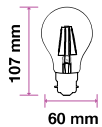

Clear Glass-Filament-A60-E27

4w VT-1885D

SKU: 4364 - 2700K Warm White 3800157602907

EQ. Watts:	30w
Voltage/Frequency:	AC:220-240V,50Hz
Luminous Flux:	350lm
Commercial Type:	A60

LED Type:	Filament
CRI:	>80
PF:	>0.5
Base:	E27

Beam Angle:	300°
Body Type:	Glass
Dimension:	60x107mm
Box Qty:	50 Pcs

Clear Glass-Filament-A60-E27

4w VT-1885DC

SKU: 43641 - 2700K Warm White 3800157624305

EQ. Watts:	30w
Voltage/Frequency:	AC:220-240V,50Hz
Luminous Flux:	350lm
Commercial Type:	A60

LED Type:	Filament
CRI:	>80
PF:	>0.5
Base:	E27

Beam Angle:	300°
Body Type:	Glass
Dimension:	60x107mm
Box Qty:	50 Pcs

Clear Glass-Filament-A60-B22

5w VT-2035

SKU: 7170 - 2700K Warm White 3800157615464

EQ. Watts:	50w
Voltage/Frequency:	AC:220-240V,50Hz
Luminous Flux:	600lm
Commercial Type:	A60

LED Type:	Filament
CRI:	>80
PF:	>0.5
Base:	B22

Beam Angle:	300°
Body Type:	Glass
Dimension:	60x107mm
Box Qty:	50 Pcs

Clear Glass-Filament-A67-E27

8w VT-1978

SKU: 4407 - 2700K Warm White 3800157606165
SKU: 4409 - 6400K White 3800157606189

EQ. Watts:	60w
Voltage/Frequency:	AC:220-240V,50Hz
Luminous Flux:	800lm
Commercial Type:	A67

LED Type:	Filament
CRI:	>80
PF:	>0.5
Base:	E27

Beam Angle:	300°
Body Type:	Glass
Dimension:	67x123mm
Box Qty:	100 Pcs

Clear Glass-Filament-A67-E27

10w VT-1981

SKU: 4410 - 2700K Warm White 3800157606196

EQ. Watts:	75w
Voltage/Frequency:	AC:220-240V,50Hz
Luminous Flux:	1055lm
Commercial Type:	A67

LED Type:	Filament
CRI:	>80
PF:	>0.5
Base:	E27

Beam Angle:	300°
Body Type:	Glass
Dimension:	67x123mm
Box Qty:	50 Pcs