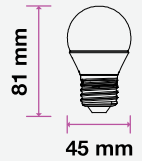

# LED PLASTIC BULBS

G45 | P45

**5** YEAR WARRANTY\*

G45

P45

MODEL WATTS EQ.WATTS LUMENS BASE SHAPE BOX QTY.  
**VT-246** **5.5w** **40w** **470** **E27** **G45** **200 pcs**

SKU: 174 | 3000K WARM WHITE  
 SKU: 175 | 4000K DAY WHITE  
 SKU: 176 | 6400K WHITE