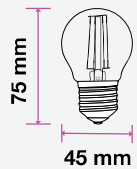

MODEL	WATTS	EQ.WATTS	LUMENS	BASE	SHAPE	BOX QTY.
VT-244	4w	35w	400	E27	G45	100 pcs

SKU: 280 | 2700K WARM WHITE