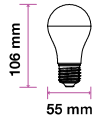

Bulbs-A60-E27

9w VT-2000G

SKU: 7343 - Green 3800157626057

EQ. Watts:	30w
Voltage/Frequency:	AC:220-240V,50Hz
Luminous Flux:	310lm
Commercial Type:	A60

LED Type:	SMD
CRI:	>80
PF:	>0.5
Base:	E27

Beam Angle:	200°
Body Type:	ThermoPlastic
Dimension:	60x112mm
Box Qty:	100 Pcs

Bulbs-A60-E27

9w VT-2000B

SKU: 7344 - Blue 3800157626064

EQ. Watts:	15w
Voltage/Frequency:	AC:220-240V,50Hz
Luminous Flux:	120lm
Commercial Type:	A60

LED Type:	SMD
CRI:	>80
PF:	>0.5
Base:	E27

Beam Angle:	200°
Body Type:	ThermoPlastic
Dimension:	60x112mm
Box Qty:	100 Pcs

LED Bulbs-E27

5w VT-2055

SKU: 7266 - 2700K Warm White 3800157622981

EQ. Watts:	35w
Voltage/Frequency:	AC:220-240V,50Hz
Luminous Flux:	420lm
Commercial Type:	A55

LED Type:	SMD
CI:	>80
PF:	>0.5
Base:	E27

Beam Angle:	200°
Body Type:	ThermoPlastic
Dimension:	55x106mm
Box Qty:	30 Pcs

LED Bulbs-E27

9w VT-1900

SKU: 7240 - 2700K Warm White 3800157620130
SKU: 7241 - 4000K Day White 3800157620147
SKU: 7242 - 6400K White 3800157620154

EQ. Watts:	60w
Voltage/Frequency:	AC:220-240V,50Hz
Luminous Flux:	806lm
Commercial Type:	A60

LED Type:	SMD
CRI:	>80
PF:	>0.5
Base:	E27

Beam Angle:	200°
Body Type:	ThermoPlastic
Dimension:	60x112mm
Box Qty:	20 Pcs

LED Bulbs-B22

9w VT-2069-3PC

SKU: 7246 - 2700K Warm White 3800157620192

EQ. Watts:	60w
Voltage/Frequency:	AC:220-240V,50Hz
Luminous Flux:	806lm
Commercial Type:	A60

LED Type:	SMD
CRI:	>80
PF:	>0.5
Base:	B22

Beam Angle:	200°
Body Type:	ThermoPlastic
Dimension:	60x112mm
Box Qty:	20 Pcs