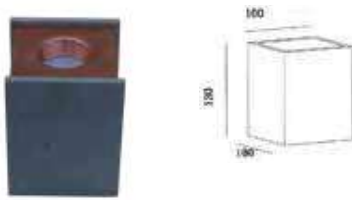

Fitting-Square Metal-1XGU10

Model No	VT-860-MRM
SKU:	3141
Base:	GU10
Material:	Gypsum with metal
Shape:	Square
Color of Fixture:	Grey+Matt Rose Gold
Dimension:	100x100x130mm
Cutting Size:	N/A
EAN:	3800157635400
Box Qty:	12pcs