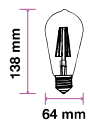

Amber Cover -Filament-ST64-E27

4W VT-1964

SKU: 4361 - 2200K Warm White 3800157602747

EQ. Watts:	40w
Voltage/Frequency:	AC:220-240V,50Hz
Luminous Flux:	350lm
Commercial Type:	ST64

LED Type:	Filament
CRI:	>80
PF:	>0.4
Base:	E27

Beam Angle:	300°
Body Type:	Glass
Dimension:	64x138mm
Box Qty:	50 Pcs

Amber Cover -Filament-ST64-E27

5W VT-2065

SKU: 7218 - 2200K Warm White 3800157617260

EQ. Watts:	30w
Voltage/Frequency:	AC:220-240V,50Hz
Luminous Flux:	300lm
Commercial Type:	ST64

LED Type:	Filament
CRI:	>80
PF:	>0.5
Base:	E27

Beam Angle:	300°
Body Type:	Glass
Dimension:	64x140mm
Box Qty:	100 Pcs

Amber Cover -Filament-ST64-E27

5W VT-2066

SKU: 7220 - 2200K Warm White 3800157617284

EQ. Watts:	30w
Voltage/Frequency:	AC:220-240V,50Hz
Luminous Flux:	300lm
Commercial Type:	ST64

LED Type:	Filament
CRI:	>80
PF:	>0.5
Base:	E27

Beam Angle:	300°
Body Type:	Glass
Dimension:	64x140mm
Box Qty:	100 Pcs

Amber Cover -Filament-ST64-E27

5W VT-2065D

SKU: 7416 - 2200K Warm White 3800157632003

EQ. Watts:	30w
Voltage/Frequency:	AC:220-240V,50/60Hz
Luminous Flux:	300lm
Commercial Type:	ST64

LED Type:	Filament
CRI:	>80
PF:	>0.5
Base:	E27

Beam Angle:	300°
Body Type:	Glass
Dimension:	64x140mm
Box Qty:	100 Pcs

Amber Cover -Filament-ST64-E27

6W VT-1966

SKU: 4362 - 2200K Warm White 3800157602754

EQ. Watts:	45w
Voltage/Frequency:	AC:220-240V,50Hz
Luminous Flux:	500lm
Commercial Type:	ST64

LED Type:	Filament
CRI:	>80
PF:	>0.5
Base:	E27

Beam Angle:	300°
Body Type:	Glass
Dimension:	64x138mm
Box Qty:	50 Pcs