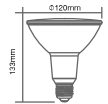

Bulbs-Globe-E27
10w VT-1893

SKU: 4276 - 3000K Warm White 3800230627889
SKU: 4277 - 4000K Day White 3800230627896
SKU: 4278 - 6400K White 3800230627902

EQ. Watts: 60w
Voltage/Frequency: AC:220-240V,50Hz
Luminous Flux: 810lm
Commercial Type: G95

LED Type: SMD
CRI: >80
PF: >0.5
Base: E27

Beam Angle: 200°
Body Type: ThermoPlastic
Dimension: 95x140mm
Box Qty: 12 Pcs