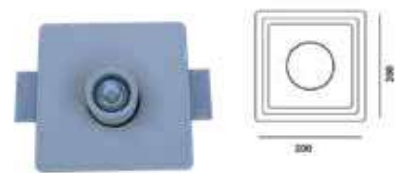

Fitting-Ceiling Metal-1XGU10

Model No	VT-863
SKU:	3144
Base:	GU10
Material:	Gypsum with metal
Shape:	Square
Color of Fixture:	White
Dimension:	200x200mm
Cutting Size:	206x206mm
EAN:	3800157634557
Box Qty:	12 pcs