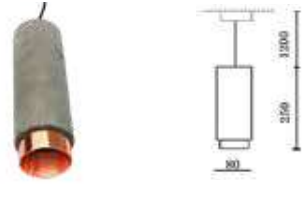

Fitting-Pendant Metal-1XGU10

Model No	VT-864-MR
SKU:	3130
Base:	GU10
Material:	Gypsum with metal
Shape:	Round
Color of Fixture:	Grey+Matt Rose Gold
Dimension:	ø250x80mm
Cutting Size:	N/A
EAN:	3800157635325
Box Qty:	9 pcs