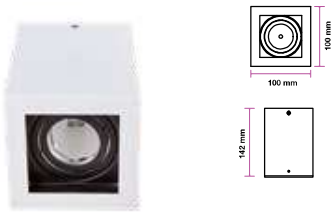

Fitting-Square-GU10

Model No	VT-797-WH
SKU:	3630
Base:	GU10
Material:	Die Cast Aluminium
Shape:	Square
Color of Fixture:	White
Dimension:	142x100x100mm
Cutting Size:	N/A
EAN:	3800157612074
Box Qty:	50 Pcs