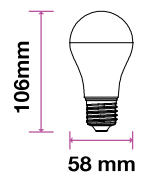

MODEL	WATTS	EQ.WATTS	LUMENS	BASE	SHAPE	BOX QTY.
VT-209	9w	55w	725	E27	A58	100 pcs

SKU: 156 | 3000K WARM WHITE