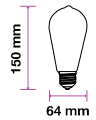

Filament-ST64-E27

4W VT-2185

SKU: 7474 - 1800K Warm White 3800157640312

EQ. Watts: 20w
Voltage/Frequency: AC:220-240V, 50Hz
Luminous Flux: 200lm
Commercial Type: ST64

LED Type: Filament
CRI: >80
PF: >0.5
Base: E27

Beam Angle: 300°
Body Type: Glass
Dimension: 64x150mm
Box Qty: 50 Pcs