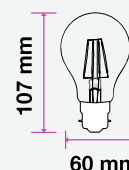

MODEL	WATTS	EQ.WATTS	LUMENS	BASE	SHAPE	BOX QTY.
VT-228	4w	35w	350	B22	A60	96 pcs

SKU:107 | 2200K WARM WHITE