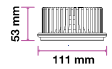

AR111 Downlight

20w VT-1120-20

SKU: 1243 - 3000K Warm White 3800157606004
SKU: 1244 - 4500K Day White 3800157606011
SKU: 1245 - 6000K White 3800157606028

EQ. Watts: 100w
Voltage/Frequency: AC:220-240V,50/60Hz
Luminous Flux: 1800lm
LED Type: COB

CRI: >80
PF: >0.7
Base: N/A
Beam Angle: 20°

Body Type: Die Cast Aluminium
Dimension: Ø111x53mm
Box Qty: 50 Pcs

AR111 Downlight

20w VT-1120-40

SKU: 1246 - 3000K Warm White 3800157606035
SKU: 1247 - 4500K Day White 3800157606042
SKU: 1248 - 6000K White 3800157606059

EQ. Watts: 100w
Voltage/Frequency: AC:220-240V,50/60Hz
Luminous Flux: 1800lm
LED Type: COB

CRI: >80
PF: >0.7
Base: N/A
Beam Angle: 40°

Body Type: Die Cast Aluminium
Dimension: Ø111x53mm
Box Qty: 50 Pcs

AR111-G53

15w VT-1110-20

SKU: 4084 - 3000K Warm White 3800230620064
SKU: 4062 - 4000K Day White 3800230620057
SKU: 4061 - 6400K White 3800230620040

EQ. Watts: 75w
Voltage/Frequency: AC/DC:12V,50Hz
Luminous Flux: 950lm
LED Type: COB

CRI: >80
PF: >0.9
Base: G53
Beam Angle: 20°

20°
BEAM ANGLE

Body Type: Plastic Clad Aluminium
Dimension: Ø111x86x63mm
Box Qty: 60 Pcs

AR111-G53

15w VT-1110-40

SKU: 4257 - 3000K Warm White 3800230628664
SKU: 4256 - 4000K Day White 3800230628657
SKU: 4255 - 6400K White 3800230628640

EQ. Watts: 25w
Voltage/Frequency: AC/DC:12V,50Hz
Luminous Flux: 950lm
LED Type: COB

CRI: >80
PF: >0.9
Base: G53
Beam Angle: 40°

40°
BEAM ANGLE

Body Type: Plastic Clad Aluminium
Dimension: Ø111x86x63mm
Box Qty: 60 Pcs

AR111-GU10

12w VT-1112

SKU: 4224 - 2700K Warm White 3800230626257
SKU: 4223 - 4000K Day White 3800230626219
SKU: 4225 - 6400K White 3800230626264

EQ. Watts: 60w
Voltage/Frequency: AC:200-240V,50Hz
Luminous Flux: 900lm
LED Type: COB

CRI: >80
PF: >0.9
Base: GU10
Beam Angle: 40°