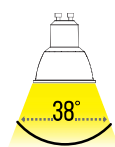

## KEY FEATURES

- Classic halogen-like design with up to 80% power savings
- Compatibility ensured: available in all existing spotlight holders
- Optional beam angles: ranging from 38°D to 300°D
- Set the right tone: dimmable options available