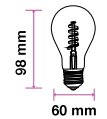

SpecialBulbs

Smoky Filament-S200-E27

8W VT-2188D

SKU: 7465 - 2000K Warm White 3800157637404

EQ. Watts:	30w
Voltage/Frequency:	AC:220-240V,50Hz
Luminous Flux:	350lm
Commercial Type:	S200

LED Type:	Filament
CRI:	>80
PF:	>0.5
Base:	E27

Beam Angle:	340°
Body Type:	Glass
Dimension:	180x390mm
Box Qty:	4 Pcs

SpecialBulbs

Filament-R125-E27

8W VT-2198D

SKU: 7468 - 6500K White 3800157639187
SKU: 7466 - 2700K Warm White 3800157639163
SKU: 7467 - 4000K Day White 3800157639170

EQ. Watts:	50w
Voltage/Frequency:	AC:220-240V,50Hz
Luminous Flux:	600lm
Commercial Type:	R125

LED Type:	Filament
CRI:	>80
PF:	>0.5
Base:	E27

Beam Angle:	110°
Body Type:	Glass
Dimension:	125x182mm
Box Qty:	24 Pcs

Amber Cover -Filament-A60-E27

3W VT-2063

SKU: 7219 - 2200K Warm White 3800157617277

EQ. Watts:	20w
Voltage/Frequency:	AC:220-240V,50Hz
Luminous Flux:	150lm
Commercial Type:	A60

LED Type:	Filament
CRI:	>80
PF:	>0.4
Base:	E27

Beam Angle:	300°
Body Type:	Glass
Dimension:	60x105mm
Box Qty:	100 Pcs

Amber Cover -LED Filament Bulbs

4W VT-2154

SKU: 7335 - 2200K Warm White 3800157625197

EQ. Watts:	40w
Voltage/Frequency:	AC:220-240V,50Hz
Luminous Flux:	360lm
Commercial Type:	A60

LED Type:	Filament
CRI:	>80
PF:	>0.5
Base:	E27

Beam Angle:	300°
Body Type:	Glass
Dimension:	60x98mm
Box Qty:	50 Pcs