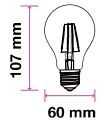

Clear Glass-Filament-A60-E27

4w VT-1885D

SKU: 4364 - 2700K Warm White 3800157602907

EQ. Watts:	30w
Voltage/Frequency:	AC:220-240V,50Hz
Luminous Flux:	350lm
Commercial Type:	A60

LED Type:	Filament
CRI:	>80
PF:	>0.5
Base:	E27

Beam Angle:	300°
Body Type:	Glass
Dimension:	60x107mm
Box Qty:	50 Pcs

Clear Glass-Filament-A60-E27

4w VT-1885DC

SKU: 43641 - 2700K Warm White 3800157624305

EQ. Watts:	30w
Voltage/Frequency:	AC:220-240V,50Hz
Luminous Flux:	350lm
Commercial Type:	A60

LED Type:	Filament
CRI:	>80
PF:	>0.5
Base:	E27

Beam Angle:	300°
Body Type:	Glass
Dimension:	60x107mm
Box Qty:	50 Pcs

Clear Glass-Filament-A60-B22

5w VT-2035

SKU: 7170 - 2700K Warm White 3800157615464

EQ. Watts:	50w
Voltage/Frequency:	AC:220-240V,50Hz
Luminous Flux:	600lm
Commercial Type:	A60

LED Type:	Filament
CRI:	>80
PF:	>0.5
Base:	B22

Beam Angle:	300°
Body Type:	Glass
Dimension:	60x107mm
Box Qty:	50 Pcs

Clear Glass-Filament-A67-E27

8w VT-1978

SKU: 4407 - 2700K Warm White 3800157606165
SKU: 4409 - 6400K White 3800157606189

EQ. Watts:	60w
Voltage/Frequency:	AC:220-240V,50Hz
Luminous Flux:	800lm
Commercial Type:	A67

LED Type:	Filament
CRI:	>80
PF:	>0.5
Base:	E27

Beam Angle:	300°
Body Type:	Glass
Dimension:	67x123mm
Box Qty:	100 Pcs

Clear Glass-Filament-A67-E27

10w VT-1981

SKU: 4410 - 2700K Warm White 3800157606196

EQ. Watts:	75w
Voltage/Frequency:	AC:220-240V,50Hz
Luminous Flux:	1055lm
Commercial Type:	A67

LED Type:	Filament
CRI:	>80
PF:	>0.5
Base:	E27

Beam Angle:	300°
Body Type:	Glass
Dimension:	67x123mm
Box Qty:	50 Pcs