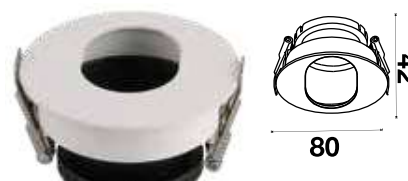

Fitting Round-GU10

Model No	VT-874-WB
SKU:	3161
Base:	GU10
Material:	Aluminium+PC
Shape:	Round
Color of Fixture:	White+Black
Dimension:	80x42mm
Cutting Size:	75mm
EAN:	3800157639040
Box Qty:	50 Pcs