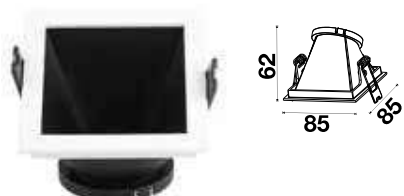

Fitting Square-GU10

Model No	VT-875-WB
SKU:	3165
Base:	GU10
Material:	Aluminium+PC
Shape:	Square
Color of Fixture:	White+Black
Dimension:	85x85x62mm
Cutting Size:	80x80mm
EAN:	3800157639088
Box Qty:	50 Pcs