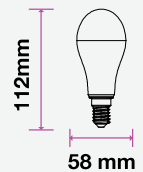

## LED BULBS

LED PLASTIC BULBS

A58

**5** YEAR  
**WARRANTY\***

A58 | E14

A58 | E27

MODEL	WATTS	EQ.WATTS	LUMENS	BASE	SHAPE	BOX QTY.
VT-269	9w	60w	806	E14	A58	100 pcs

SKU: 114 | 3000K WARM WHITE  
 SKU: 115 4000K DAY WHITE  
 SKU: 116 | 6400K WHITE