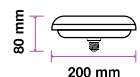

MODEL	WATTS	EQ.WATTS	LUMENS	BASE	SHAPE	BOX QTY.
VT-224	24w	120w	1900	E27	F200	20 pcs
SKU: 216 | 3000K WARM WHITE						
SKU: 217 | 4000K DAY WHITE						
SKU: 218 | 6400K WHITE