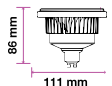

AR111 Downlight

20w VT-1120-20

SKU: 1243 - 3000K Warm White 3800157606004
SKU: 1244 - 4500K Day White 3800157606011
SKU: 1245 - 6000K White 3800157606028

EQ. Watts: 100w
Voltage/Frequency: AC:220-240V,50/60Hz
Luminous Flux: 1800lm
LED Type: COB

CRI: >80
PF: >0.7
Base: N/A
Beam Angle: 20°

Body Type: Die Cast Aluminium
Dimension: Ø111x53mm
Box Qty: 50 Pcs

AR111 Downlight

20w VT-1120-40

SKU: 1246 - 3000K Warm White 3800157606035
SKU: 1247 - 4500K Day White 3800157606042
SKU: 1248 - 6000K White 3800157606059

EQ. Watts: 100w
Voltage/Frequency: AC:220-240V,50/60Hz
Luminous Flux: 1800lm
LED Type: COB

CRI: >80
PF: >0.7
Base: N/A
Beam Angle: 40°

Body Type: Die Cast Aluminium
Dimension: Ø111x53mm
Box Qty: 50 Pcs

AR111-G53

15w VT-1110-20

SKU: 4084 - 3000K Warm White 3800230620064
SKU: 4062 - 4000K Day White 3800230620057
SKU: 4061 - 6400K White 3800230620040

EQ. Watts: 75w
Voltage/Frequency: AC/DC:12V,50Hz
Luminous Flux: 950lm
LED Type: COB

CRI: >80
PF: >0.9
Base: G53
Beam Angle: 20°

20°
BEAM ANGLE

Body Type: Plastic Clad Aluminium
Dimension: Ø111x86x63mm
Box Qty: 60 Pcs

AR111-G53

15w VT-1110-40

SKU: 4257 - 3000K Warm White 3800230628664
SKU: 4256 - 4000K Day White 3800230628657
SKU: 4255 - 6400K White 3800230628640

EQ. Watts: 25w
Voltage/Frequency: AC/DC:12V,50Hz
Luminous Flux: 950lm
LED Type: COB

CRI: >80
PF: >0.9
Base: G53
Beam Angle: 40°

40°
BEAM ANGLE

Body Type: Plastic Clad Aluminium
Dimension: Ø111x86x63mm
Box Qty: 60 Pcs

AR111-GU10

12w VT-1112

SKU: 4224 - 2700K Warm White 3800230626257
SKU: 4223 - 4000K Day White 3800230626219
SKU: 4225 - 6400K White 3800230626264

EQ. Watts: 60w
Voltage/Frequency: AC:200-240V,50Hz
Luminous Flux: 900lm
LED Type: COB

CRI: >80
PF: >0.9
Base: GU10
Beam Angle: 40°