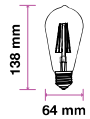

Amber Cover -Filament-ST64-E27

5W VT-2065

SKU: 7218 - 2200K Warm White 3800157617260

EQ. Watts:	30w
Voltage/Frequency:	AC:220-240V,50Hz
Luminous Flux:	300lm
Commercial Type:	ST64

LED Type:	Filament
CRI:	>80
PF:	>0.5
Base:	E27

Beam Angle:	300°
Body Type:	Glass
Dimension:	64x140mm
Box Qty:	100 Pcs