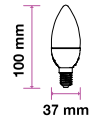

Bulbs-Candle-E14

3W VT-2033

SKU: 7196 - 2700K Warm White 3800157615808
SKU: 7197 - 4000K Day White 3800157615815
SKU: 7198 - 6400K White 3800157615822

EQ. Watts:	25w
Voltage/Frequency:	AC:220-240V,50Hz
Luminous Flux:	250lm
Commercial Type:	Candle

LED Type:	SMD
CRI:	>80
PF:	>0.4
Base:	E14

Beam Angle:	200°
Body Type:	ThermoPlastic
Dimension:	37x100mm
Box Qty:	200 Pcs