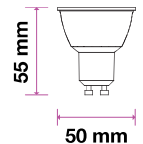

MODEL	WATTS	EQ.WATTS	LUMENS	BASE	BOX QTY.
VT-247	6.5w	60w	480	GU10	200 pcs

- SKU: 192 | 3000K WARM WHITE
- SKU: 193 | 4000K DAY WHITE
- SKU: 194 | 6400K WHITE