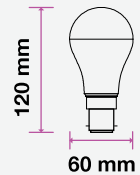

LED PLASTIC BULBS
A60 | A65

5 YEAR
WARRANTY*

MODEL	WATTS	EQ.WATTS	LUMENS	BASE	SHAPE	BOX QTY.
VT-213	11w	75w	1055	B22	A60	100 pcs

SKU: 271 | 3000K WARM WHITE
SKU:110 | 4000K DAY WHITE

MODEL	WATTS	EQ.WATTS	LUMENS	BASE	SHAPE	BOX QTY.
VT-231	11w	75w	1055	B22	A60	96 pcs

SKU: 102 | 3000K WARM WHITE
SKU: 853 | 6400K WHITE

MODEL	WATTS	EQ.WATTS	LUMENS	BASE	SHAPE	BOX QTY.
VT-281	15w	85w	1250	B22	A65	100 pcs

SKU: 854 | 3000K WARM WHITE
SKU: 855 | 6400K WHITE