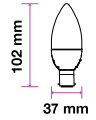

Bulbs-Candle-B22
6W VT-1965

SKU: 4440 - 2700K Warm White 3800157607667
SKU: 7346 - 6400K White 3800157627283

EQ. Watts: **40w**
Voltage/Frequency: **AC:220-240V,50Hz**
Luminous Flux: **470lm**
Commercial Type: **Candle**

LED Type: **SMD**
CRI: **>80**
PF: **>0.5**
Base: **B22**

Beam Angle: **200°**
Body Type: **ThermoPlastic**
Dimension: **37x102mm**
Box Qty: **200 Pcs**