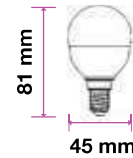

EQ. Watts:	40w
Voltage/Frequency:	AC:220-240V,50Hz
Luminous Flux:	470lm
Commercial Type:	P45

LED Type:	SMD
CRI:	>95
PF:	>0.5
Base:	E14

Beam Angle:	200°
Body Type:	Thermoplastic
Dimension:	45x81mm
Box Qty:	200 Pcs