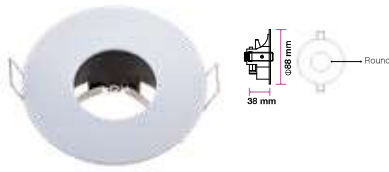

Fitting-Round-GU10

Model No	VT-785
SKU:	3611
Base:	GU10
Material:	Aluminium
Shape:	Round
Color of Fixture:	White
Dimension:	88x38mm
Cutting Size:	Ø75mm
EAN:	3800157607407
Box Qty:	100 Pcs