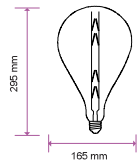

SpecialBulbs

Amber-G165-E27

8W VT-2159

SKU: 45641 - 2200K Warm White 3800157641197

Voltage/Frequency:	AC:220-240V,50Hz
Luminous Flux:	620lm
Commercial Type:	G165

LED Type:	Filament
CRI:	>80
PF:	>0.45
Base:	E27

Beam Angle:	300°
Body Type:	Glass
Dimension:	Ø165x295mm
Box Qty:	6 Pcs