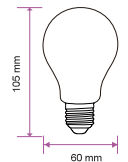

LED Bulbs-E27

15w VT-2117

SKU: 7300 - 2700K Warm White 3800157623902
SKU: 7301 - 4000K Day White 3800157623919
SKU: 7302 - 6400K White 3800157623926

EQ. Watts:	90w
Voltage/Frequency:	AC:220-240V,50Hz
Luminous Flux:	1350lm
Commercial Type:	A65

LED Type:	SMD
CRI:	>80
PF:	>0.5
Base:	E27

Beam Angle:	200°
Body Type:	ThermoPlastic
Dimension:	66.5x134mm
Box Qty:	25 Pcs

LED Filament Bulbs

- Classic Vintage Design
- Available in Amber cover, White cover and Frost cover
- Lasts 20 times longer than Standard Bulbs
- Low power consumption
- No mercury, environmental protection
- Uses 80% less energy than Standard Bulbs
- Excellent Heat Radiation Efficiency
- Dimmable & Non Dimmable options

NEW

SpecialBulbs

3D Filament-A60-E27

3w VT-2203

SKU: 2704 - 3000K Warm White 3800157641524

EQ. Watts:	N/A
Voltage/Frequency:	AC:220-240V,50/60Hz
Luminous Flux:	20lm
Commercial Type:	A60

LED Type:	COB
CRI:	>80
PF:	>0.45
Base:	E27

Beam Angle:	300°
Body Type:	Glass
Dimension:	Ø60x105mm
Box Qty:	100 Pcs

NEW

SpecialBulbs

3D Filament-ST64-E27

3w VT-2223

SKU: 2705 - 3000K Warm White 3800157641531

EQ. Watts:	N/A
Voltage/Frequency:	AC:220-240V,50Hz
Luminous Flux:	25lm
Commercial Type:	ST64

LED Type:	COB
CRI:	>80
PF:	>0.45
Base:	E27

Beam Angle:	300°
Body Type:	Glass
Dimension:	Ø64x135mm
Box Qty:	100 Pcs