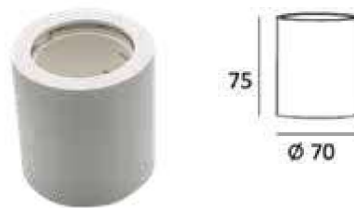

Fitting-Round-GU10

Model No	VT-727RD
SKU:	3665
Base:	GU10
Material:	Gypsum
Shape:	Round
Color of Fixture:	White
Dimension:	Ø70x75mm
Cutting Size:	N/A
EAN:	3800157624596
Box Qty:	36 Pcs