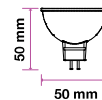

Spotlights-GU10-Lens-38°

7W VT-2886D

SKU: 1666 - 3000K Warm White 3800157602075
SKU: 1667 - 4500K Day White 3800157602082
SKU: 1668 - 6000K White 3800157602099

EQ. Watts: 50w
Voltage/Frequency: AC:220-240V,50Hz
Luminous Flux: 550lm
LED Type: SMD

CRI: >80
PF: >0.5
Base: GU10
Beam Angle: 38°

Body Type: Plastic
Dimension: 50x57mm
Box Qty: 200 Pcs

Spotlights-MR16-Lens-38°

7W VT-1967

SKU: 1663 - 3000K Warm White 3800157602044
SKU: 1664 - 4500K Day White 3800157602051
SKU: 1665 - 6000K White 3800157602068

EQ. Watts: 50w
Voltage/Frequency: AC/DC:12V,50Hz
Luminous Flux: 550lm
LED Type: SMD

CRI: >80
PF: >0.5
Base: MR16
Beam Angle: 38°

Body Type: Plastic
Dimension: 50x50mm
Box Qty: 200 Pcs

Spotlights-GU10-Lens-38°

8W VT-2889

SKU: 1693 - 3000K Warm White 3800157608947
SKU: 1695 - 6400K White 3800157608961

EQ. Watts: 80w
Voltage/Frequency: AC:220-240V,50Hz
Luminous Flux: 750lm
LED Type: SMD

CRI: >80
PF: >0.5
Base: GU10
Beam Angle: 38°

Body Type: Plastic
Dimension: 50x55mm
Box Qty: 200 Pcs

Spotlights-GU10-Milky Cover-110°

3W VT-1933

SKU: 7126 - 3000K Warm White 3800157610148
SKU: 7127 - 4000K Day White 3800157610155
SKU: 7128 - 6400K White 3800157610162

EQ. Watts: 25w
Voltage/Frequency: AC:220-240V,50Hz
Luminous Flux: 210lm
LED Type: SMD

CRI: >80
PF: >0.4
Base: GU10
Beam Angle: 110°

Body Type: Plastic
Dimension: 50x57mm
Box Qty: 200 Pcs

Spotlights-GU10-Milky Cover-110°

5W VT-1975

SKU: 1685 - 3000K Warm White 3800157606240
SKU: 1686 - 4000K Day White 3800157606257
SKU: 1687 - 6000K White 3800157606264

EQ. Watts: 35w
Voltage/Frequency: AC:220-240V,50Hz
Luminous Flux: 400lm
LED Type: SMD

CRI: >80
PF: >0.4
Base: GU10
Beam Angle: 110°

Body Type: Plastic
Dimension: 50x57mm
Box Qty: 200 Pcs