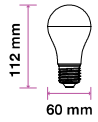

Bulbs-A60-E27-RGB

6W VT-2022

SKU: 7121 - 2700K Warm White 3800157609975
SKU: 7150 - 4000K Day White 3800157610711
SKU: 7151 - 6400K White 3800157610728

EQ. Watts:	40w
Voltage/Frequency:	AC:220-240V,50Hz
Luminous Flux:	470lm
Commercial Type:	A60

LED Type:	SMD
CRI:	>80
PF:	>0.5
Base:	E27

Beam Angle:	200°
Body Type:	ThermoPlastic
Dimension:	60x112mm
Box Qty:	100 Pcs

- High-efficient RGB light LED bulb with IR remote controller
- Your smart choice to replace your outdated incandescent and fluorescent bulbs
- Provides various colors and light modes for your choice: flash, strobe, fade, smooth, on and off for your choice

Bulbs-A60-E27-Sensor

9W VT-2016

SKU: 4459 - 2700K Warm White 3800157608237
SKU: 4460 - 4000K Day White 3800157608244
SKU: 4461 - 6000K White 3800157608251

EQ. Watts:	60w
Voltage/Frequency:	AC:220-240V,50Hz
Luminous Flux:	806lm
Commercial Type:	A60

LED Type:	SMD
CRI:	>80
PF:	>0.5
Base:	E27

Beam Angle:	200°
Body Type:	ThermoPlastic
Dimension:	60x122mm
Box Qty:	100 Pcs

Our smart sensor bulbs are built in with photocells with transmits Signal to light source as per lumen conditions smartly and saves power by going onto Light mode, enabling you to save power and reduce consumption of power when not required.

Bulbs-A60-E27-3 Step Dimming

9W VT-2011

SKU: 4447 - 2700K Warm White 3800157607988
SKU: 4448 - 4000K Day White 3800157607995
SKU: 4449 - 6400K White 3800157608008

EQ. Watts:	60w
Voltage/Frequency:	AC:220-240V,50Hz
Luminous Flux:	806lm
Commercial Type:	A60

LED Type:	SMD
CRI:	>80
PF:	>0.5
Base:	E27

Beam Angle:	200°
Body Type:	ThermoPlastic
Dimension:	60x112mm
Box Qty:	100 Pcs