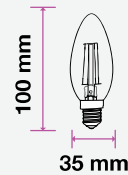

MODEL	WATTS	EQ.WATTS	LUMENS	BASE	SHAPE	BOX QTY.
VT-254D	4w	30w	350	E14	Candle	100 pcs

SKU: 278 | 2700K WARM WHITE