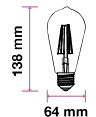

NEW

Filament-ST64-E27

4W VT-2185

SKU: 7474 - 1800K Warm White 3800157640312

EQ. Watts: 20w
Voltage/Frequency: AC:220-240V, 50Hz
Luminous Flux: 200lm
Commercial Type: ST64

LED Type: Filament
CRI: >80
PF: >0.5
Base: E27

Beam Angle: 300°
Body Type: Glass
Dimension: 64x150mm
Box Qty: 50 Pcs

Amber Cover -Filament-ST64-E27

4W VT-2144

SKU: 7327 - 2200K Warm White 3800157624718

EQ. Watts: 40w
Voltage/Frequency: AC:220-240V,50Hz
Luminous Flux: 400lm
Commercial Type: ST64

LED Type: Filament
CRI: >80
PF: >0.4
Base: E27

Beam Angle: 300°
Body Type: Glass
Dimension: 64x140mm
Box Qty: 100 Pcs

Amber Cover -Filament-ST64-B22

4W VT-2145

SKU: 7421 - 2200K Warm White 3800157633093

EQ. Watts: 30w
Voltage/Frequency: AC:220-240V,50Hz
Luminous Flux: 350lm
Commercial Type: ST64

LED Type: Filament
CRI: >80
PF: >0.5
Base: B22

Beam Angle: 300°
Body Type: Glass
Dimension: 64x138mm
Box Qty: 100 Pcs

Amber Cover -Filament-ST64-B22

4W VT-2145D

SKU: 7420 - 2200K Warm White 3800157633086

EQ. Watts: 25w
Voltage/Frequency: AC:220-240V,50Hz
Luminous Flux: 350lm
Commercial Type: ST64

LED Type: Filament
CRI: >80
PF: >0.5
Base: B22

Beam Angle: 300°
Body Type: Glass
Dimension: 64x138mm
Box Qty: 100 Pcs

Amber Cover -Filament-ST64-E27

4W VT-1964D

SKU: 4368 - 2200K Warm White 3800157602945

EQ. Watts: 30w
Voltage/Frequency: AC:220-240V,50Hz
Luminous Flux: 350lm
Commercial Type: ST64

LED Type: Filament
CRI: >80
PF: >0.7
Base: E27

Beam Angle: 300°
Body Type: Glass
Dimension: 64x138mm
Box Qty: 100 Pcs