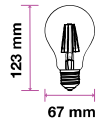

Clear Glass-Filament-A60-E27

4w VT-1885D

SKU: 4364 - 2700K Warm White 3800157602907

EQ. Watts:	30w
Voltage/Frequency:	AC:220-240V,50Hz
Luminous Flux:	350lm
Commercial Type:	A60

LED Type:	Filament
CRI:	>80
PF:	>0.5
Base:	E27

Beam Angle:	300°
Body Type:	Glass
Dimension:	60x107mm
Box Qty:	50 Pcs

Clear Glass-Filament-A60-E27

4w VT-1885DC

SKU: 43641 - 2700K Warm White 3800157624305

EQ. Watts:	30w
Voltage/Frequency:	AC:220-240V,50Hz
Luminous Flux:	350lm
Commercial Type:	A60

LED Type:	Filament
CRI:	>80
PF:	>0.5
Base:	E27

Beam Angle:	300°
Body Type:	Glass
Dimension:	60x107mm
Box Qty:	50 Pcs

Clear Glass-Filament-A60-B22

5w VT-2035

SKU: 7170 - 2700K Warm White 3800157615464

EQ. Watts:	50w
Voltage/Frequency:	AC:220-240V,50Hz
Luminous Flux:	600lm
Commercial Type:	A60

LED Type:	Filament
CRI:	>80
PF:	>0.5
Base:	B22

Beam Angle:	300°
Body Type:	Glass
Dimension:	60x107mm
Box Qty:	50 Pcs

Clear Glass-Filament-A67-E27

8w VT-1978

SKU: 4407 - 2700K Warm White 3800157606165
SKU: 4409 - 6400K White 3800157606189

EQ. Watts:	60w
Voltage/Frequency:	AC:220-240V,50Hz
Luminous Flux:	800lm
Commercial Type:	A67

LED Type:	Filament
CRI:	>80
PF:	>0.5
Base:	E27

Beam Angle:	300°
Body Type:	Glass
Dimension:	67x123mm
Box Qty:	100 Pcs

Clear Glass-Filament-A67-E27

10w VT-1981

SKU: 4410 - 2700K Warm White 3800157606196

EQ. Watts:	75w
Voltage/Frequency:	AC:220-240V,50Hz
Luminous Flux:	1055lm
Commercial Type:	A67

LED Type:	Filament
CRI:	>80
PF:	>0.5
Base:	E27

Beam Angle:	300°
Body Type:	Glass
Dimension:	67x123mm
Box Qty:	50 Pcs